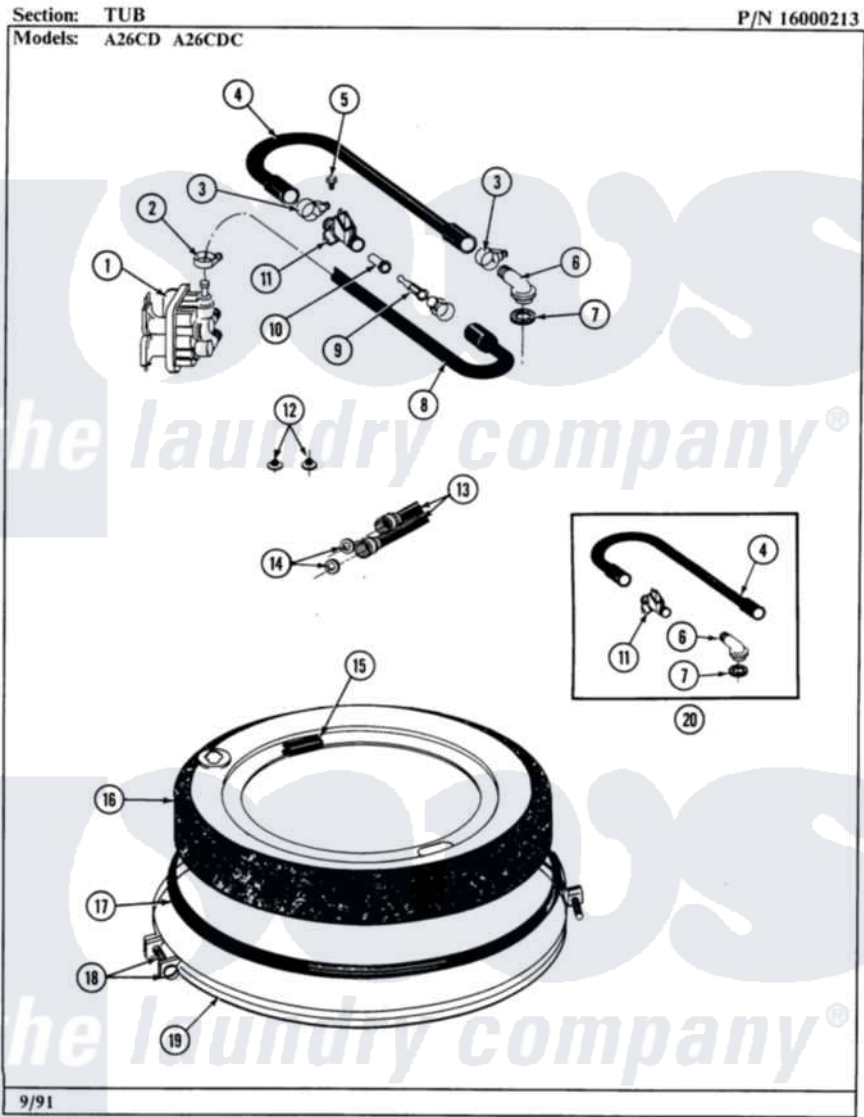

# Maytag A26CD 05 - TUB COVER

10

Maytag Commercial Maytag A26CD Washer Parts Parts Diagram 05 - TUB COVER  
Click on the part number to view part

| Item | Original Part Number    | Replaced By              | Status        | Part Description        |
|------|-------------------------|--------------------------|---------------|-------------------------|
| 001  | 205614                  | <a href="#">205613</a>   |               | Water Valve             |
| 002  | <a href="#">201575</a>  |                          |               | Clamp, Hose             |
| 003  | 202515                  | <a href="#">596669</a>   |               | Clamp, Manifold         |
| 004  | <a href="#">Y215234</a> |                          |               | Hose, Injector Fill     |
| 005  | <a href="#">312620</a>  |                          |               | Screw, Sems             |
| 006  | <a href="#">215235</a>  |                          |               | Tube, Injector          |
| 007  | <a href="#">215233</a>  |                          |               | Seal For Injector Tube  |
| 008  | <a href="#">213013</a>  |                          |               | Hose, Injector          |
| 009  | <a href="#">213015</a>  |                          |               | Nozzle, Injector        |
| 010  | 213016                  | <a href="#">216201</a>   |               | Nozzle                  |
| 011  | <a href="#">215447</a>  |                          |               | Sleeve For Injector     |
| 012  | 200961                  | <a href="#">12001413</a> |               | Strainer And Washer Kit |
| 013  | 205828                  | <a href="#">202860</a>   |               | Inlet Hose Assembly     |
| 014  | <a href="#">Y013783</a> |                          |               | Washer, Inlet Hose      |
| 015  | <a href="#">215232</a>  |                          |               | Bumper, Unbalance       |
| 016  | 206380                  |                          | Not Available | COVER, TUB              |