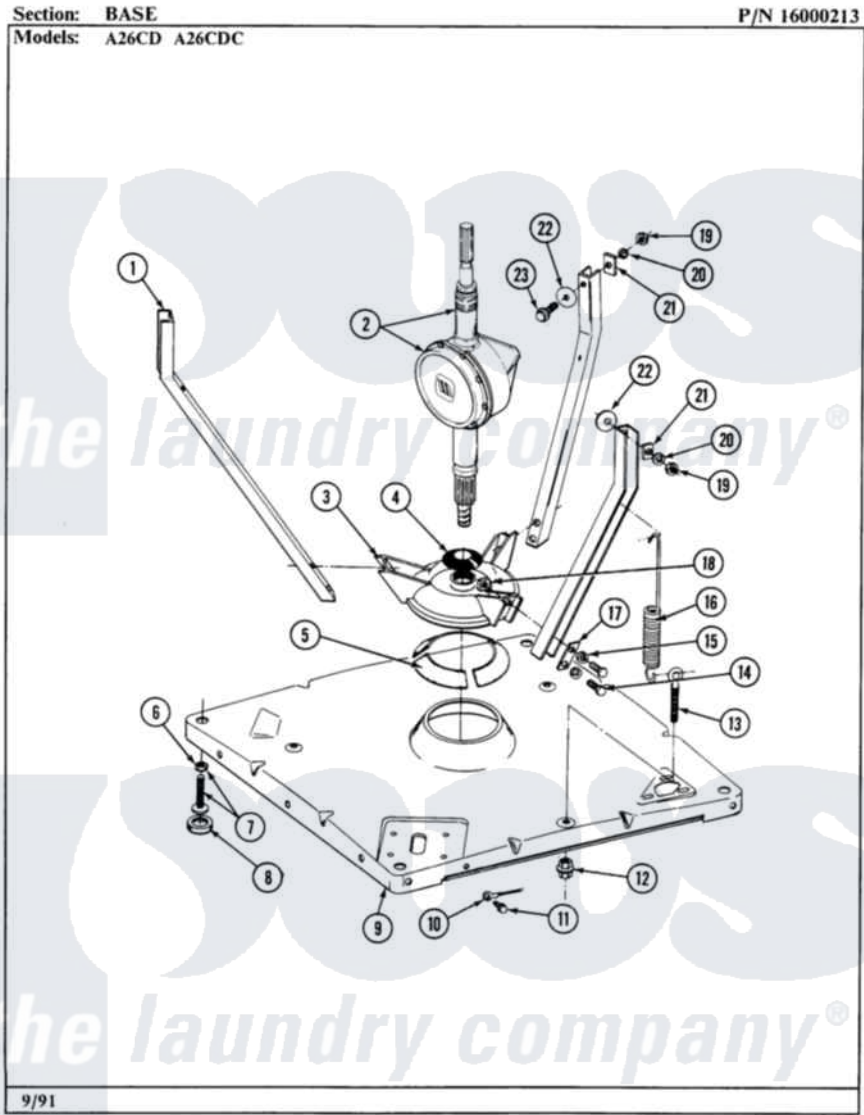

Maytag A26CD 08 - BASE

16

Maytag [Commercial Maytag A26CD Washer Parts](#) Parts Diagram 08 - BASE
 Click on the part number to view part

Item	Original Part Number	Replaced By	Status	Part Description
001	213053			Brace, Tub Part Not Used
002	206707	6-2097750		Trans Dee
003	203725			Damper W/Bolt And Clip
004	211028	22001586		Deflector, Water
005	203956			Damper Pad Kit
006	210385			Lock Nut For Adjustable Leg
007	Y302699	22003428		Leg, Adjustable
008	210684			Foot, Adjustable Leg
009	203274			Base With Damper Pads
010	204807			Ground Wire, Supp. Plte To Top Cover
011	210186	3370225		Screw
012	211949			Nut, Adjustment Eyebolt
013	213120	216416		Bolt, Eye/Centering Spring
014	Y015627			Screw- Hex
015	911852	486009		Lockwasher
016	213054			Centering Spring - 3 Used

017	213073		Washer, Double Brace
018	Y052785		Nut, Brace To Damper
019	Y052734		Nut, Carrage Bolts And Bracket
020	Y054867		Washer, Lock
021	212979	Not Available	WASHER, TUB BRACE
022	211100		Washer, Outer Tub
023	200744	W10175939	Bolt
"	205254	W10175938	Bolt