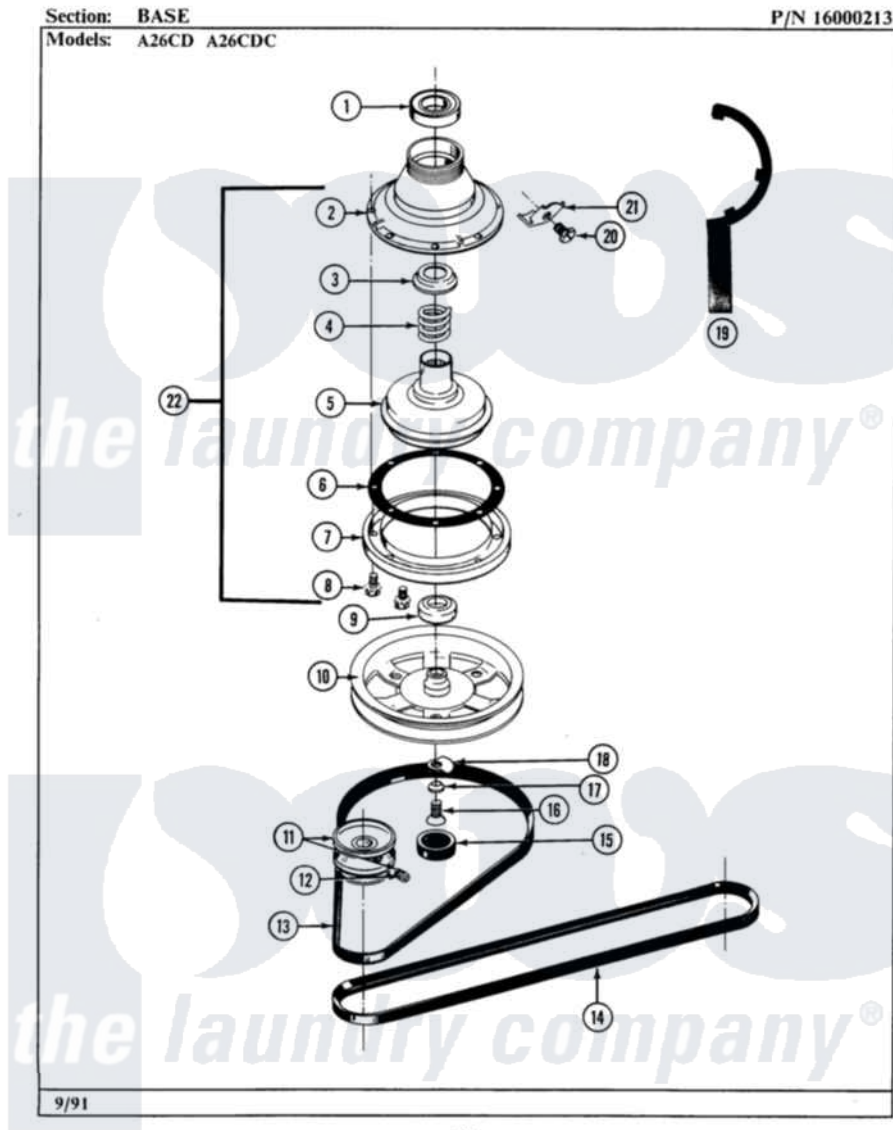

Maytag A26CD 09 - CLUTCH, BRAKE & BELTS

18

Maytag [Commercial Maytag A26CD Washer Parts](#) Parts Diagram 09 - CLUTCH, BRAKE & BELTS
 Click on the part number to view part

Item	Original Part Number	Replaced By	Status	Part Description
001	Y200720	22003441		Bearing, Rear
002	211045	6-2011900		Brake Asse
003	211039	6-2011900		Brake Asse
004	211041	6-2011900		Brake Asse
005	201126	6-2011900		Brake Asse
006	211042	6-2011900		Brake Asse
007	211043	6-2011900		Brake Asse
008	211000			SCREW, BRAKE DRUM (HEX HEAD)
009	200835			Bearing, Brake Rotor
010	211059	6-2301530		Pulley
011	200816	6-2008160		Pulley- MO
012	Y053241			Set Screw, Motor Pulley
013	211125			V Belt, Drive Pulley
014	211124			Part Not Used
015	NLA		Not Available	CAP, OIL RETAINER
016	211375	681582		Screw

017	211090	22003555	Washer, Stop Lug
018	211089		Lug, Stop Pulley
019	Y038315	038315	Tool
020	213326		Bolt, Sems Retaining Clip
021	213325		Clip, Retaining
022	201190	6-2011900	Brake Asse