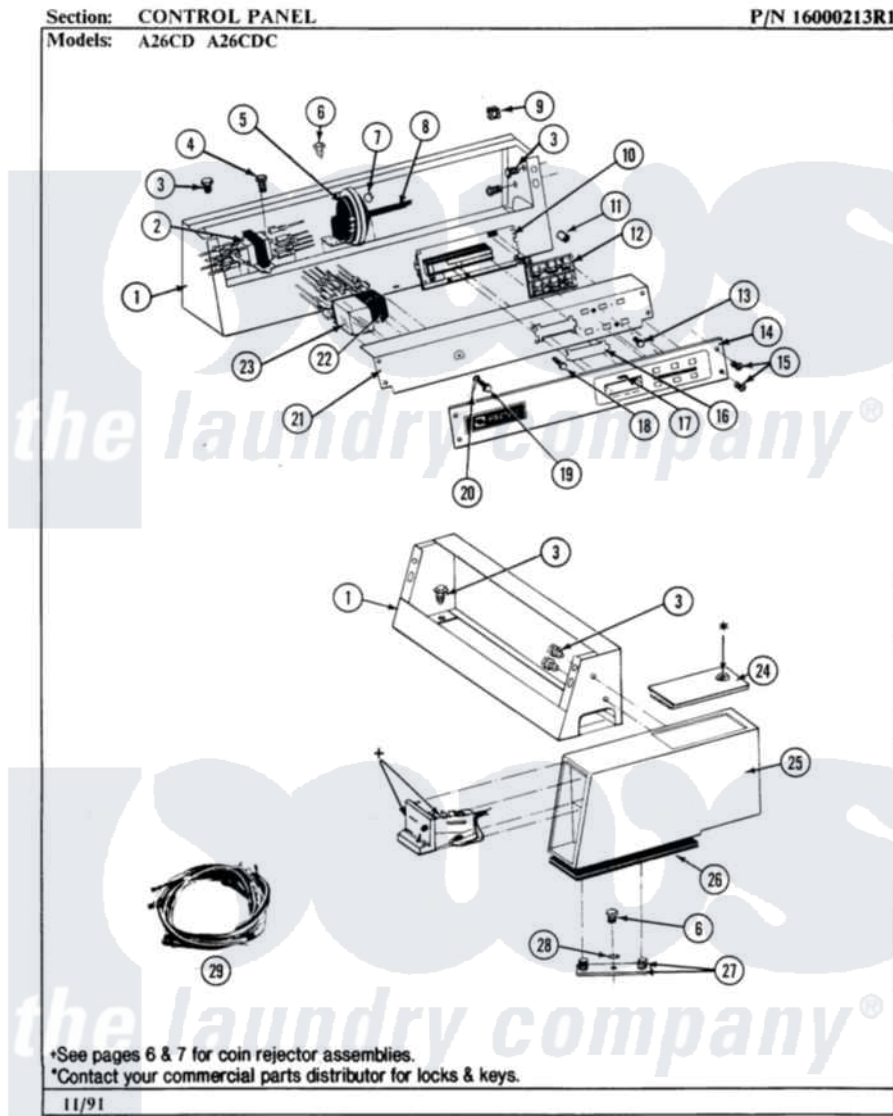

Maytag A26CDC 01 - CONTROL PANEL

Maytag Commercial Maytag A26CDC Washer Parts Parts Diagram 01 - CONTROL PANEL
 Click on the part number to view part

Item	Original Part Number	Replaced By	Status	Part Description
001	206780			Control Cover Assembly
"	206780L	206780		Control Cover Assembly
"	NLA		Not Available	CONTROL COVER ASSY
002	207766			Transformer
003	212276	W10116760		Screw
004	Y313559			Screw
005	203263	22004474		Switch- Pr
006	211294	90767		Screw, 8A X 3/8 HeX Washer Head Tapping
007	410296	596669		Clamp, Manifold
008	212942	22001619		Tube, Water Level Switch
009	215003			Fastener, Panel And Bracket
010	206828			Battery
"	912077			Locknut, Reader Harness
"	NLA		Not Available	CIRCUIT BOARD ASSY
011	Y215513			Standoff, Circuit Board
				Push Button And Switch

012	206808	W10135389		PUSH BUTTON AND SWITCH Assembly
"	215517	W10131113		Push Button
013	215527	W10140652		Screw, 6-20 X 1/2
014	215519			Panel, Control
015	215506			Screw, Control Panel Overlay
016	215515		Not Available	COVER, DISPLAY
017	214610			Bumper, Lid
018	215526			Screw, Circuit Board
019	Y314322	211251		Screw, Transformer
020	205810			Wire, Ground
021	206825	215516		Plate, Back-Up
"	NLA		Not Available	BACK BRACKET ASSY
022	206824	W10133335		Relay, Motor
023	206421			Relay, Motor Reversing
"	212949	22001866		Screw, Relay
024	203188		Not Available	TIMER ACCESS DOOR (WHT)
"	203188L		Not Available	ACCESS DOOR-ALMOND
"	203188M		Not Available	ACCESS DOOR-HARVEST WHEAT
025	207940	22001407		Case, Coin Slide
"	207940L	22001408		(ALM)
"	NLA		Not Available	CONTROL CENTER CASE HARVEST WH
026	214660			Gasket, Control Center
027	NLA		Not Available	MTG. STRAP---NA
028	910309			Washer, Mounting Strap
029	NLA		Not Available	WIRE HARNESS NLA