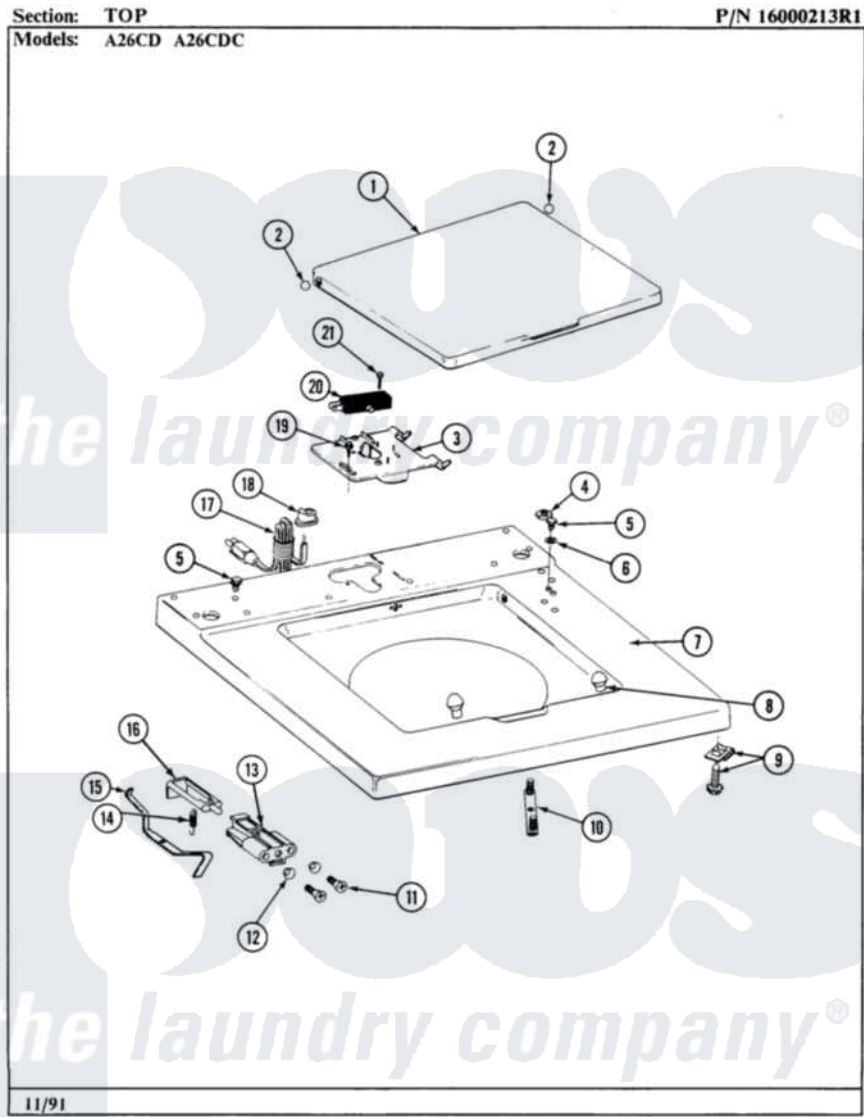

Maytag A26CDC 02 - TOP

Maytag [Commercial Maytag A26CDC Washer Parts](#) Parts Diagram 02 - TOP
Click on the part number to view part

Item	Original Part Number	Replaced By	Status	Part Description
001	214901		Not Available	LID-WHITE
"	NLA		Not Available	LID-ALMOND
002	211726			Hinge, Ball Lid
003	Y215699	22001678		Bracket, Switch And Fuse
004	Y052740	62739		Nut, Lock
005	211294	90767		Screw, 8A X 3/8 HeX Washer Head Tapping
006	910309			Washer, Mounting Strap
007	207173		Not Available	TOP COVER ASSEMBLY (WHT)
"	NLA		Not Available	TOP COVER ASSY ALM
008	212716			Bumper, Lid
009	204445			Screw And Fastener Assembly
010	NLA		Not Available	MTG. STRAP---NA
011	910182	25-7809		Screw, No.6-20 1/2 Flthd Torx
012	211500			Washer, Bracket To Top Cover
013	201068			Plunger And Bracket

013	204900		Assembly--W
014	213720		Spring, Lid Switch
015	215704		Lever, Unbalance
016	NLA	Not Available	LID SWITCH PLUNGER
017	204590		Cord, Power
018	211881		Grommet, Cord Part Not Used- Gas Models Only
019	207159	489355	Screw, 8 X 1/2
020	205415	279347	Switch-Lid
021	213501		Screw, No.6-20 X 1-1/8 Inch