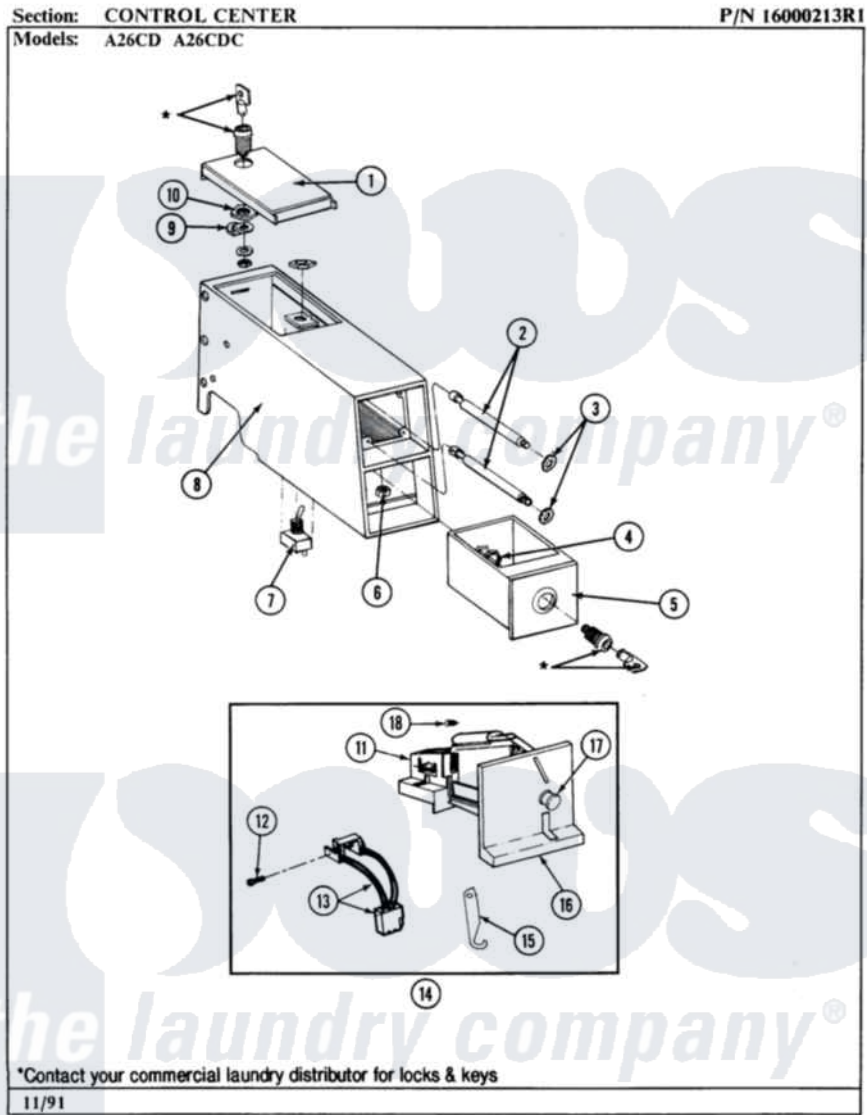

Maytag A26CDC 03 - CONTROL CENTER

Maytag Commercial Maytag A26CDC Washer Parts Parts Diagram 03 - CONTROL CENTER
 Click on the part number to view part

Item	Original Part Number	Replaced By	Status	Part Description
001	203188		Not Available	TIMER ACCESS DOOR (WHT)
"	203188L		Not Available	ACCESS DOOR-ALMOND
"	203188M		Not Available	ACCESS DOOR-HARVEST WHEAT
002	213035			Bolt, Locking
003	910181			Lockwasher, Terminal Block
004	212328	W10139762		Hex Nut, 3/4-27
005	207912	208884		Coin Box K
"	207912L	208884		Coin Box K
"	NLA		Not Available	COIN BOX - HARVEST WHEAT
006	Y052740	62739		Nut, Lock
007	206794		Not Available	SWITCH (W/NUT)
008	207940	22001407		Case, Coin Slide
"	207940L	22001408		(ALM)
"	NLA		Not Available	CONTROL CENTER CASE HARVEST WH

009	213750	W10133266	Cam-Lock
010	212328	W10139762	Hex Nut, 3/4-27
011	207949		Rejector, Coin
012	314665		Screw, Switch Assembly
013	206799		Optic Switch Assembly
014	NLA	Not Available	COIN DROP ASSY 25 CENTS
015	216011		Spring, Return Button
016	216010	Y208306	Kit- Mtg C
017	216009		BUTTON, RETURN
018	NLA	Not Available	SCREW FOR CAUTION PLATE----NA