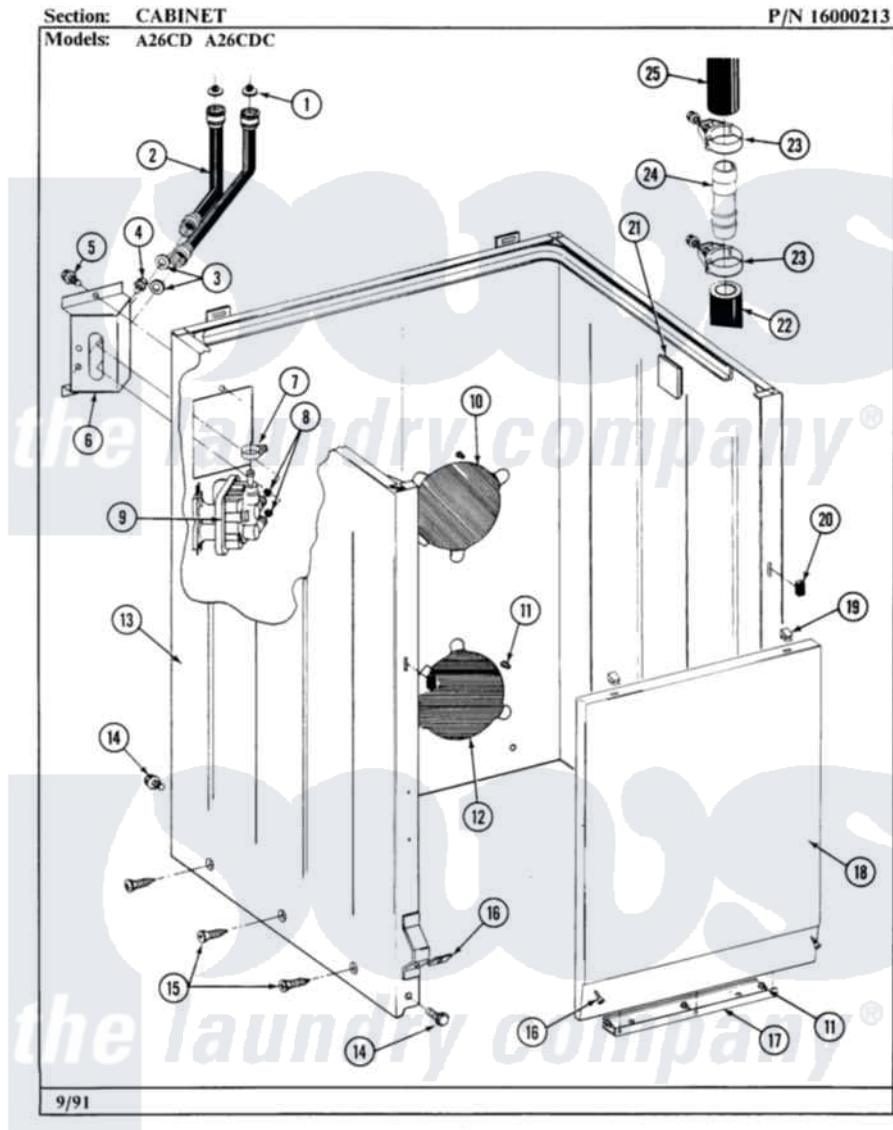

Maytag A26CDC 04 - CABINET

8

Maytag [Commercial Maytag A26CDC Washer Parts](#) Parts Diagram 04 - CABINET
Click on the part number to view part

| Item | Original Part Number | Replaced By | Status | Part Description |
|------|-------------------------|---------------------------|---------------|---|
| 001 | 200961 | 12001413 | | Strainer And Washer Kit |
| 002 | 205828 | 202860 | | Inlet Hose Assembly |
| 003 | Y013783 | | | Washer, Inlet Hose |
| 004 | Y313561 | | | Screw----NA |
| 005 | 212276 | W10116760 | | Screw |
| 006 | 214812 | 22002361 | | Bracket, Water Valve |
| 007 | 201575 | | | Clamp, Hose |
| 008 | 214337 | 96160 | | Screen |
| 009 | 205614 | 205613 | | Water Valve |
| 010 | NLA | | Not Available | PLATE, ACCESS |
| 011 | 211294 | 90767 | | Screw, 8A X 3/8 HeX Washer Head Tapping |
| 012 | 212985 | 22002924 | | Plate, Access |
| 013 | NLA | | Not Available | CABINET-WHITE |
| 014 | 213121 | 3400111 | | Screw, 12-14 X 5/8 |
| 015 | 213007 | | | Xfor Cabinet See Cabinet, Back |

| | | | |
|-----|------------------------|--------------------------|---------------------------|
| 016 | 204439 | | Screw And Fstner Assembly |
| 017 | 213846 | | Guard, Belt |
| 018 | 212998 | Not Available | PANEL, FRONT (WHT) |
| " | 212998L | Not Available | FRONT PANEL-ALMOND |
| " | NLA | Not Available | FRONT PANEL-HARVEST WHEAT |
| 019 | 212982 | 22001650 | Fastener, Spring |
| 020 | 214376 | 22002331 | Spacer, Front Panel |
| 021 | 215058 | | Pad, Cabinet Bumper |
| 022 | 214768 | 211704 | Hose, Drain |
| 023 | 200461 | 285655 | Clamp, Hose |
| 024 | 211111 | 16272 | Connector, Straight |
| 025 | 215057 | 211704 | Hose, Drain |