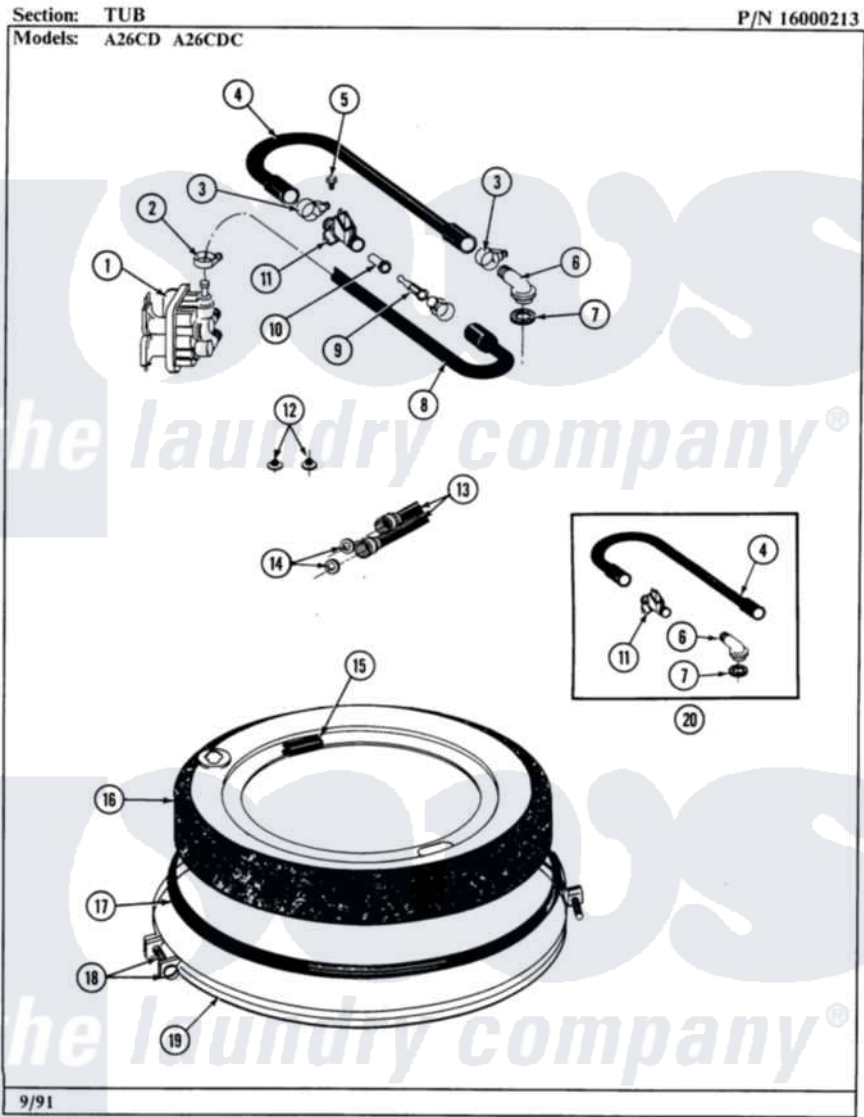

Maytag A26CDC 05 - TUB COVER

10

Maytag Commercial Maytag A26CDC Washer Parts Parts Diagram 05 - TUB COVER
Click on the part number to view part

Item	Original Part Number	Replaced By	Status	Part Description
001	205614	205613		Water Valve
002	201575			Clamp, Hose
003	202515	596669		Clamp, Manifold
004	Y215234			Hose, Injector Fill
005	312620			Screw, Sems
006	215235			Tube, Injector
007	215233			Seal For Injector Tube
008	213013			Hose, Injector
009	213015			Nozzle, Injector
010	213016	216201		Nozzle
011	215447			Sleeve For Injector
012	200961	12001413		Strainer And Washer Kit
013	205828	202860		Inlet Hose Assembly
014	Y013783			Washer, Inlet Hose
015	215232			Bumper, Unbalance
016	206380		Not Available	COVER, TUB

017

[211232](#)

Seal, Tub Cover

018

[205529](#)

Nut And Bolt Kit For Tub Clam

019

[200846](#)

Clamp - Tub Cover

020

206683

[206680](#)

Water Injector Assembly