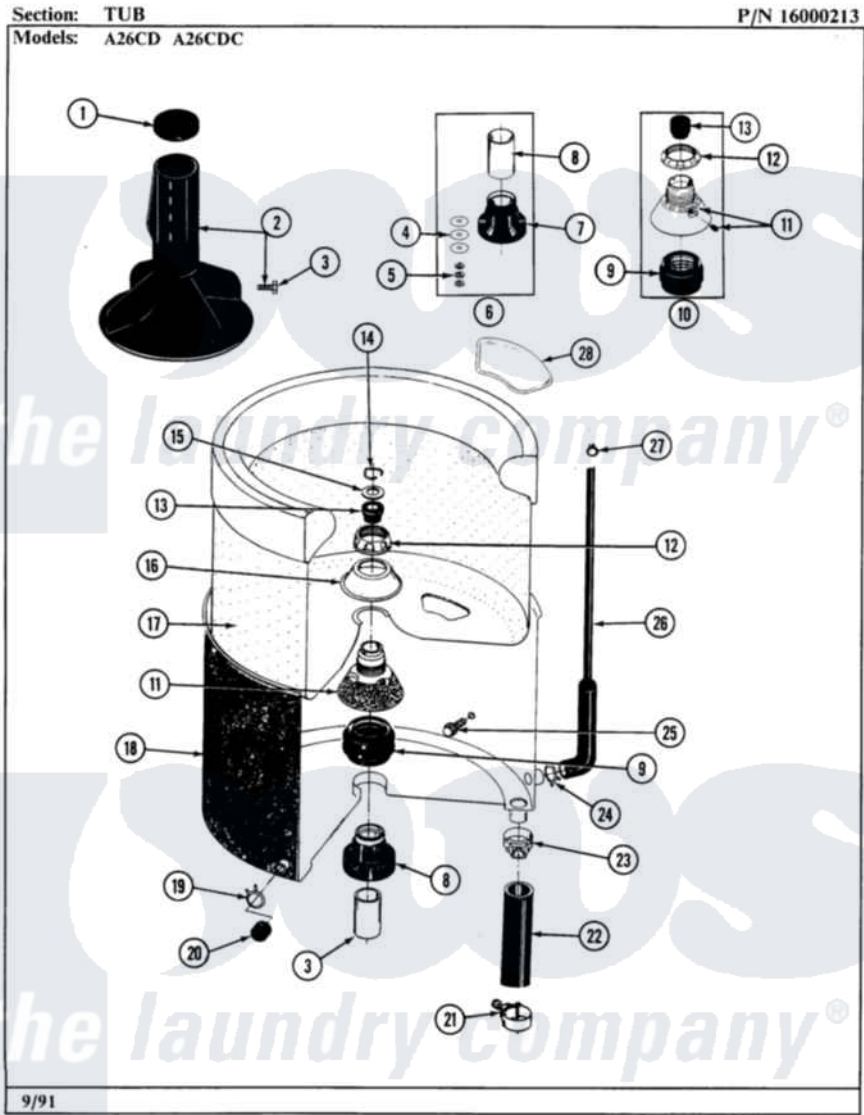

Maytag A26CDC 06 - TUB

12

Maytag [Commercial Maytag A26CDC Washer Parts](#) Parts Diagram 06 - TUB
Click on the part number to view part

Item	Original Part Number	Replaced By	Status	Part Description
001	215532			Cap, Agitator
002	207119	207228		Agitator W/Lock Screw
003	206478		Not Available	SCREW & WASHER FOR AGITATOR
004	211100			Washer, Outer Tub
005	Y054867			Washer, Lock
006	204013	6-2040130		Tub Bearin
007	200824	6-2040130		Tub Bearin
008	211130			Bearing Liner, Tub Bearing
009	201537	6-2095720		Mounting S
010	204012	6-2095720		Mounting S
011	202521	6-2095720		Mounting S
012	211047	6-2110472		Nut- Clamp
013	Y0A4298	6-0A57420		Seal- Agitator
014	Y015667			Retaining Ring
015	Y015666			Washer, Retaining -
016	211210			Washer, Clamping Nut

017	207831		Not Available	TUB, INNER (W/PLUG)
018	205484			Tub, Outer Part Not Used
019	214739	596669		Clamp, Manifold
020	214725			Cap For Spout-Outer Tub
021	202574	3367052		Clamp, Hose
022	213045			Hose, Outer Tub Part Not Used
023	200900	616099		Clamp
024	211641			Clamp, 1-1/16"
025	200744	W10175939		Bolt
"	205254	W10175938		Bolt
026	212942	22001619		Tube, Water Level Switch
027	410296	596669		Clamp, Manifold
028	215980			Plug, Filter Hole