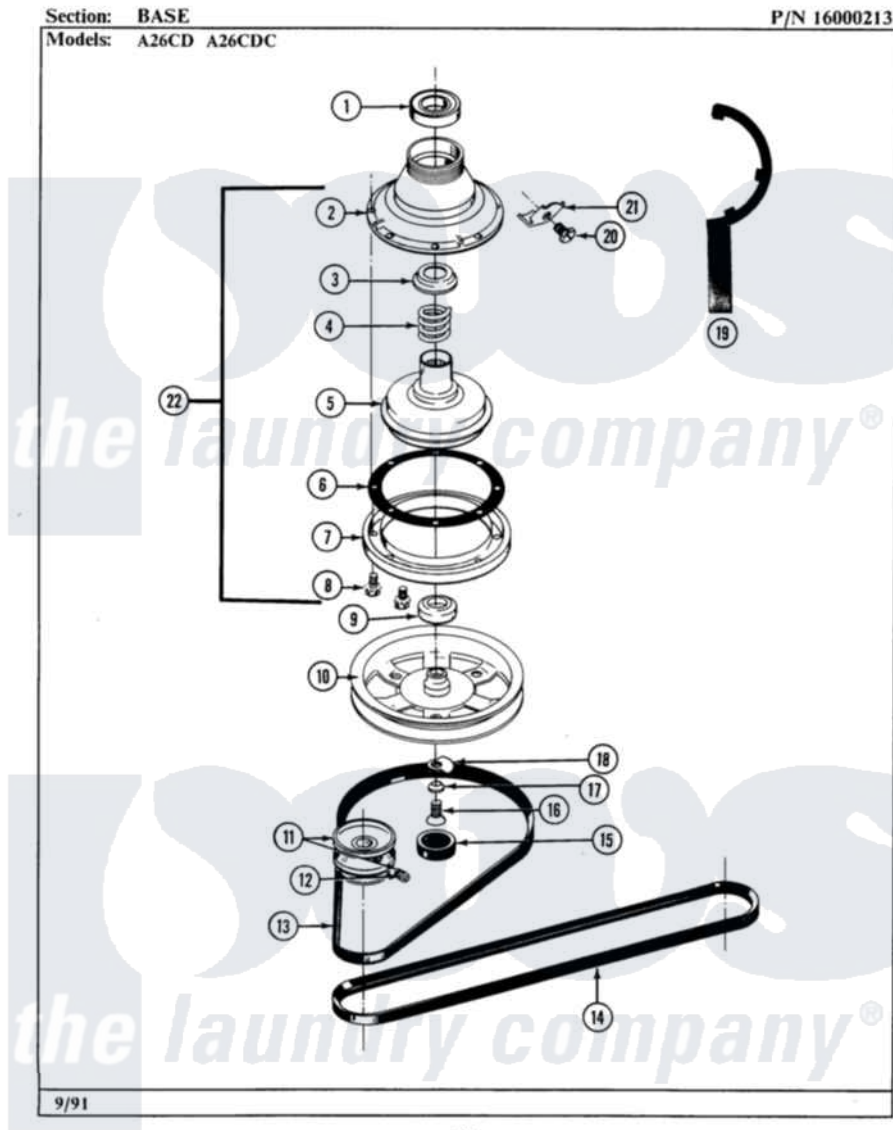

Maytag A26CDC 09 - CLUTCH, BRAKE & BELTS

18

Maytag Commercial Maytag A26CDC Washer Parts Parts Diagram 09 - CLUTCH, BRAKE & BELTS
Click on the part number to view part

Item	Original Part Number	Replaced By	Status	Part Description
001	Y200720	22003441		Bearing, Rear
002	211045	6-2011900		Brake Asse
003	211039	6-2011900		Brake Asse
004	211041	6-2011900		Brake Asse
005	201126	6-2011900		Brake Asse
006	211042	6-2011900		Brake Asse
007	211043	6-2011900		Brake Asse
008	211000			SCREW, BRAKE DRUM (HEX HEAD)
009	200835			Bearing, Brake Rotor
010	211059	6-2301530		Pulley
011	200816	6-2008160		Pulley- MO
012	Y053241			Set Screw, Motor Pulley
013	211125			V Belt, Drive Pulley
014	211124			Part Not Used
015	NLA		Not Available	CAP, OIL RETAINER
016	211375	681582		Screw

017	211090	22003555	Washer, Stop Lug
018	211089		Lug, Stop Pulley
019	Y038315	038315	Tool
020	213326		Bolt, Sems Retaining Clip
021	213325		Clip, Retaining
022	201190	6-2011900	Brake Asse