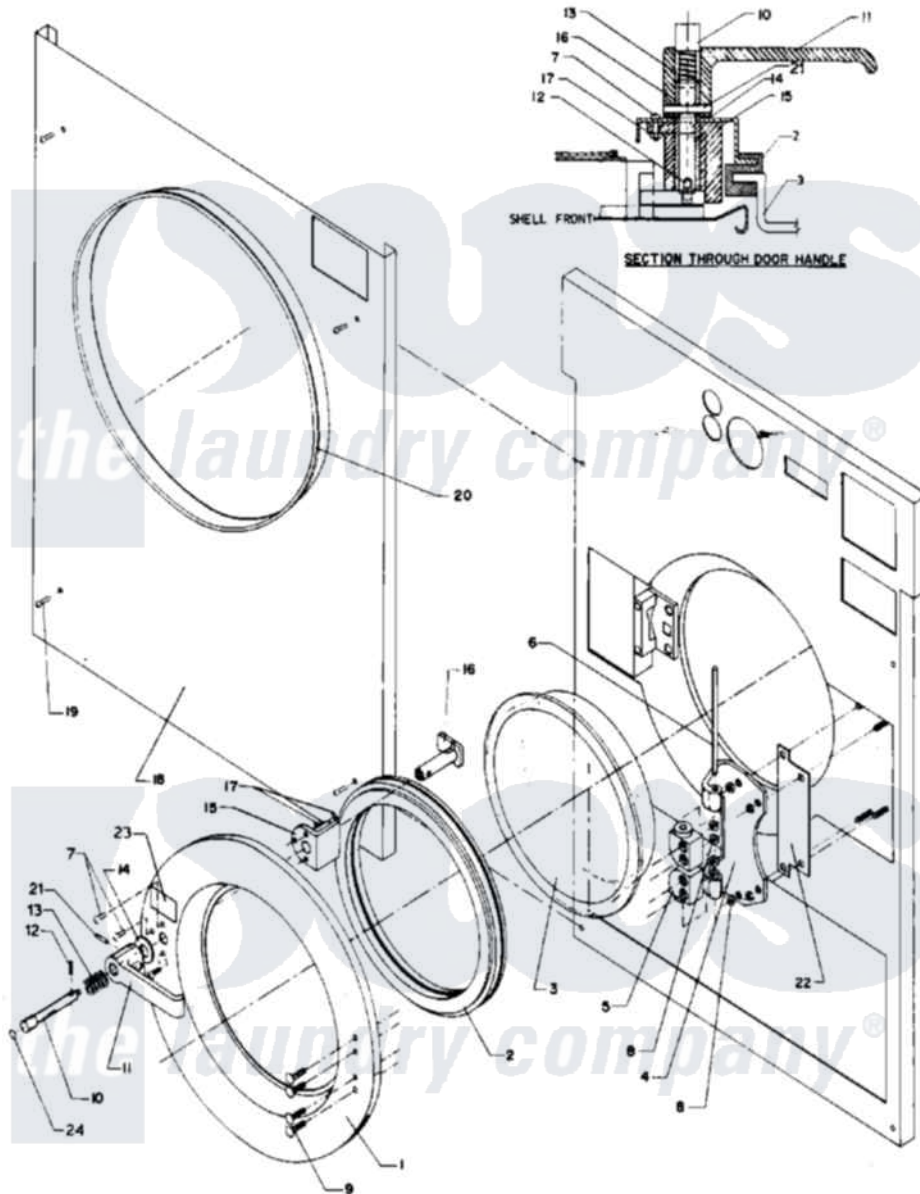

# Maytag AT18MC1 02 - DOOR & RELATED PARTS

Maytag [Commercial Maytag AT18MC1 Washer Parts](#) Parts Diagram 02 - DOOR & RELATED PARTS  
 Click on the part number to view part

Item	Original Part Number	Replaced By	Status	Part Description
001	<a href="#">24001556</a>			Door Assembly
"	<a href="#">24001638</a>			Door Assembly
"	<a href="#">24001719</a>			Door
"	NLA		Not Available	DOOR
"	NLA		Not Available	DOOR ASSY. (OPL)
002	<a href="#">24001075</a>			Gasket, Door
"	24001076		Not Available	GASKET, DOOR
003	24001098		Not Available	GLASS, DOOR
"	24001099		Not Available	GLASS, DOOR
004	<a href="#">24001333</a>			Hinge, Door
005	<a href="#">24001334</a>			Mount, Door
006	W10124350		Not Available	PART NUMBER NOT AVAILABLE
007	24001341	<a href="#">3400814</a>		Screw
008	<a href="#">24001305</a>			Nut, Fiberlock
009	<a href="#">24001467</a>			Screw, S.s.
010	<a href="#">24001103</a>			Rod, Push Button

011	<a href="#">24001336</a>		Handle, Door
012	<a href="#">24001721</a>		Pin, Spring
013	<a href="#">24001338</a>		Spring, Door Lock
014	24001310	<a href="#">Y015627</a>	Screw- Hex
015	24001340	Not Available	SPACER, DOOR HANDLE
016	<a href="#">24001343</a>		Arm, Latch
017	24001342	<a href="#">74005230</a>	Nut, Lock
018	24001133	Not Available	KIT, PNL, FRT COIN (STLS.)
"	24001140	Not Available	KIT, PNL, FRNT COIN (STLS.)
"	24001728	Not Available	OUTER PANEL KIT (COIN ALM)
"	NLA	Not Available	KIT, PNL, FRT OPL (STLS.)
019	<a href="#">24001474</a>	<a href="#">3400086</a>	Screw, 10-32 X 3/8
020	24001722	Not Available	TRIM, OUTER FRONT PANEL
021	24001827	<a href="#">24001721</a>	Pin, Spring
022	<a href="#">24001466</a>		Shim, Hinge
023	24001462	Not Available	DECAL, PUSH BUTTON RED
024	24001407	Not Available	DECAL, RED DOT