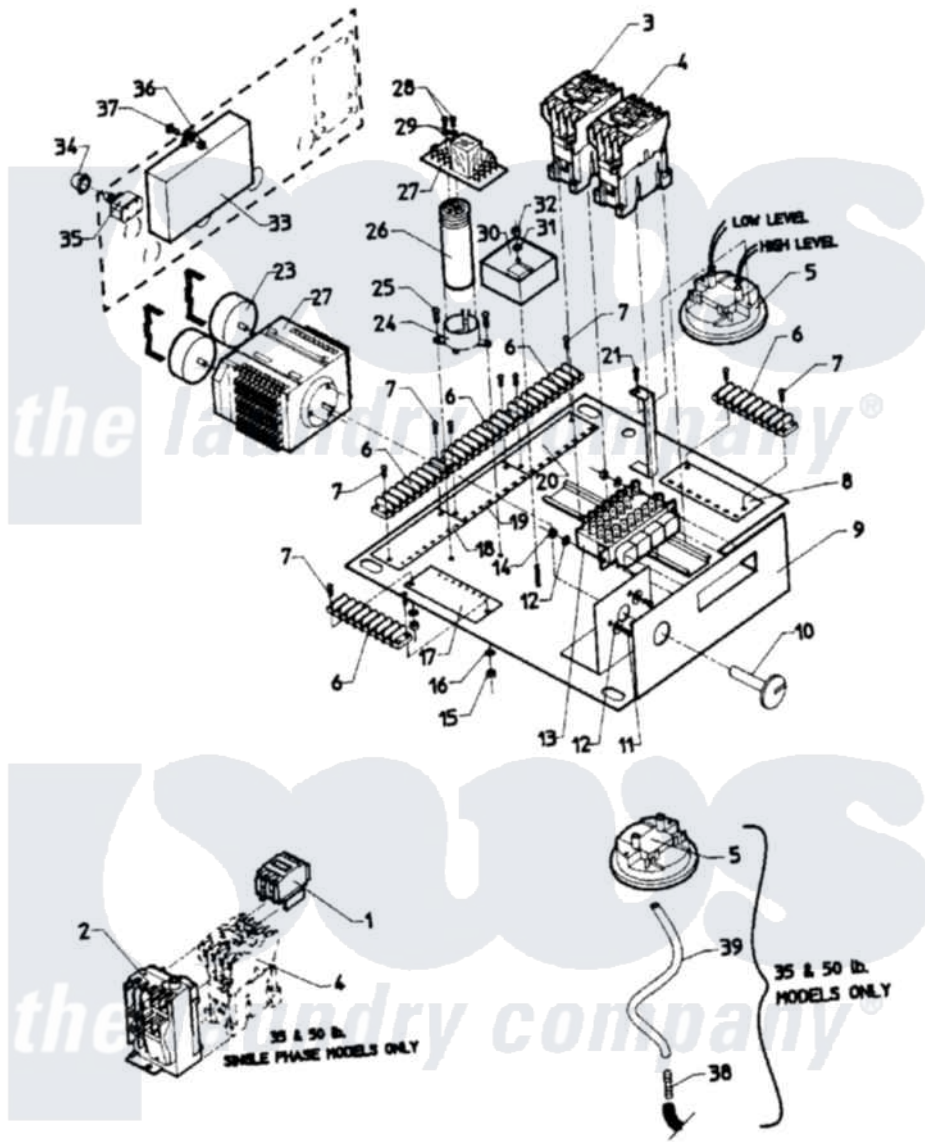

Maytag AT18MC1 04 - CONTROL MODULE

Maytag [Commercial Maytag AT18MC1 Washer Parts](#) Parts Diagram 04 - CONTROL MODULE
 Click on the part number to view part

Item	Original Part Number	Replaced By	Status	Part Description
001	24001104		Not Available	CONTACTOR, AUX. ADDER
002	24001233			Protector, Overload
003	24001105	24002051		Contacto-
004	24001105	24002051		Contacto-
"	24001737			Relay
"	24001738			Relay
005	24001223		Not Available	SWITCH, DUAL LEVEL
"	NLA		Not Available	SWITCH, TRI LEVEL---N
006	24001412		Not Available	STRIP, TERMINAL
007	24001414	4450038		Screw
008	24001030		Not Available	DECAL,INSUL.TERM STIRP (33-40)
009	W10124350		Not Available	PART NUMBER NOT AVAILABLE
010	W10124350		Not Available	PART NUMBER NOT AVAILABLE
011	24001357			Screw, Stainless Steel

012	24001358		Washer, Flat
013	NLA	Not Available	SWITCH, CYCLE SELECTOR
014	NLA	Not Available	NUT, FIBERLOCK
015	24001417	7103P070-60	Nut, Top Pilot
016	24001415		Washer, S.s.
017	NLA	Not Available	DECAL,INSUL. TERM STRIP (1-8)
018	NLA	Not Available	DECAL,INSUL. TERM STRIP (9-16)
019	NLA	Not Available	DECAL,INSUL. TERM STRIP (17-24)
020	NLA	Not Available	DECAL,INSUL. TERM STRIP (25-32)
021	24001411	313806	Screw
NI	24001178		Kit, Timer Cycle
023	24001577		Motor, Timer
024	W10124350	Not Available	PART NUMBER NOT AVAILABLE
025	24001578	3196170	Screw
026	24001247		Capacitor, Door Lock
027	24001248	Not Available	PC BOARD, DOOR UNLOCK (110V)
"	24001742		Board, P.C.
028	24001580		Screw, S.s.
029	24001579		Washer, S.s.
030	24001176		Kit, Timer Delay
031	24001295		Lockwasher, S.s.
032	24001419	W10139757	Nut
033	24001743		Switch, Motor
034	24001744	Not Available	BOOT, PUSH BUTTON
035	24001254		Switch, Momentary
036	24001425		Nut, Fiberlock, Pltd
037	24001745		Screw, Stainless Steel
038	24001746	Not Available	COUPLER, HOSE (PRESS. SWTCH)
039	24001747	Not Available	EXTENSION, AIR LINE