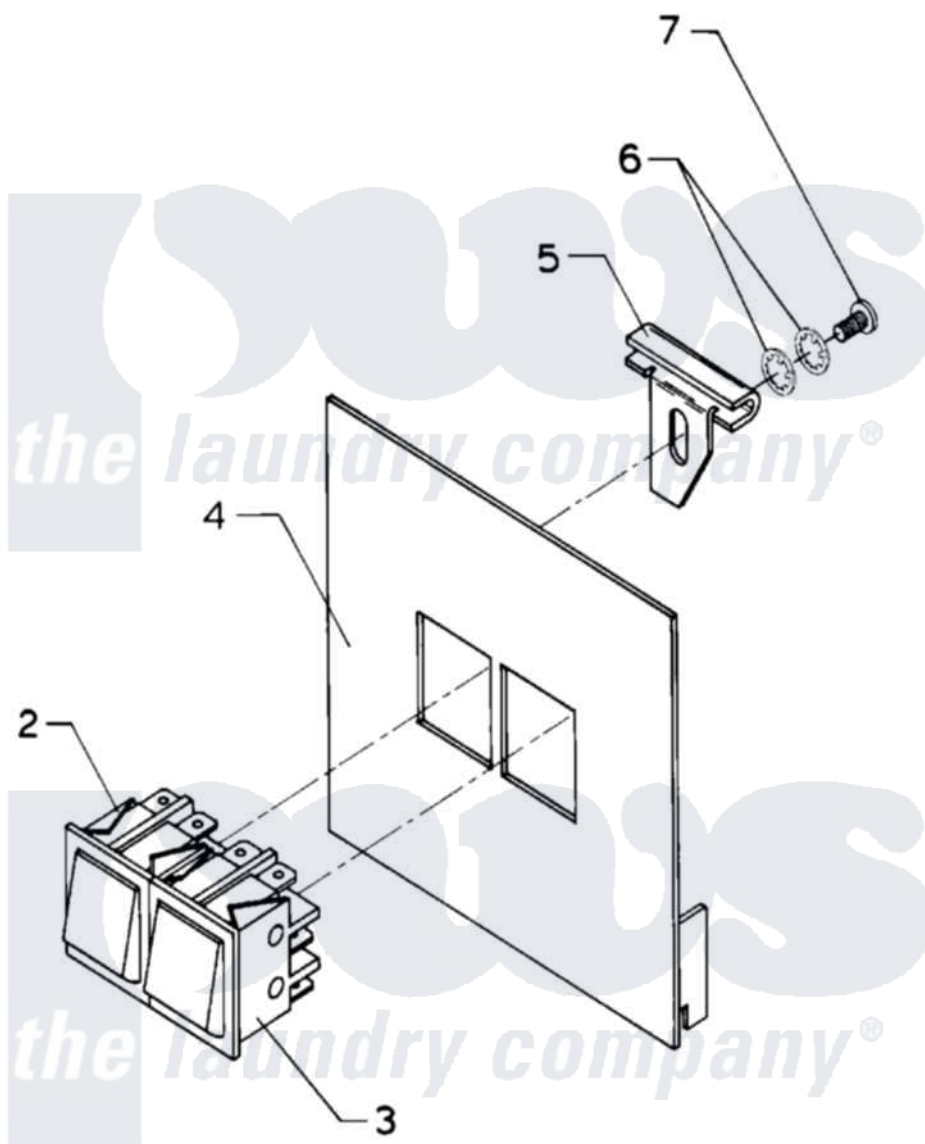

# Maytag AT18MC1 06 - MANUAL START/STOP CONTROL

Maytag [Commercial Maytag AT18MC1 Washer Parts](#) Parts Diagram 06 - MANUAL START/STOP CONTROL  
Click on the part number to view part

Item	Original Part Number	Replaced By	Status	Part Description
NI	24001764		Not Available	KIT, START/STOP COMPLETE
002	<a href="#">24001251</a>			Switch
003	<a href="#">24001252</a>			Switch, Momentary
004	NLA		Not Available	COVER, PLATE (OPL)