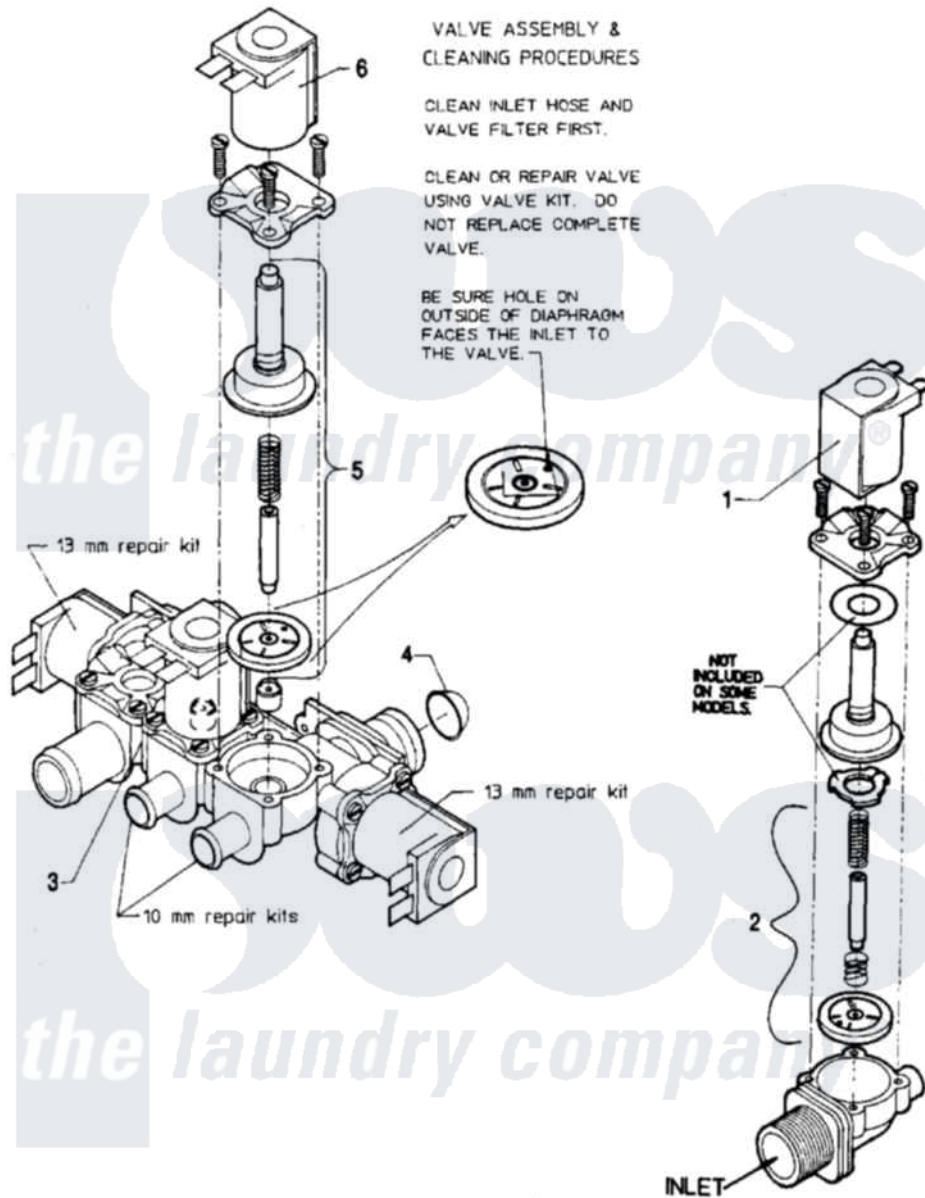

Maytag AT18MC1 08 - WATER VALVE

Maytag Commercial Maytag AT18MC1 Washer Parts Parts Diagram 08 - WATER VALVE
 Click on the part number to view part

Item	Original Part Number	Replaced By	Status	Part Description
001	24001118			Valve
"	24001119			Valve
"	24001120			Valve-1 WAY
"	24001232			Coil, Water Valve
"	24001776			Valve, Water
002	24001121			Kit, Valve Repair
"	24001122			Kit, Valve Repair
003	24001226			Valve, Mixing
"	24001448			Seal
"	24001549		Not Available	FILTER, MESH (11MM US THREAD)
004	24001634		Not Available	SCREEN, VALVE
005	24001122			Kit, Valve Repair
"	24001231			Kit, Repair
006	24001232			Coil, Water Valve