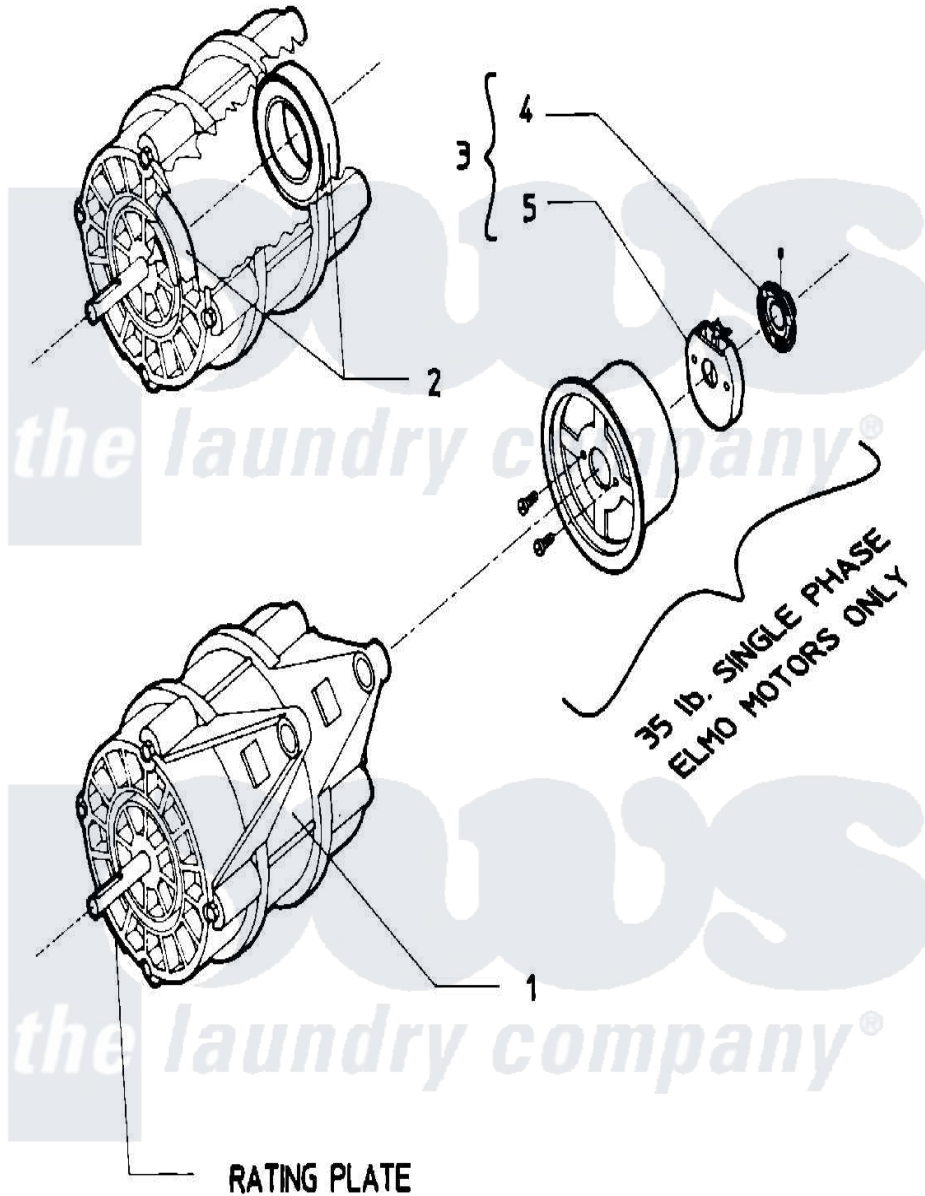

Maytag AT18MC1 10 - MOTOR

Maytag Commercial Maytag AT18MC1 Washer Parts Parts Diagram 10 - MOTOR
 Click on the part number to view part

Item	Original Part Number	Replaced By	Status	Part Description
001	24001078			Motor, 2SP
"	24001079			Motor 2SP 1 Phase
"	24001082			Motor, 2SP
"	24001083			Motor, 2SP
002	24001017			Bearing, Motor
"	24001018			Bearing, 6204-2RS
003	23002317			Switch, Centrifugal