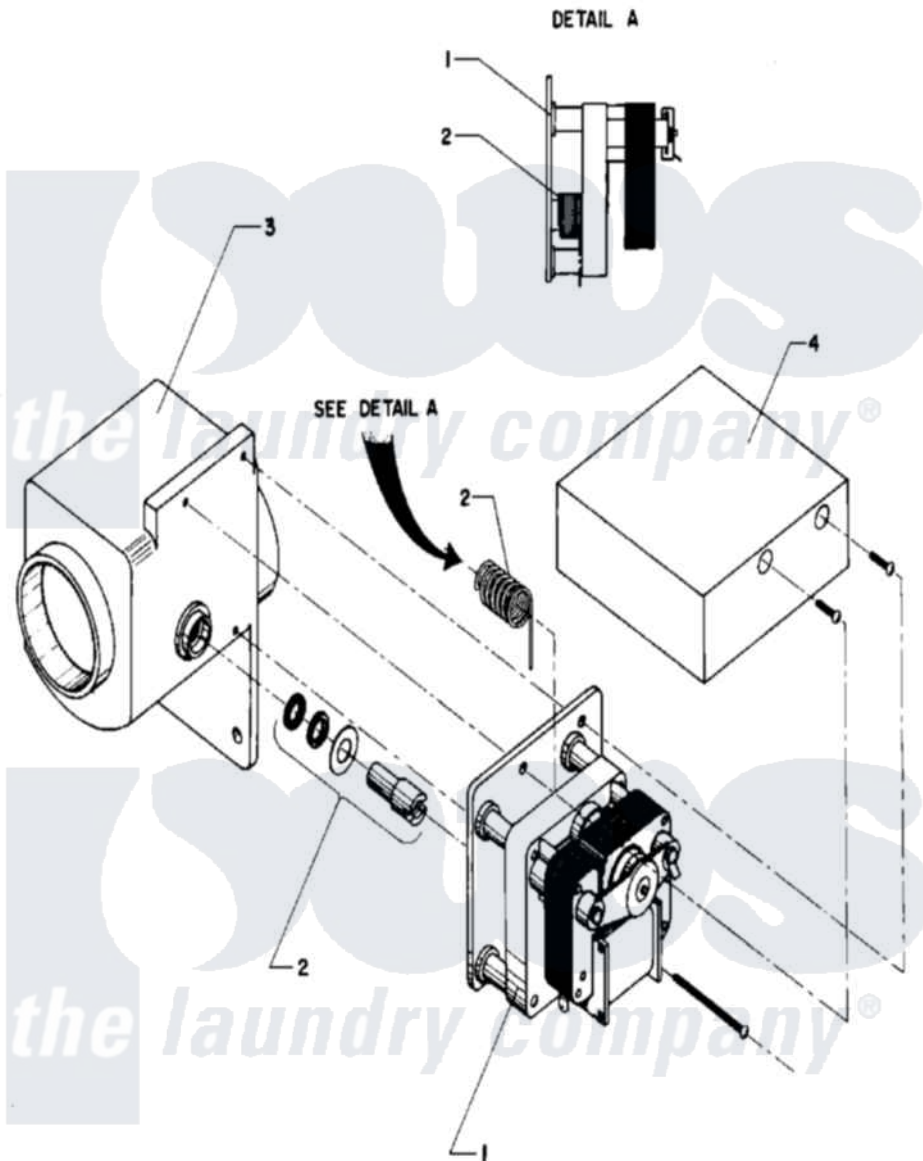

Maytag AT18MC1 11 - DRAIN VALVE

Maytag [Commercial Maytag AT18MC1 Washer Parts](#) Parts Diagram 11 - DRAIN VALVE
 Click on the part number to view part

Item	Original Part Number	Replaced By	Status	Part Description
001	24001116			Valve, Drain
"	24001530			Valve, Motor Drain
002	24001528			Shaft, Drive And Seal Kit
003	24001570			Valve Body
004	24001815		Not Available	COVER, DRAIN