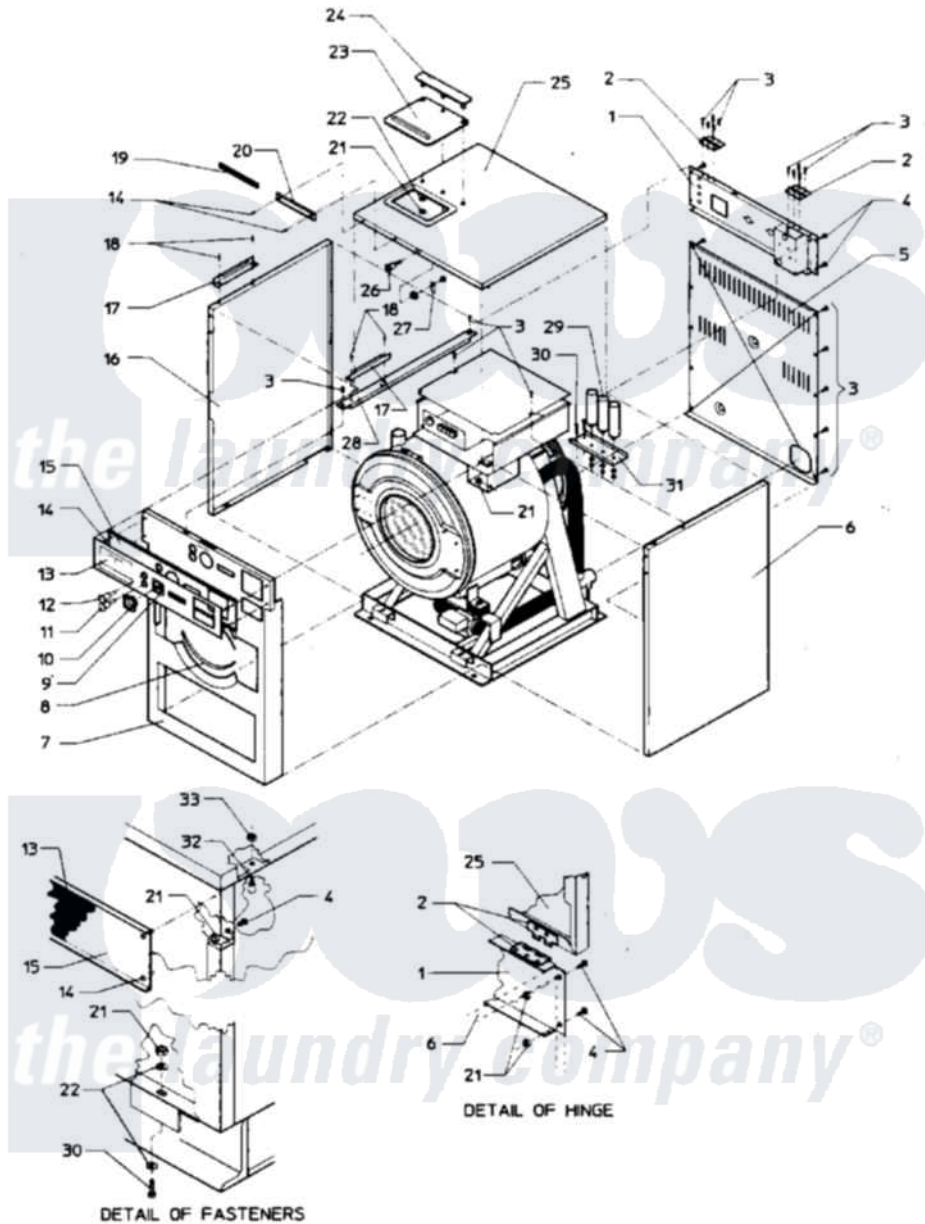

Maytag AT18MN1 01 - MAIN EXPLODED VIEW - FINAL ASSEMBLY

Maytag Commercial Maytag AT18MN1 Washer Parts Parts Diagram 01 - MAIN EXPLODED VIEW - FINAL ASSEMBLY
 Click on the part number to view part

Item	Original Part Number	Replaced By	Status	Part Description
001	24001169			Panel Kit, Valve
"	24001170		Not Available	PANEL KIT, VALVE
002	24001676		Not Available	HINGE, TOP COVER (NOTE: 18003069 AFTER SERIAL
"	Y24001300			Hinge
003	24001301	67006964		Screw, Glide
004	24001323			Screw
005	24001403		Not Available	KIT, PANEL (REAR)
"	Y24001400		Not Available	KIT, PANEL (REAR)
006	24001159		Not Available	PANEL KIT, SIDE (RT.)35 (AS VIEWED FROM FRONT)
"	24001162		Not Available	PANEL KIT, SIDE (RT.)18 (AS VIEWED FROM FRONT)
007	24001677		Not Available	PANEL ASSY. (INR. FRNT.)
"	24001678	24001694		Panel- FRO
008	24001550	24001532		Trim- Pane
009	24001679		Not Available	DECAL, CYCLE INDICATOR