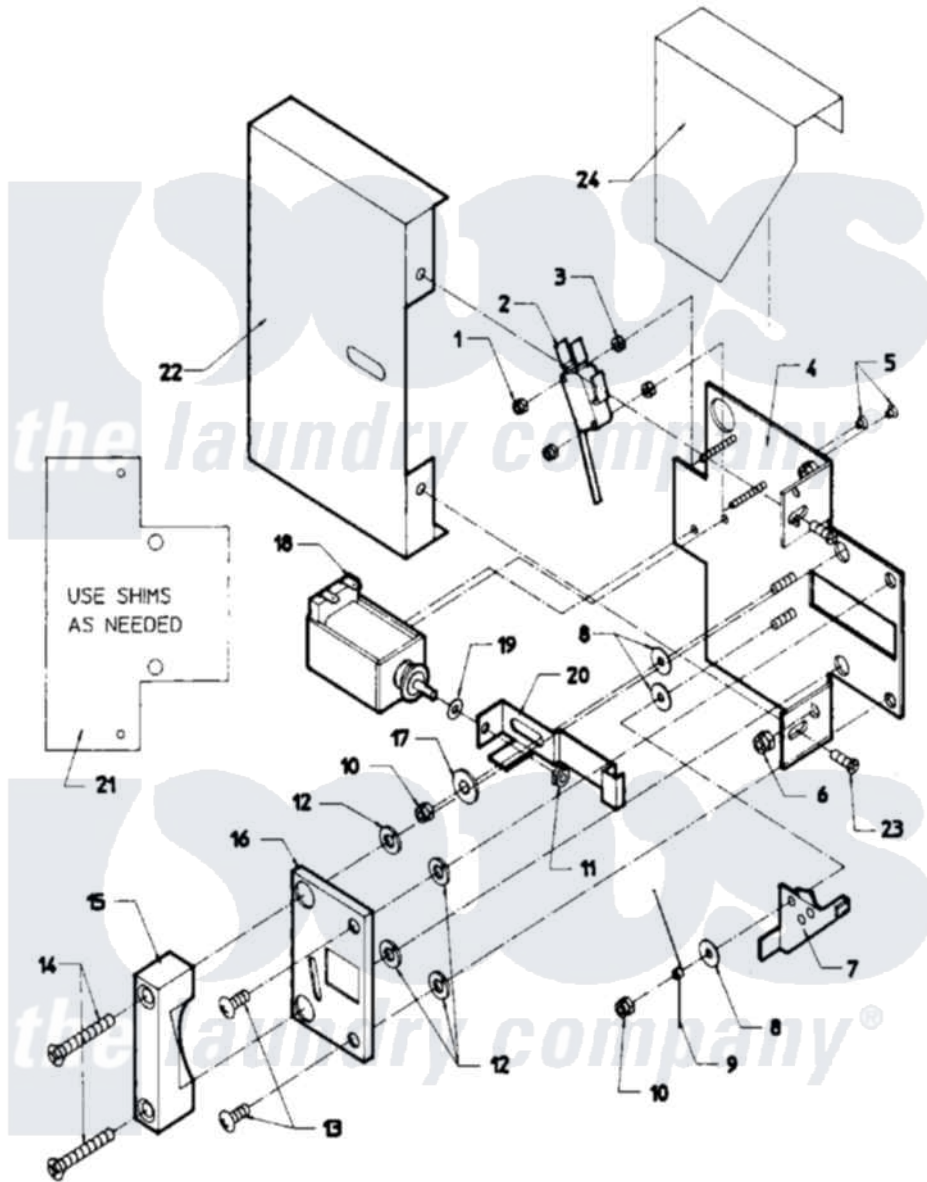

Maytag AT18MN1 03 - DOOR SAFETY INTERLOCK (MN MODELS)

Maytag [Commercial Maytag AT18MN1 Washer Parts](#) Parts Diagram 03 - DOOR SAFETY INTERLOCK (MN MODELS)
 Click on the part number to view part

Item	Original Part Number	Replaced By	Status	Part Description
001	24001476			Nut, Fiberlock
002	24001229			Switch, Door Lock
003	24001477		Not Available	SPACER, NYLON (No.6)
004	NLA		Not Available	PLATE, DOOR LOCK
005	24001479			Screw, S.s.
006	24001305			Nut, Fiberlock
007	24001230			Lever, Door Lock
008	24001480			Washer, Teflon
009	24001293			Spring, Torsion
010	24001342	74005230		Nut, Lock
011	24001481	Y707702		Locknut
012	24001295			Lockwasher, S.s.
013	24001323			Screw
014	24001642			Screw, S.s.
015	24001483		Not Available	CATCH, DOOR LOCK
016	24001484		Not Available	COVER, DOOR LOCK PLATE

017	24001485		Washer, Shoulder
018	24001101		Solenoid, Door Rel
019	24001358		Washer, Flat
020	24001486	Not Available	BUTTON, PUSH (STOP)
021	24001559		Shim, Door Lock
022	24001487	Not Available	COVER, DOOR LOCK ASSY.
023	24001301	67006964	Screw, Glide
024	24001488	Not Available	SHIELD, SPLASH (DOOR LOCK)