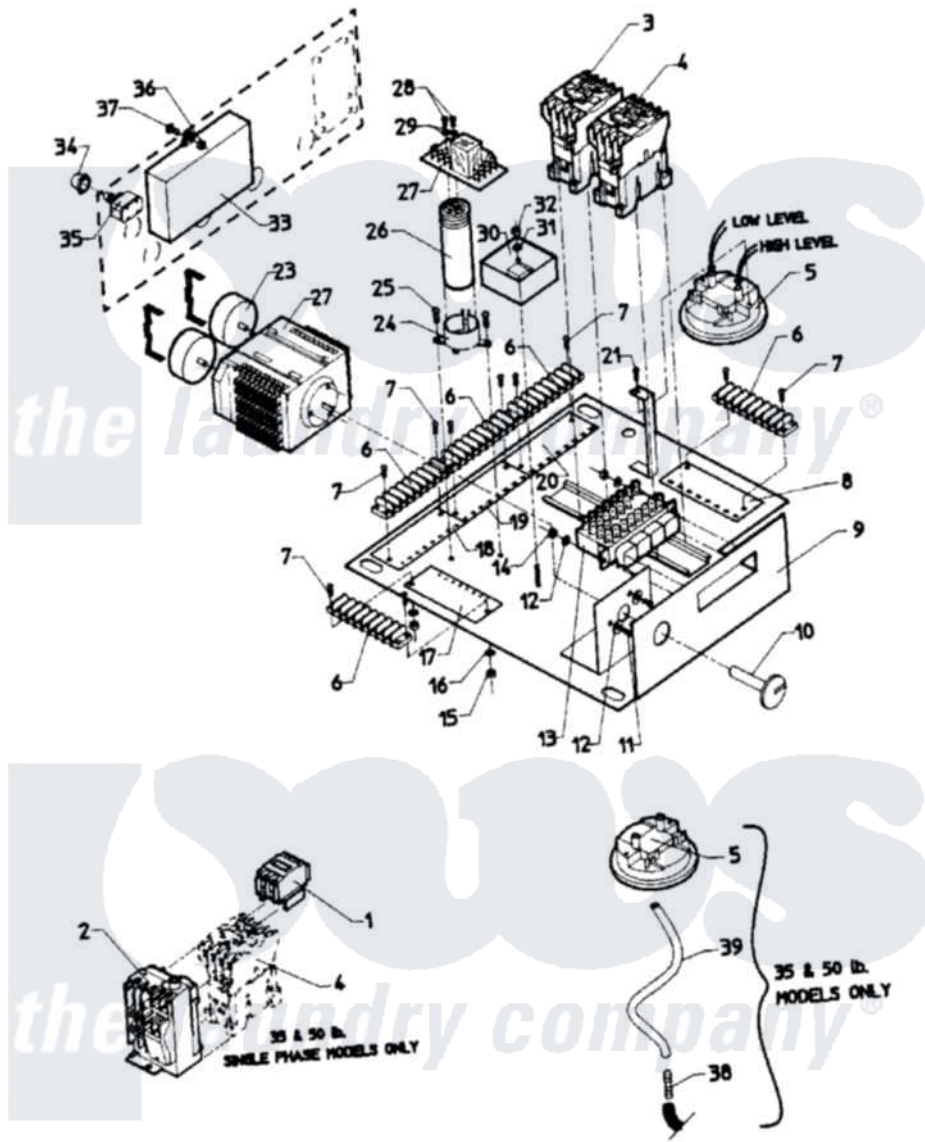

Maytag AT18MN1 04 - CONTROL MODULE

Maytag [Commercial Maytag AT18MN1 Washer Parts](#) Parts Diagram 04 - CONTROL MODULE
 Click on the part number to view part

Item	Original Part Number	Replaced By	Status	Part Description
001	24001104		Not Available	CONTACTOR, AUX. ADDER
002	24001233			Protector, Overload
003	24001105	24002051		Contacto-
004	24001105	24002051		Contacto-
"	24001737			Relay
"	24001738			Relay
005	24001223		Not Available	SWITCH, DUAL LEVEL
"	NLA		Not Available	SWITCH, TRI LEVEL---N
006	24001412		Not Available	STRIP, TERMINAL
007	24001414	4450038		Screw
008	24001030		Not Available	DECAL,INSUL.TERM STRIP (33-40)
009	W10124350		Not Available	PART NUMBER NOT AVAILABLE
010	W10124350		Not Available	PART NUMBER NOT AVAILABLE
011	24001357			Screw, Stainless Steel

012	24001358		Washer, Flat
013	NLA	Not Available	SWITCH, CYCLE SELECTOR
014	NLA	Not Available	NUT, FIBERLOCK
015	24001417	7103P070-60	Nut, Top Pilot
016	24001415		Washer, S.s.
017	NLA	Not Available	DECAL,INSUL. TERM STRIP (1-8)
018	NLA	Not Available	DECAL,INSUL. TERM STRIP (9-16)
019	NLA	Not Available	DECAL,INSUL. TERM STRIP (17-24)
020	NLA	Not Available	DECAL,INSUL. TERM STRIP (25-32)
021	24001411	313806	Screw
022	24001178		Kit, Timer Cycle
023	24001577		Motor, Timer
024	W10124350	Not Available	PART NUMBER NOT AVAILABLE
025	24001578	3196170	Screw
026	24001247		Capacitor, Door Lock
027	24001248	Not Available	PC BOARD, DOOR UNLOCK (110V)
"	24001742		Board, P.C.
028	24001580		Screw, S.s.
029	24001579		Washer, S.s.
030	24001176		Kit, Timer Delay
031	24001295		Lockwasher, S.s.
032	24001419	W10139757	Nut
033	24001743		Switch, Motor
034	24001744	Not Available	BOOT, PUSH BUTTON
035	24001254		Switch, Momentary
036	24001425		Nut, Fiberlock, Pltd
037	24001745		Screw, Stainless Steel
038	24001746	Not Available	COUPLER, HOSE (PRESS. SWTCH)
039	24001747	Not Available	EXTENSION, AIR LINE