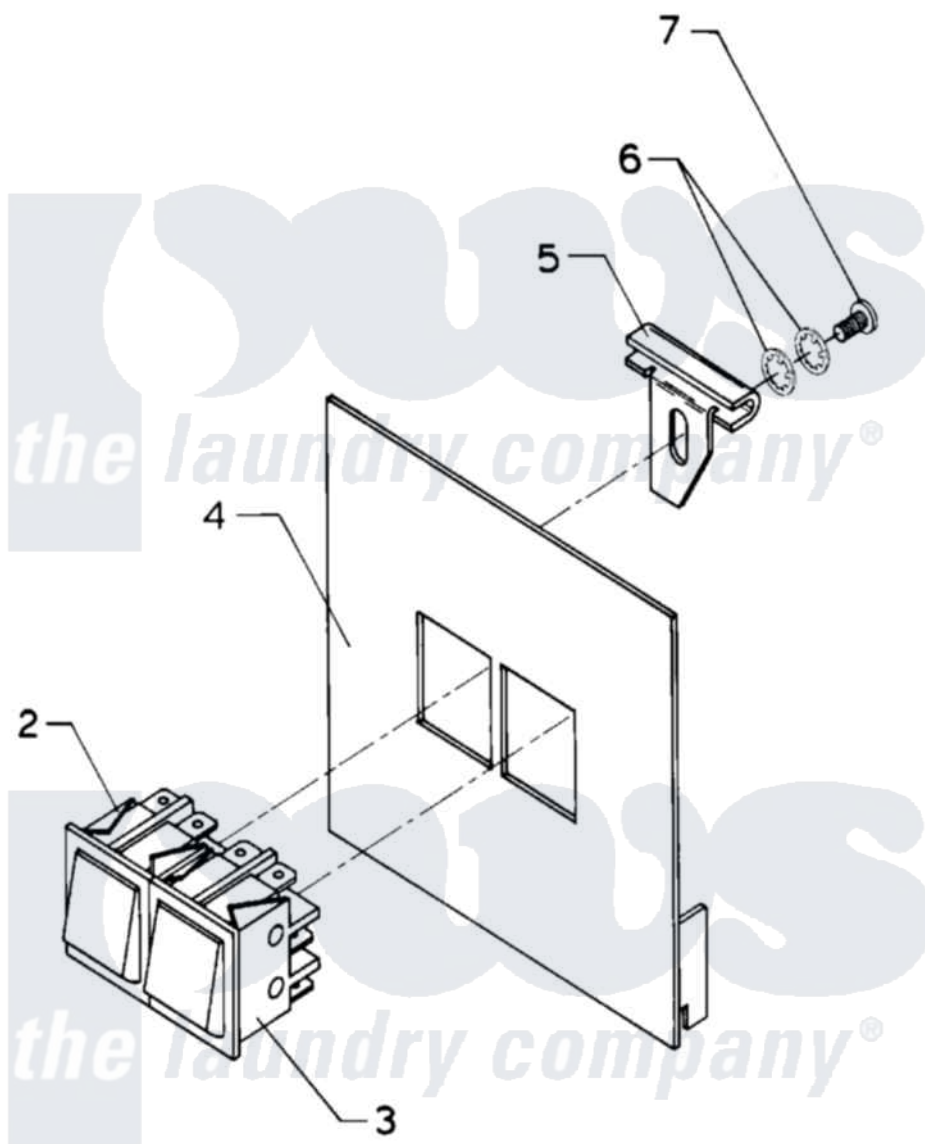

Maytag AT18MN1 06 - MANUAL START/STOP CONTROL

Maytag [Commercial Maytag AT18MN1 Washer Parts](#) Parts Diagram 06 - MANUAL START/STOP CONTROL
Click on the part number to view part

Item	Original Part Number	Replaced By	Status	Part Description
NI	24001764		Not Available	KIT, START/STOP COMPLETE
002	24001251			Switch
003	24001252			Switch, Momentary
004	NLA		Not Available	COVER, PLATE (OPL)