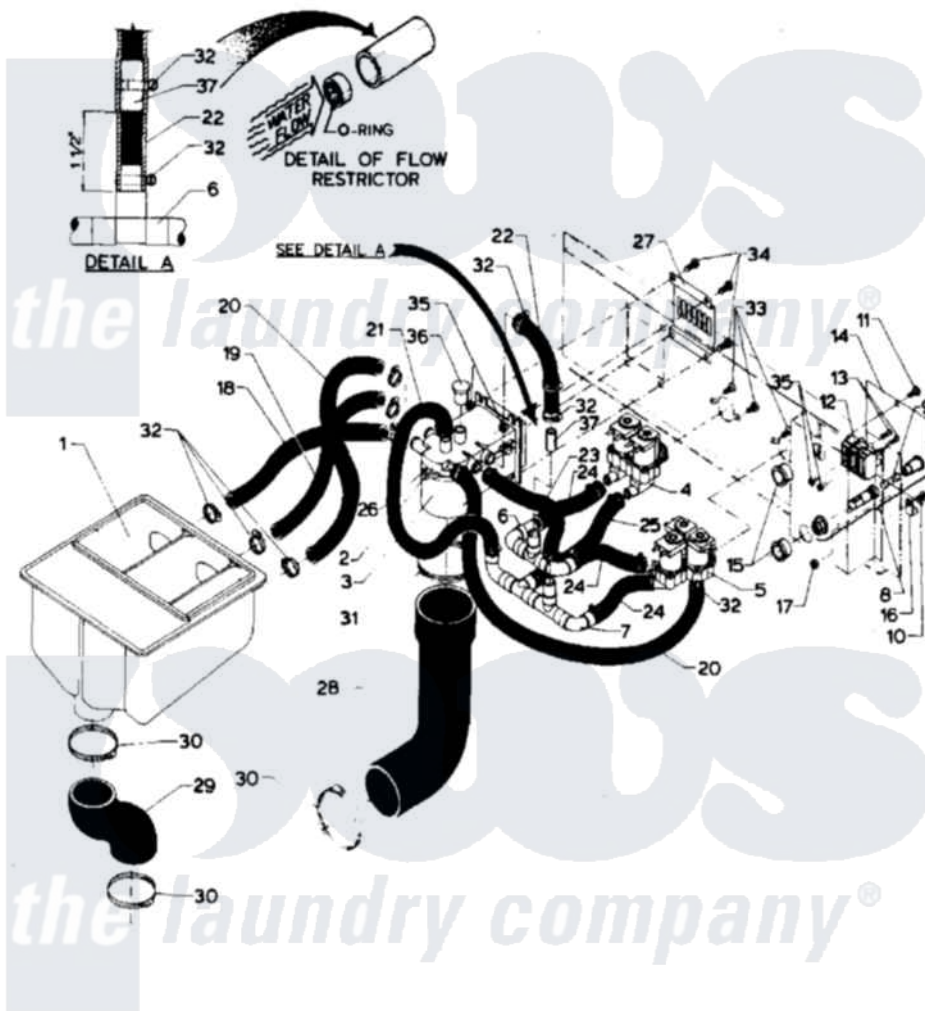

Maytag AT18MN1 07 - SOAP DISPENSER

Maytag [Commercial Maytag AT18MN1 Washer Parts](#) Parts Diagram 07 - SOAP DISPENSER
 Click on the part number to view part

Item	Original Part Number	Replaced By	Status	Part Description
001	24001627		Not Available	DISPENSER, SUPPLY (COIN)
002	24001031			Breaker, Vac.
003	24001032			Breaker, Vac.
004	24001117			Valve
005	24001118			Valve
006	24001765		Not Available	MANIFOLD, SUPPLY
007	24001766		Not Available	MANIFOLD, FILL
008	24001433			Holder, Fuse
009	24001225			Fuse, Control
010	24001432	W10068250		Screw
011	24001301	67006964		Screw, Glide
012	24001629		Not Available	BLOCK, INPUT POWER (3 WIRE)
013	24001430			Screw, S.s
014	24001429		Not Available	COVER, JUNCTION BOX
015	24001436	8008P014-60		Grommet, Nylon
016	24001434		Not Available	CONNECTOR, GROUND

017	24001342	74005230	Nut, Lock
018	24001767	Not Available	HOSE
019	24001768	Not Available	HOSE
020	24001769	Not Available	HOSE
021	24001770	Not Available	HOSE
022	24001771	Not Available	HOSE
023	24001772	Not Available	HOSE
024	24001773	Not Available	HOSE
025	NLA	Not Available	HOSE
026	24001432	W10068250	Screw
027	24001426		Cover, Vacuum Breaker
028	24001552		Hose, Vacuum Breaker
029	24001442		Hose, Soap Dispenser
030	24001353	696392	Hose Clamp
031	24001282	Not Available	CLAMP, HOSE (No.48)
032	24001423	489503	Clamp
033	24001357		Screw, Stainless Steel
034	24001414	4450038	Screw
035	24001425		Nut, Fiberlock, Pltd
036	24001424	Not Available	CAP, PLUG (YELLOW)
037	24001775	Not Available	FLOW RESTRICTOR ASSY.