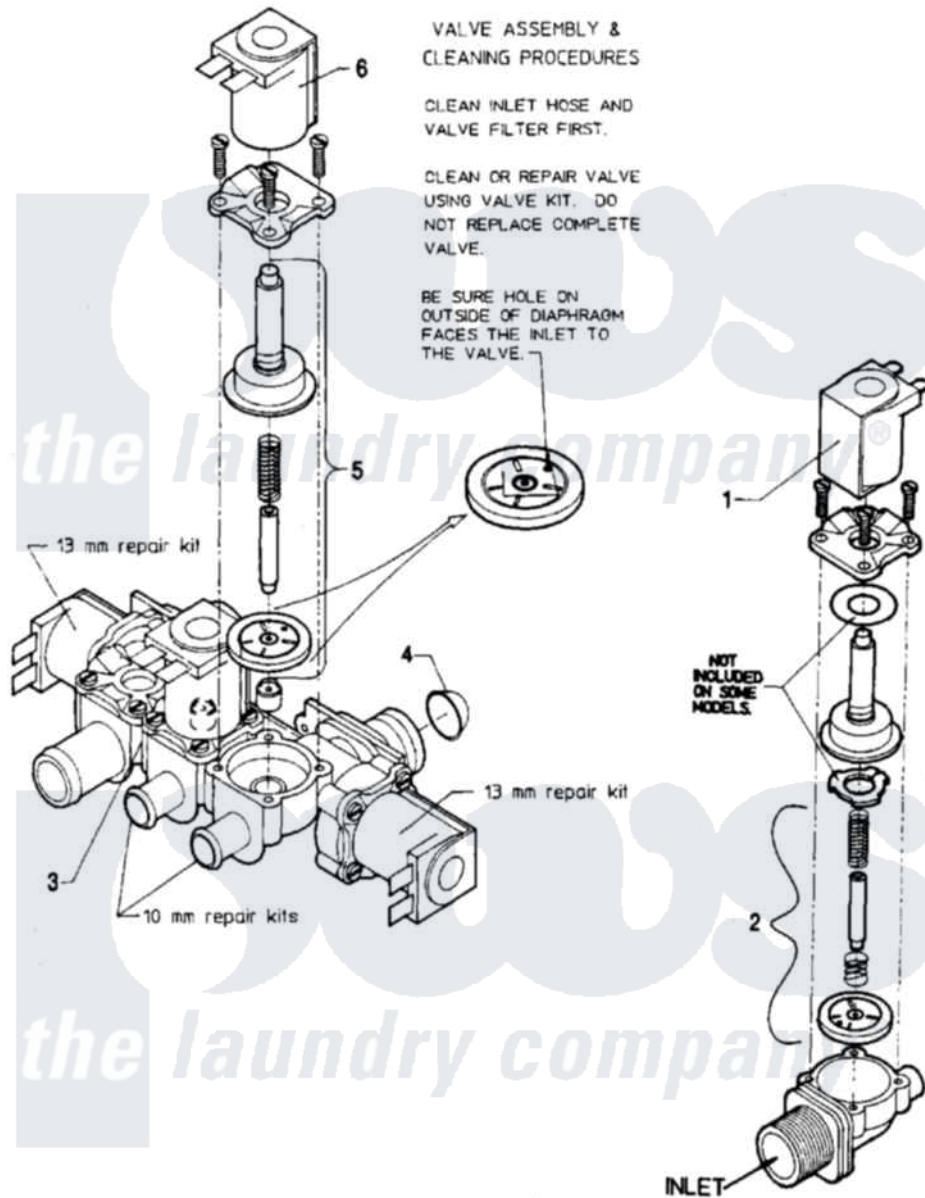

Maytag AT18MN1 08 - WATER VALVE

Maytag Commercial Maytag AT18MN1 Washer Parts Parts Diagram 08 - WATER VALVE
 Click on the part number to view part

Item	Original Part Number	Replaced By	Status	Part Description
001	24001118			Valve
"	24001119			Valve
"	24001120			Valve-1 WAY
"	24001232			Coil, Water Valve
"	24001776			Valve, Water
002	24001121			Kit, Valve Repair
"	24001122			Kit, Valve Repair
003	24001226			Valve, Mixing
"	24001448			Seal
"	24001549		Not Available	FILTER, MESH (11MM US THREAD)
004	24001634		Not Available	SCREEN, VALVE
005	24001122			Kit, Valve Repair
"	24001231			Kit, Repair
006	24001232			Coil, Water Valve