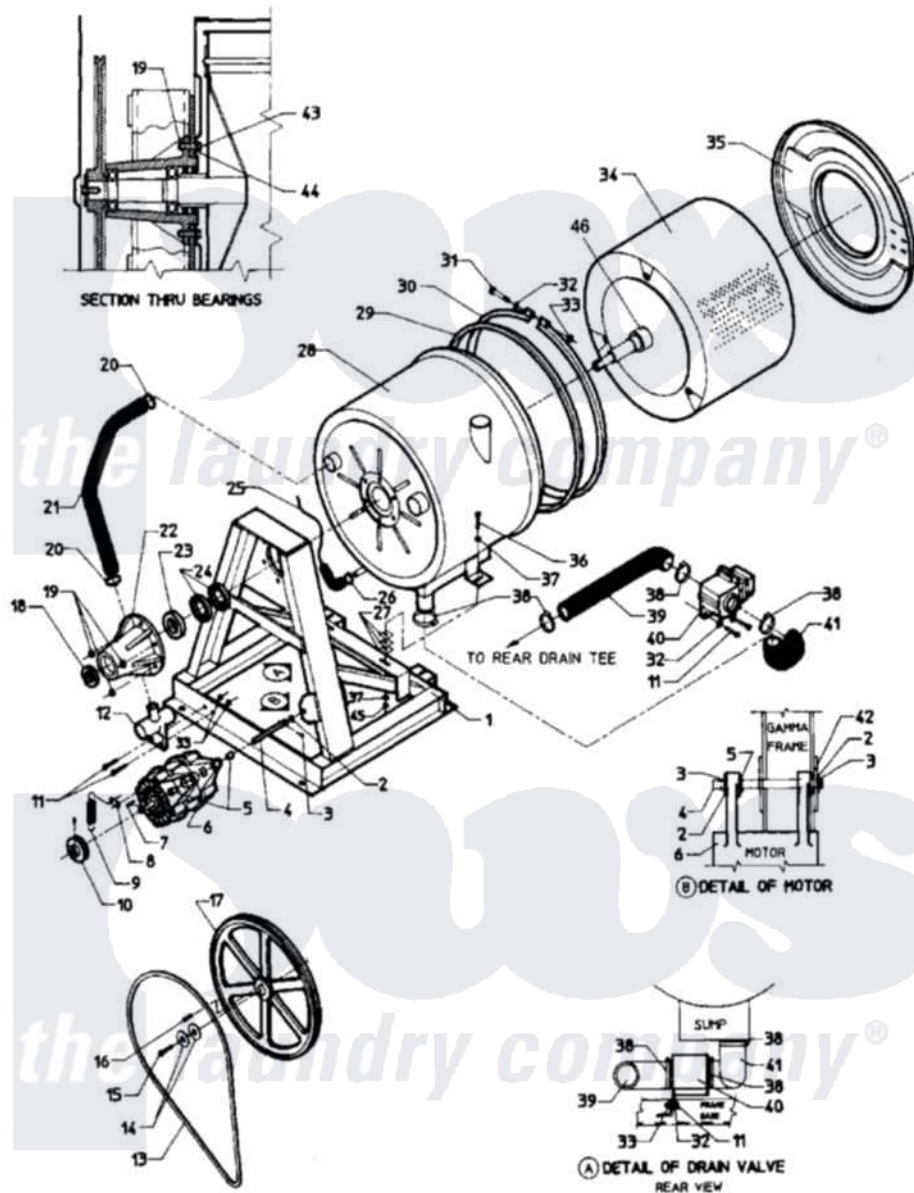

Maytag AT18MN1 09 - MAIN EXPLODED VIEW (SUB ASSEMBLY)

Maytag [Commercial Maytag AT18MN1 Washer Parts](#) Parts Diagram 09 - MAIN EXPLODED VIEW (SUB ASSEMBLY)
 Click on the part number to view part

Item	Original Part Number	Replaced By	Status	Part Description
001	24001369		Not Available	KIT ASSY., FRAME (2 SPEED)
"	24001371		Not Available	KIT ASSY., FRAME (2 SPEED)
002	24001511			Washer, Hardened
003	24001512		Not Available	PIN, COTTER PLTD. (1/8X1 1/2)
004	24001647		Not Available	ROD, MOTOR SUPPORT
"	24001802		Not Available	SUPPORT ROD, MOTOR
005	24001021			Bushing, Motor
006	24001078			Motor, 2SP
"	24001079			Motor 2SP 1 Phase
"	24001082			Motor, 2SP
"	24001083			Motor, 2SP
007	24001648		Not Available	KEY (MOTOR 3/16" X 1 1/2")
008	24001651		Not Available	CLIP, MOTOR SPRING
009	24001650		Not Available	SPRING (BELT TENSION)