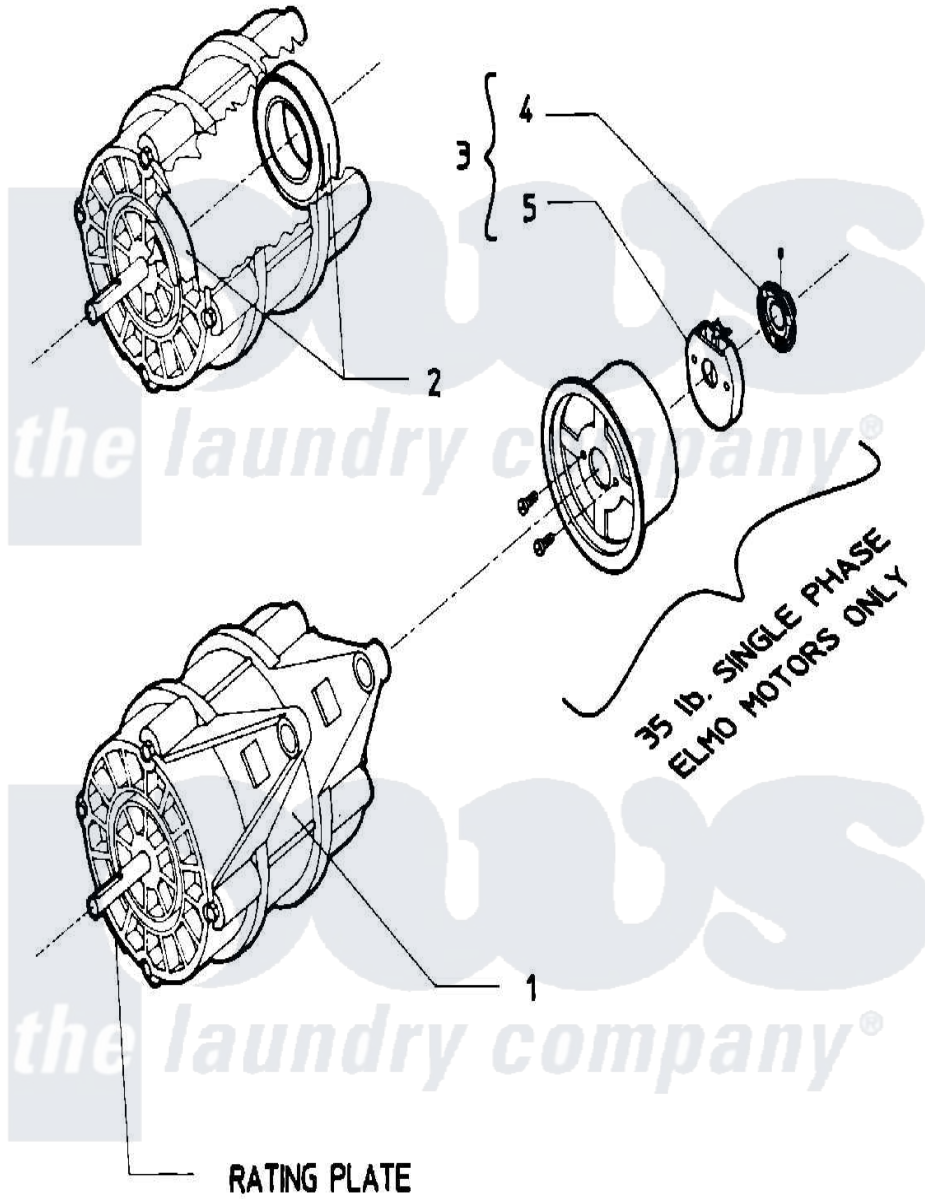

# Maytag AT18MN1 10 - MOTOR

Maytag Commercial Maytag AT18MN1 Washer Parts Parts Diagram 10 - MOTOR  
 Click on the part number to view part

Item	Original Part Number	Replaced By	Status	Part Description
001	<a href="#">24001078</a>			Motor, 2SP
"	<a href="#">24001079</a>			Motor 2SP 1 Phase
"	<a href="#">24001082</a>			Motor, 2SP
"	<a href="#">24001083</a>			Motor, 2SP
002	<a href="#">24001017</a>			Bearing, Motor
"	<a href="#">24001018</a>			Bearing, 6204-2RS
003	<a href="#">23002317</a>			Switch, Centrifugal