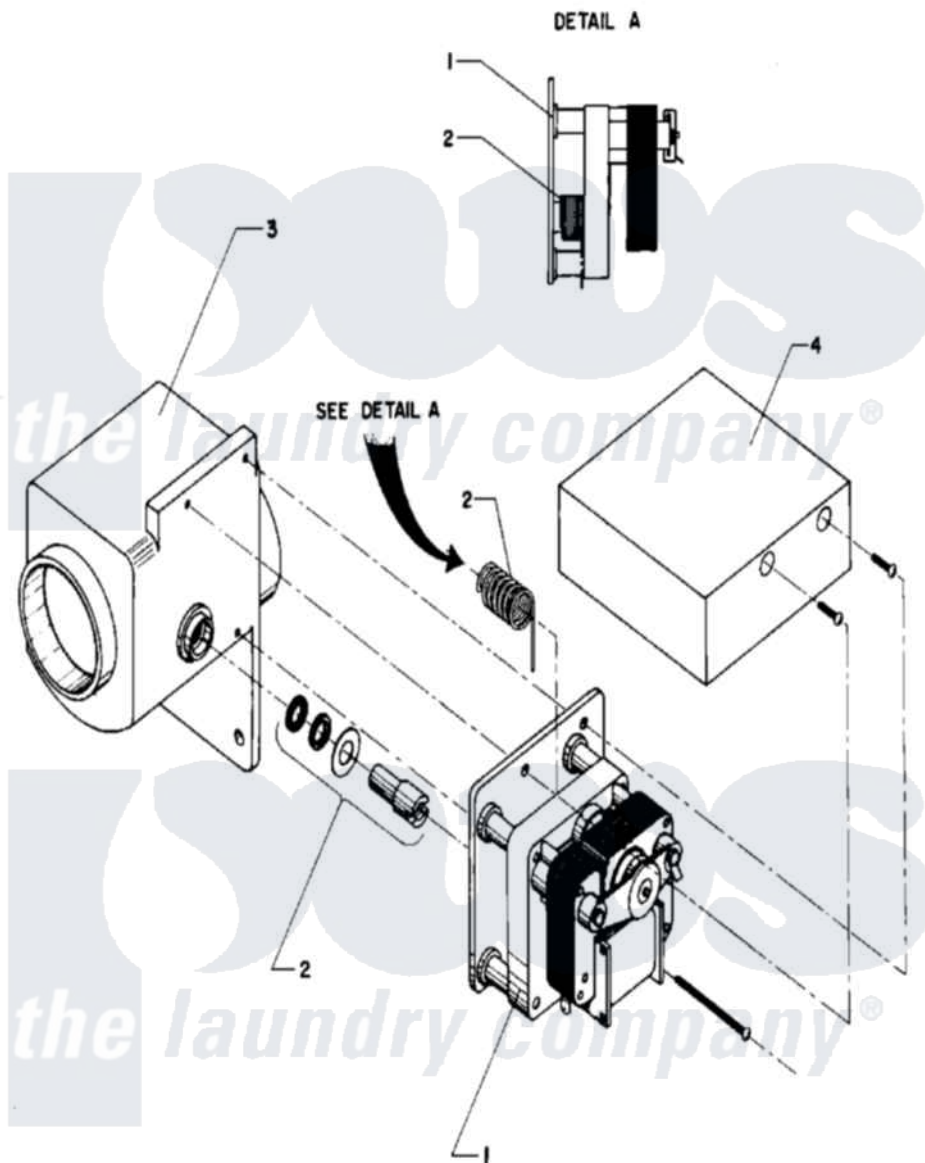

Maytag AT18MN1 11 - DRAIN VALVE

Maytag [Commercial Maytag AT18MN1 Washer Parts](#) Parts Diagram 11 - DRAIN VALVE
 Click on the part number to view part

Item	Original Part Number	Replaced By	Status	Part Description
001	24001116			Valve, Drain
"	24001530			Valve, Motor Drain
002	24001528			Shaft, Drive And Seal Kit
003	24001570			Valve Body
004	24001815		Not Available	COVER, DRAIN