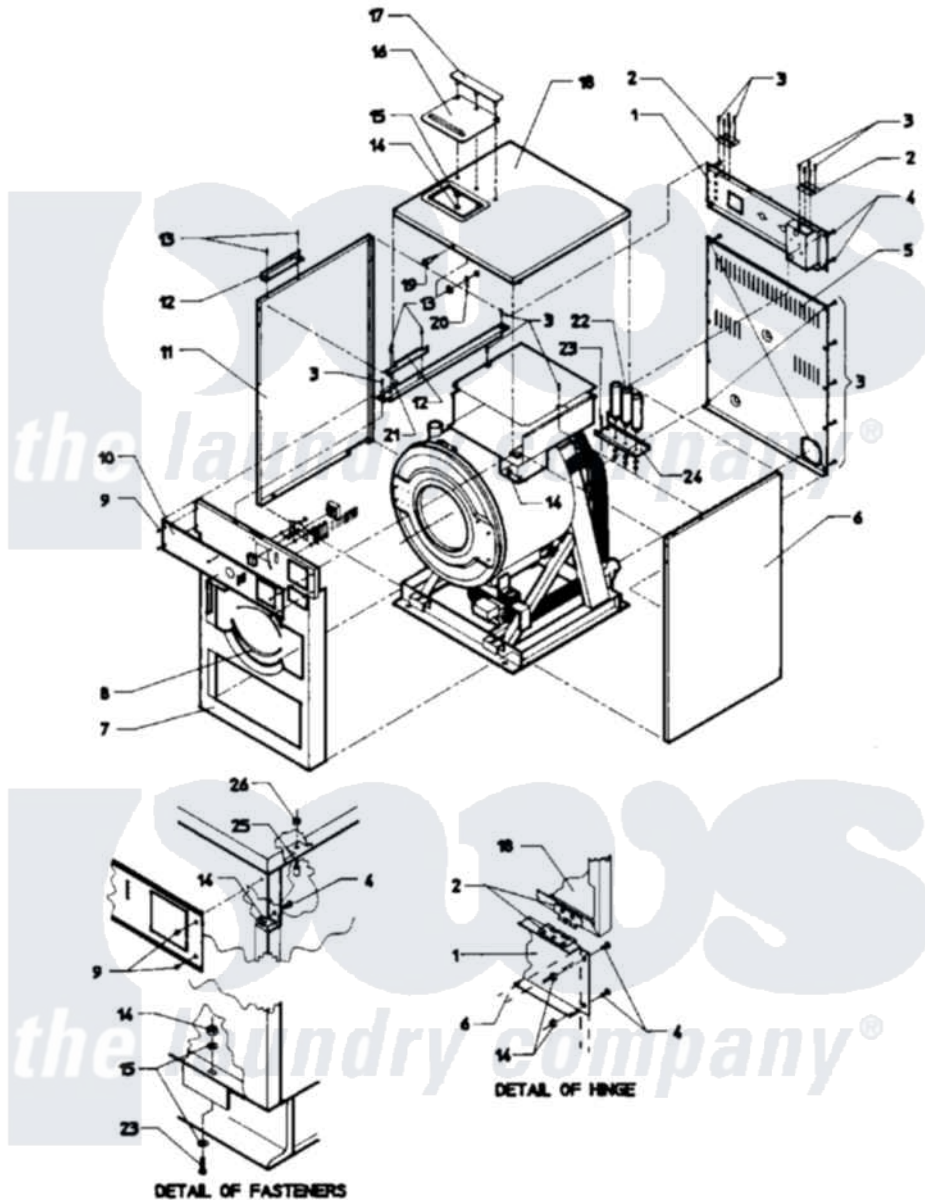

Maytag AT18MN2 01 - MAIN EXPLODED VIEW (FINAL ASSEMBLY)

Maytag Commercial Maytag AT18MN2 Washer Parts Parts Diagram 01 - MAIN EXPLODED VIEW (FINAL ASSEMBLY)
 Click on the part number to view part

Item	Original Part Number	Replaced By	Status	Part Description
001	24001169			Panel Kit, Valve
"	24001170		Not Available	PANEL KIT, VALVE
002	Y24001300			Hinge
003	24001301	67006964		Screw, Glide
004	24001323			Screw
005	24001403		Not Available	KIT, PANEL (REAR)
"	Y24001400		Not Available	KIT, PANEL (REAR)
006	24001159		Not Available	PANEL KIT, SIDE (RT.)35 (AS VIEWED FROM FRONT)
"	24001162		Not Available	PANEL KIT, SIDE (RT.)18 (AS VIEWED FROM FRONT)
007	24001677		Not Available	PANEL ASSY. (INR. FRNT.)
"	24001678	24001694		Panel- FRO
008	24001550	24001532		Trim- Pane
009	24001212	212277		Screw, No.8 X 1/2 Inch
010	NLA		Not Available	PANEL, CONTROL
011	24001157		Not Available	PANEL KIT, SIDE (LT.)35

"	NLA	Not Available	PANEL KIT, SIDE (LT.)18
012	24001539	Not Available	BRACKET, SOAP DISPENSER
013	24001540	Not Available	RIVET, BLIND S.S. (1/8 X 5/16)
014	24001510	W1013975Z	Nut
015	24001304		Washer, Flat
016	24001219	Not Available	COVER, SOAP DISPENSER
017	24001542		Clamp, Soap Dispenser
018	24001168		KIT ASSY., TOP COVER
"	NLA	Not Available	COVER KIT, TOP
019	24001220		Lock, Top Cover
020	24001221		Latch, Top Cover
021	24001690	Not Available	BRACE, TOP
"	24001695	Not Available	BRACE, TOP
022	24001236		Capacitor
"	24001237		Capacitor
"	24001238		Capacitor
"	24001239		Capacitor
"	24001240		Capacitor
"	24001241		Capacitor W/Res.
"	24001242		Capacitor
"	24001675	Not Available	RESISTOR (12K OHMS 5 WATT) (W/CENTURY OR ELMO MOTORS)
"	24001698		Capacitor
023	24001303		Screw
024	24001674	Not Available	BRACKET, CAPACITOR
"	24001692	Not Available	BRACKET, CAPACITOR
025	24001546	Not Available	STUD, S.S. (6/32" X 1/4")
026	24001425		Nut, Fiberlock, Pltd