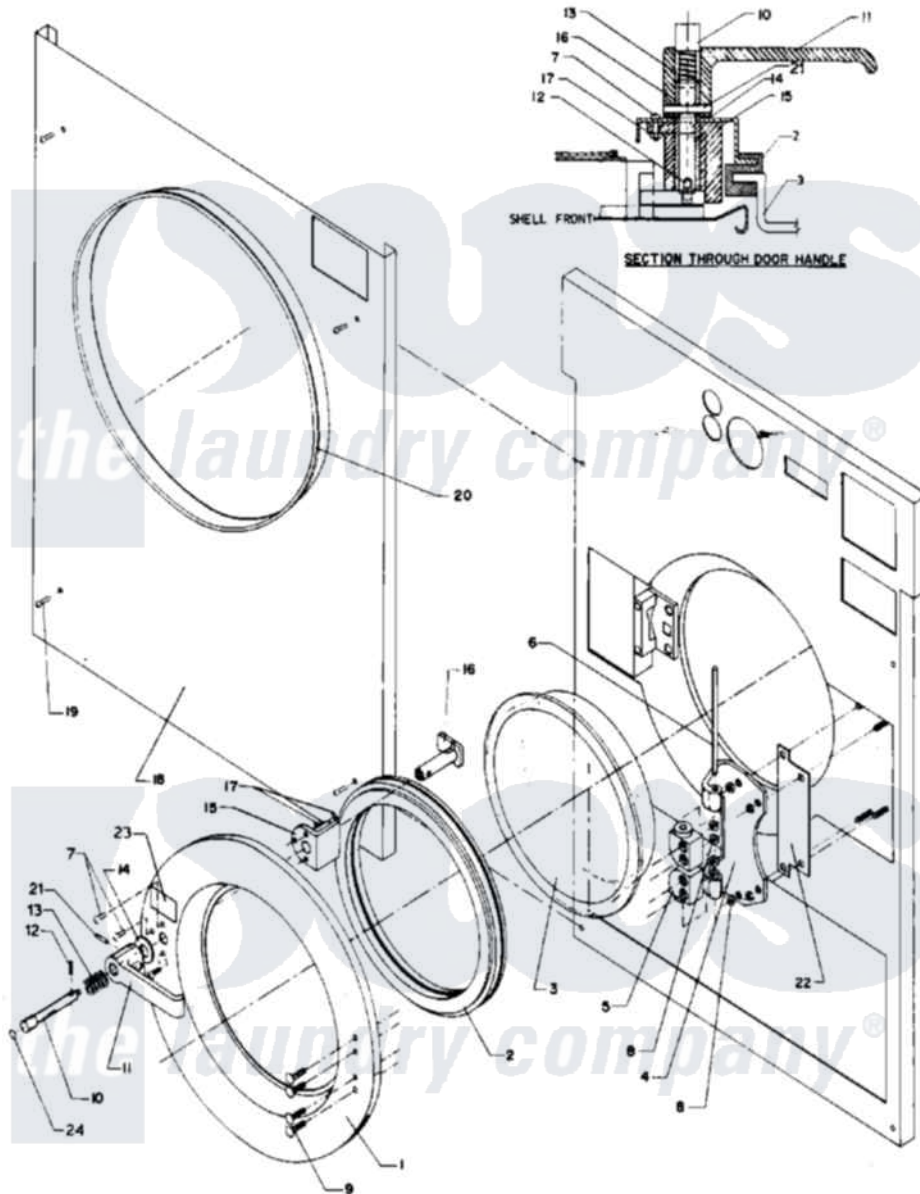

Maytag AT18MN2 02 - DOOR & RELATED PARTS

Maytag [Commercial Maytag AT18MN2 Washer Parts](#) Parts Diagram 02 - DOOR & RELATED PARTS
 Click on the part number to view part

| Item | Original Part Number | Replaced By | Status | Part Description |
|------|--------------------------|-------------------------|---------------|---------------------------|
| 001 | 24001638 | | | Door Assembly |
| " | 24001716 | | | Door Assembly Complete |
| " | 24001719 | | | Door |
| " | NLA | | Not Available | DOOR |
| 002 | 24001075 | | | Gasket, Door |
| " | 24001076 | | Not Available | GASKET, DOOR |
| 003 | 24001098 | | Not Available | GLASS, DOOR |
| " | 24001099 | | Not Available | GLASS, DOOR |
| 004 | 24001333 | | | Hinge, Door |
| 005 | 24001334 | | | Mount, Door |
| 006 | W10124350 | | Not Available | PART NUMBER NOT AVAILABLE |
| 007 | 24001341 | 3400814 | | Screw |
| 008 | 24001305 | | | Nut, Fiberlock |
| 009 | 24001467 | | | Screw, S.s. |
| 010 | 24001103 | | | Rod, Push Button |
| 011 | 24001336 | | | Handle, Door |

| | | | |
|-----|--------------------------|--------------------------|-----------------------------|
| 012 | 24001721 | | Pin, Spring |
| 013 | 24001338 | | Spring, Door Lock |
| 014 | 24001310 | Y015627 | Screw- Hex |
| 015 | 24001340 | Not Available | SPACER, DOOR HANDLE |
| 016 | 24001343 | | Arm, Latch |
| 017 | 24001133 | Not Available | KIT, PNL, FRT COIN (STLS.) |
| " | 24001342 | 74005230 | Nut, Lock |
| 018 | 24001140 | Not Available | KIT, PNL, FRNT COIN (STLS.) |
| " | 24001728 | Not Available | OUTER PANEL KIT (COIN ALM) |
| " | 24001734 | 24001139 | Panel Kit- |
| " | NLA | Not Available | PANEL KIT, FRONT OPL |
| 019 | 24001474 | 3400086 | Screw, 10-32 X 3/8 |
| 020 | 24001722 | Not Available | TRIM, OUTER FRONT PANEL |
| " | 24001724 | | Gasket, Door |
| 021 | 24001827 | 24001721 | Pin, Spring |
| 022 | 24001466 | | Shim, Hinge |
| 023 | 24001462 | Not Available | DECAL, PUSH BUTTON RED |
| 024 | 24001407 | Not Available | DECAL, RED DOT |