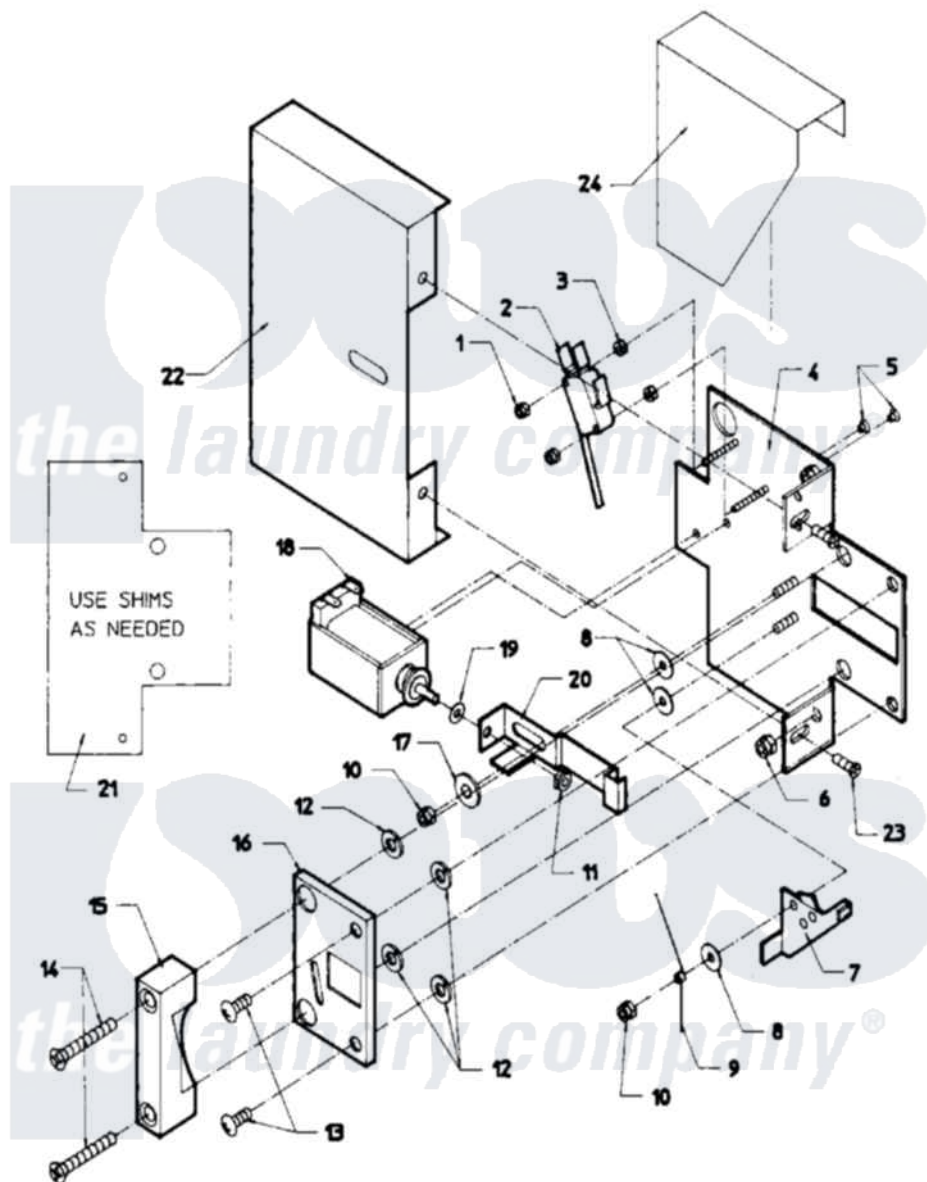

# Maytag AT18MN2 03 - DOOR SAFETY INTERLOCK (OPL)

Maytag [Commercial Maytag AT18MN2 Washer Parts](#) Parts Diagram 03 - DOOR SAFETY INTERLOCK (OPL)  
 Click on the part number to view part

Item	Original Part Number	Replaced By	Status	Part Description
001	<a href="#">24001476</a>			Nut, Fiberlock
002	<a href="#">24001229</a>			Switch, Door Lock
003	24001477		Not Available	SPACER, NYLON (No.6)
004	NLA		Not Available	PLATE, DOOR LOCK
005	<a href="#">24001479</a>			Screw, S.s.
006	<a href="#">24001305</a>			Nut, Fiberlock
007	<a href="#">24001230</a>			Lever, Door Lock
008	<a href="#">24001480</a>			Washer, Teflon
009	<a href="#">24001293</a>			Spring, Torsion
010	24001342	<a href="#">74005230</a>		Nut, Lock
011	<a href="#">24001481</a>	<a href="#">Y707702</a>		Locknut
012	<a href="#">24001295</a>			Lockwasher, S.s.
013	<a href="#">24001323</a>			Screw
014	<a href="#">24001642</a>			Screw, S.s.
015	24001483		Not Available	CATCH, DOOR LOCK
016	24001484		Not Available	COVER, DOOR LOCK PLATE

017	<a href="#">24001485</a>		Washer, Shoulder
018	<a href="#">24001101</a>		Solenoid, Door Rel
019	<a href="#">24001358</a>		Washer, Flat
020	24001486	Not Available	BUTTON, PUSH (STOP)
021	<a href="#">24001559</a>		Shim, Door Lock
022	24001487	Not Available	COVER, DOOR LOCK ASSY.
023	24001301	<a href="#">67006964</a>	Screw, Glide
024	24001488	Not Available	SHIELD, SPLASH (DOOR LOCK)