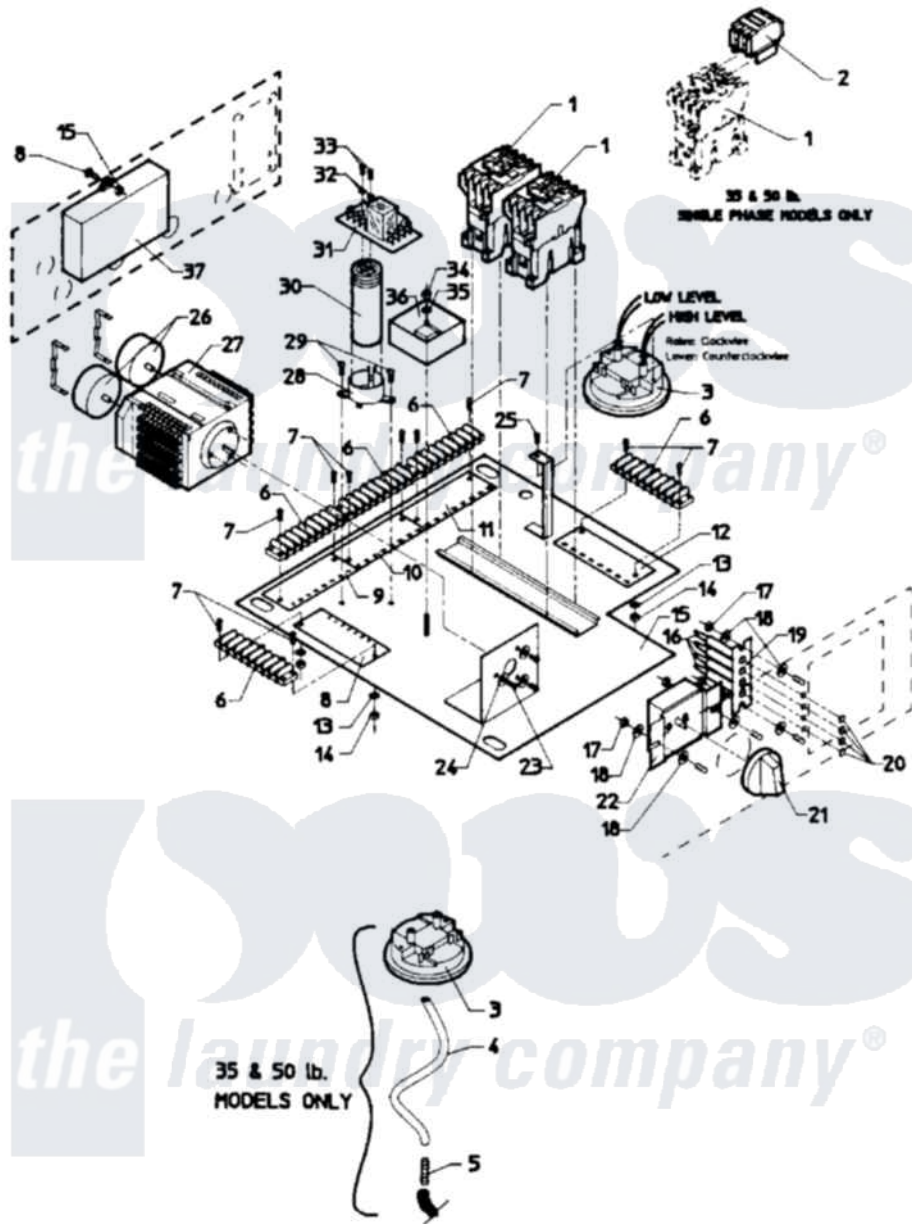

# Maytag AT18MN2 04 - CONTROL MODULE

Maytag [Commercial Maytag AT18MN2 Washer Parts](#) Parts Diagram 04 - CONTROL MODULE  
 Click on the part number to view part

Item	Original Part Number	Replaced By	Status	Part Description
001	24001105	<a href="#">24002051</a>		Contacto-
002	24001104		Not Available	CONTACTOR, AUX. ADDER
003	24001223		Not Available	SWITCH, DUAL LEVEL
004	24001747		Not Available	EXTENSION, AIR LINE
005	24001746		Not Available	COUPLER, HOSE (PRESS. SWITCH)
006	24001412		Not Available	STRIP, TERMINAL
007	<a href="#">24001414</a>	<a href="#">4450038</a>		Screw
008	NLA		Not Available	DECAL,INSUL. TERM STRIP (1-8)
009	NLA		Not Available	DECAL,INSUL. TERM STRIP (9-16)
010	NLA		Not Available	DECAL,INSUL. TERM STRIP (17-24)
011	NLA		Not Available	DECAL,INSUL. TERM STRIP (25-32)
012	24001030		Not Available	DECAL,INSUL. TERM STIRP (33-40)
013	<a href="#">24001415</a>			Washer, S.s.