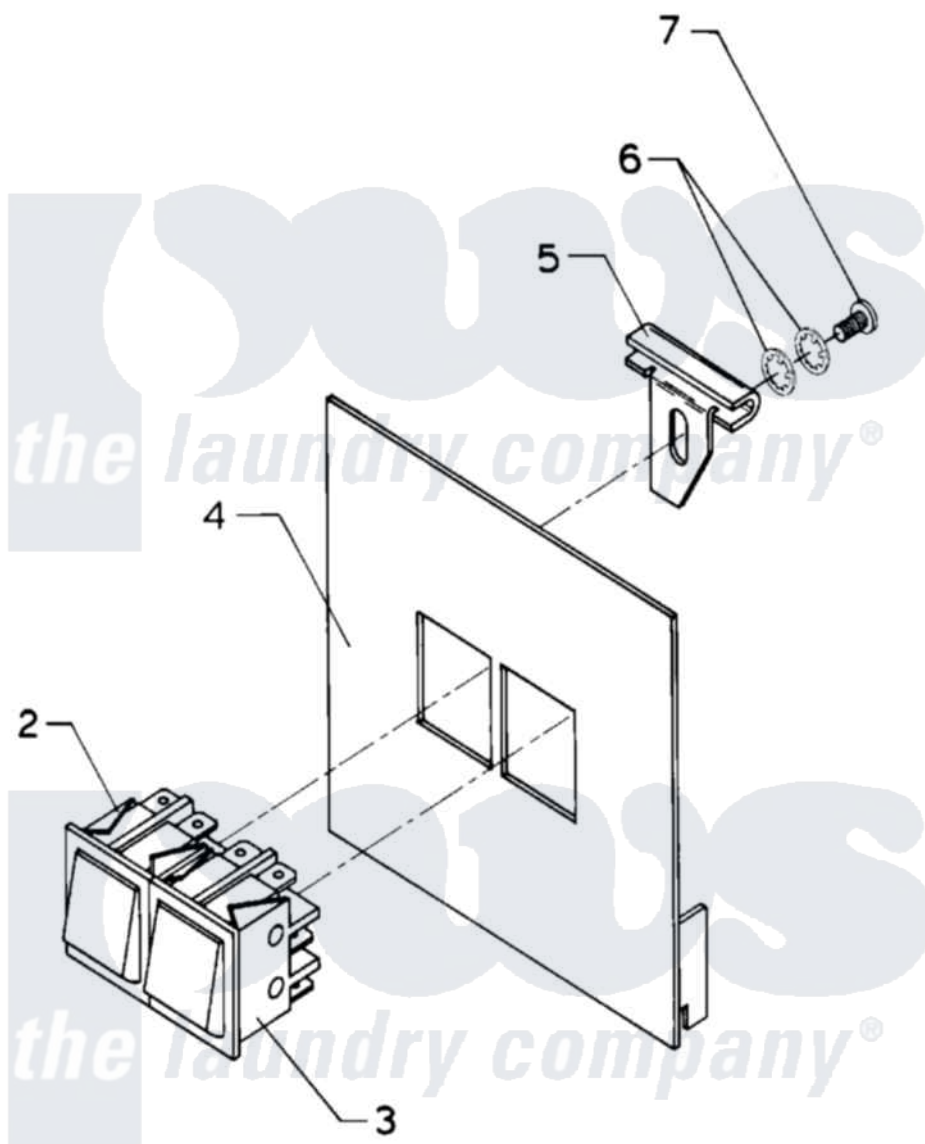

Maytag AT18MN2 06 - MANUAL START CONTROL

Maytag [Commercial Maytag AT18MN2 Washer Parts](#) Parts Diagram 06 - MANUAL START CONTROL
Click on the part number to view part

Item	Original Part Number	Replaced By	Status	Part Description
NI	24001764		Not Available	KIT, START/STOP COMPLETE
002	24001251			Switch
003	24001252			Switch, Momentary
004	NLA		Not Available	COVER, PLATE (OPL)