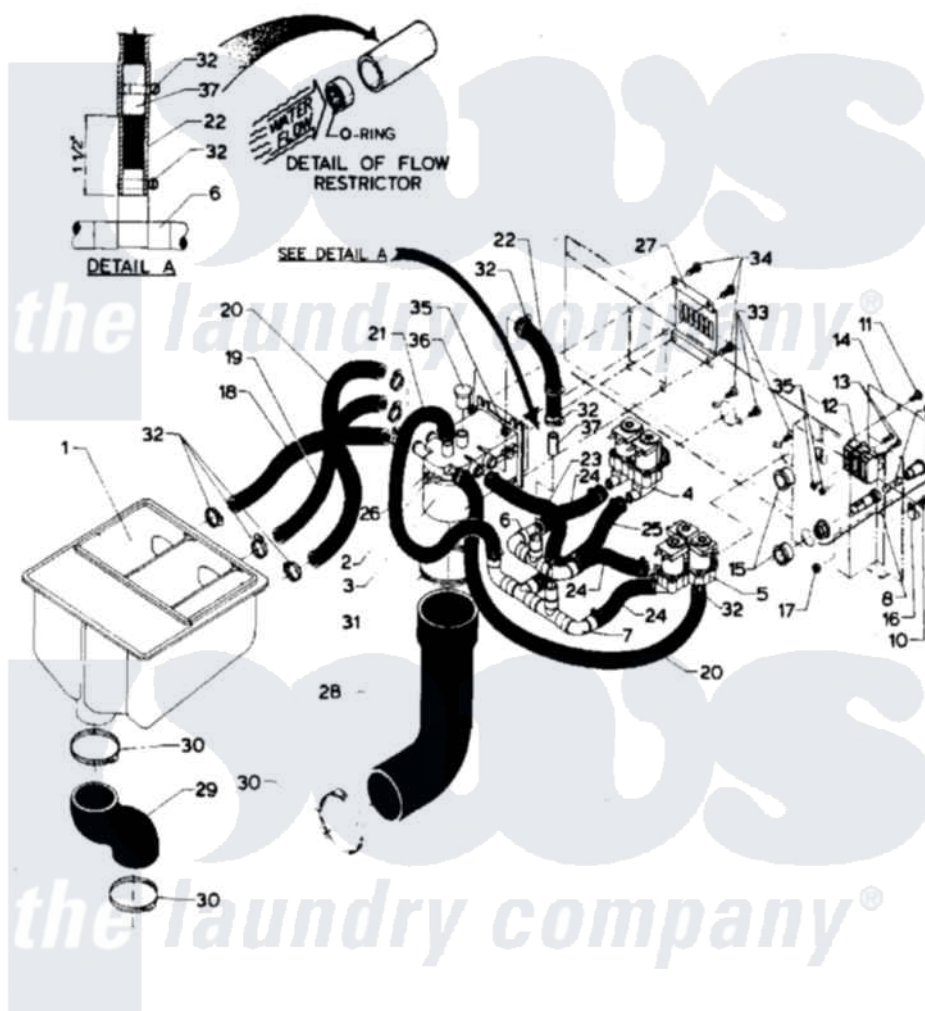

Maytag AT18MN2 07 - SOAP DISPENSER (AT18)

Maytag [Commercial Maytag AT18MN2 Washer Parts](#) Parts Diagram 07 - SOAP DISPENSER (AT18)
 Click on the part number to view part

Item	Original Part Number	Replaced By	Status	Part Description
001	24001627		Not Available	DISPENSER, SUPPLY (COIN)
002	24001031			Breaker, Vac.
003	24001032			Breaker, Vac.
004	24001117			Valve
005	24001118			Valve
006	24001765		Not Available	MANIFOLD, SUPPLY
007	24001766		Not Available	MANIFOLD, FILL
008	24001433			Holder, Fuse
009	24001225			Fuse, Control
010	24001432	W10068250		Screw
011	24001301	67006964		Screw, Glide
012	24001366		Not Available	BLOCK, INPUT & POWER (4 TERM)
"	24001629		Not Available	BLOCK, INPUT POWER (3 WIRE)
013	24001430			Screw, S.s
014	24001429		Not Available	COVER, JUNCTION BOX

015	24001436	8008P014-60		Grommet, Nylon
016	24001434		Not Available	CONNECTOR, GROUND
017	24001342	74005230		Nut, Lock
018	24001767		Not Available	HOSE
019	24001768		Not Available	HOSE
020	24001769		Not Available	HOSE
021	24001770		Not Available	HOSE
022	24001771		Not Available	HOSE
023	24001772		Not Available	HOSE
024	24001773		Not Available	HOSE
025	NLA		Not Available	HOSE
026	24001432	W10068250		Screw
027	24001426			Cover, Vacuum Breaker
028	24001552			Hose, Vacuum Breaker
029	24001442			Hose, Soap Dispenser
030	24001353	696392		Hose Clamp
031	24001282		Not Available	CLAMP, HOSE (No.48)
032	24001423	489503		Clamp
033	24001357			Screw, Stainless Steel
034	24001414	4450038		Screw
035	24001425			Nut, Fiberlock, Pltd
036	24001424		Not Available	CAP, PLUG (YELLOW)
037	24001775		Not Available	FLOW RESTRICTOR ASSY.