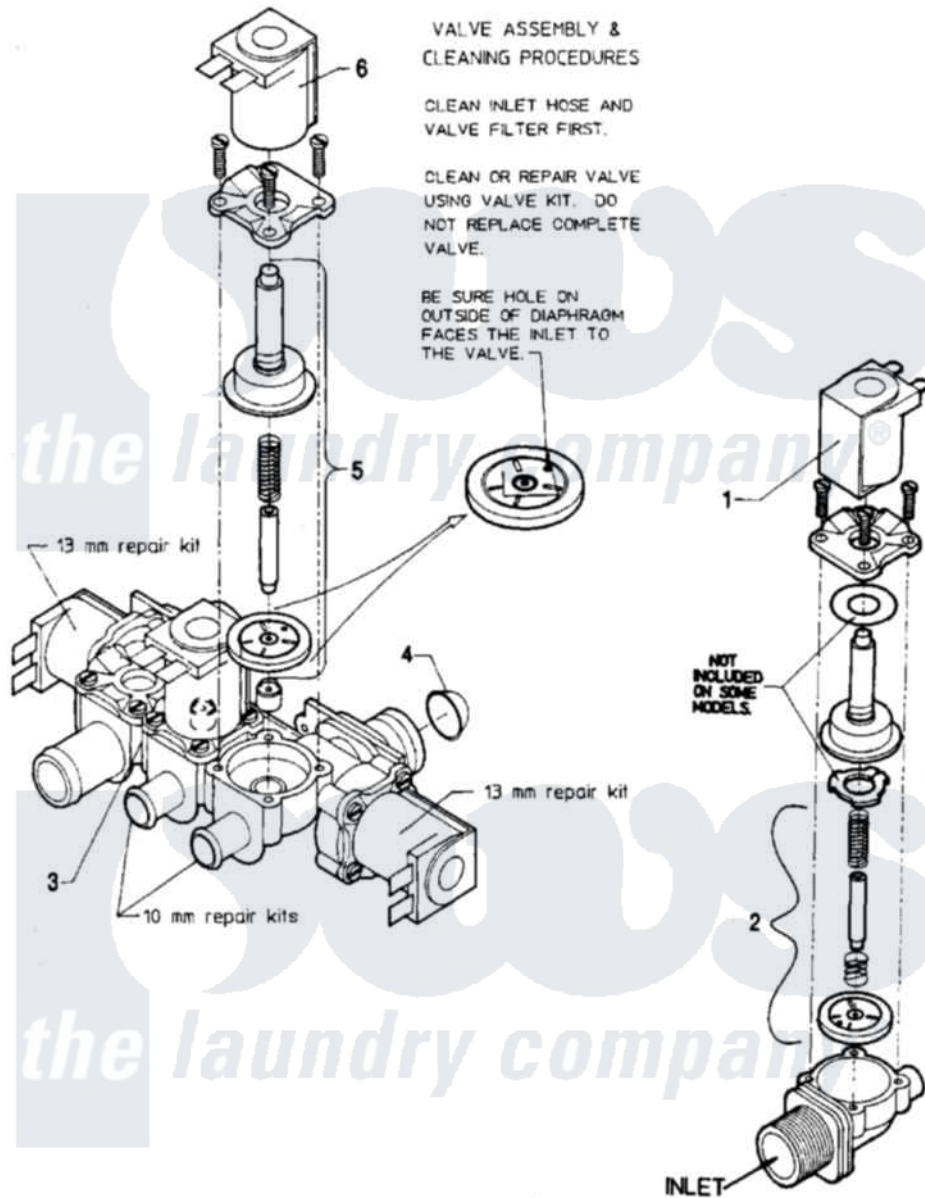

Maytag AT18MN2 08 - WATER VALVE

Maytag Commercial Maytag AT18MN2 Washer Parts Parts Diagram 08 - WATER VALVE
 Click on the part number to view part

Item	Original Part Number	Replaced By	Status	Part Description
001	24001118			Valve
"	24001119			Valve
"	24001232			Coil, Water Valve
"	24001776			Valve, Water
002	24001120			Valve-1 WAY
"	24001121			Kit, Valve Repair
"	24001122			Kit, Valve Repair
"	24001448			Seal
"	24001549		Not Available	FILTER, MESH (11MM US THREAD)
"	24001634		Not Available	SCREEN, VALVE
003	24001226			Valve, Mixing
004	24001634		Not Available	SCREEN, VALVE
005	24001122			Kit, Valve Repair
"	24001231			Kit, Repair
006	24001232			Coil, Water Valve