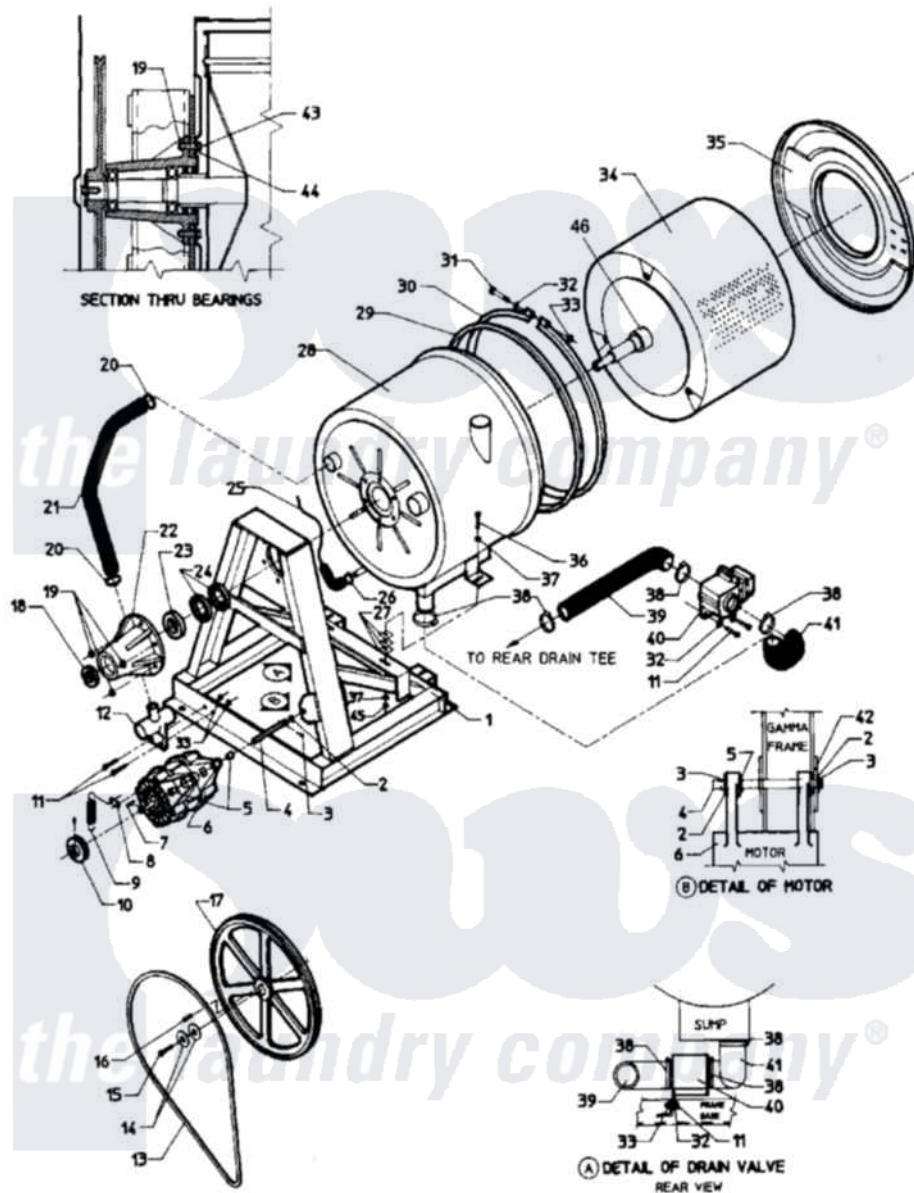

# Maytag AT18MN2 09 - MAIN EXPLODED VIEW-SUB ASSEMBLY

Maytag Commercial Maytag AT18MN2 Washer Parts Diagram 09 - MAIN EXPLODED VIEW-SUB ASSEMBLY  
 Click on the part number to view part

Item	Original Part Number	Replaced By	Status	Part Description
001	24001369		Not Available	KIT ASSY., FRAME (2 SPEED)
"	24001371		Not Available	KIT ASSY., FRAME (2 SPEED)
002	<a href="#">24001511</a>			Washer, Hardened
003	24001512		Not Available	PIN, COTTER PLTD. (1/8X1 1/2)
004	24001647		Not Available	ROD, MOTOR SUPPORT
"	24001802		Not Available	SUPPORT ROD, MOTOR
005	<a href="#">24001021</a>			Bushing, Motor
006	<a href="#">24001078</a>			Motor, 2SP
"	<a href="#">24001079</a>			Motor 2SP 1 Phase
"	<a href="#">24001082</a>			Motor, 2SP
"	<a href="#">24001083</a>			Motor, 2SP
007	24001648		Not Available	KEY (MOTOR 3/16" X 1 1/2")
008	24001651		Not Available	CLIP, MOTOR SPRING
009	24001650		Not Available	SPRING (BELT TENSION)