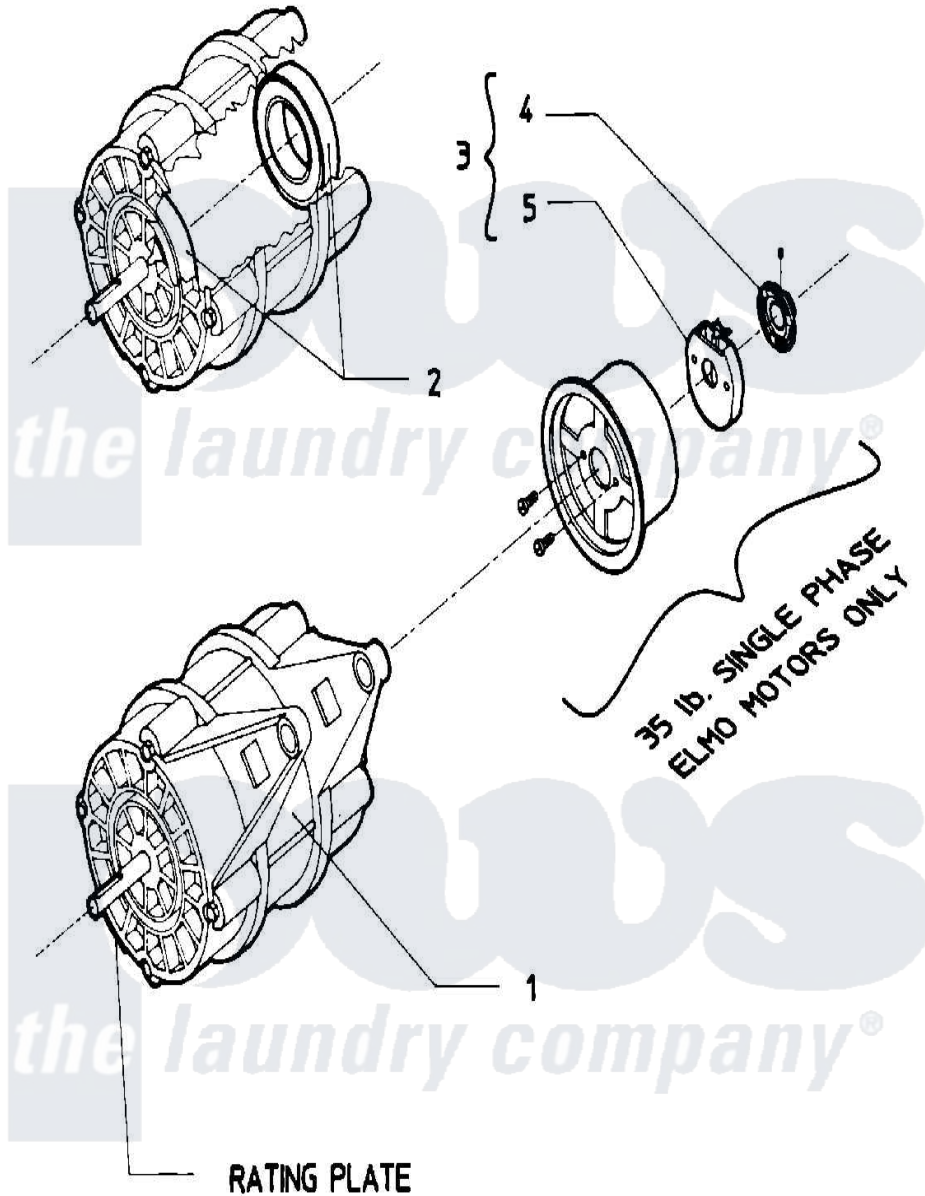

Maytag AT18MN2 10 - MOTOR

Maytag Commercial Maytag AT18MN2 Washer Parts Parts Diagram 10 - MOTOR
 Click on the part number to view part

Item	Original Part Number	Replaced By	Status	Part Description
001	24001078			Motor, 2SP
"	24001079			Motor 2SP 1 Phase
"	24001082			Motor, 2SP
"	24001083			Motor, 2SP
002	24001017			Bearing, Motor
"	24001018			Bearing, 6204-2RS
003	23002317			Switch, Centrifugal