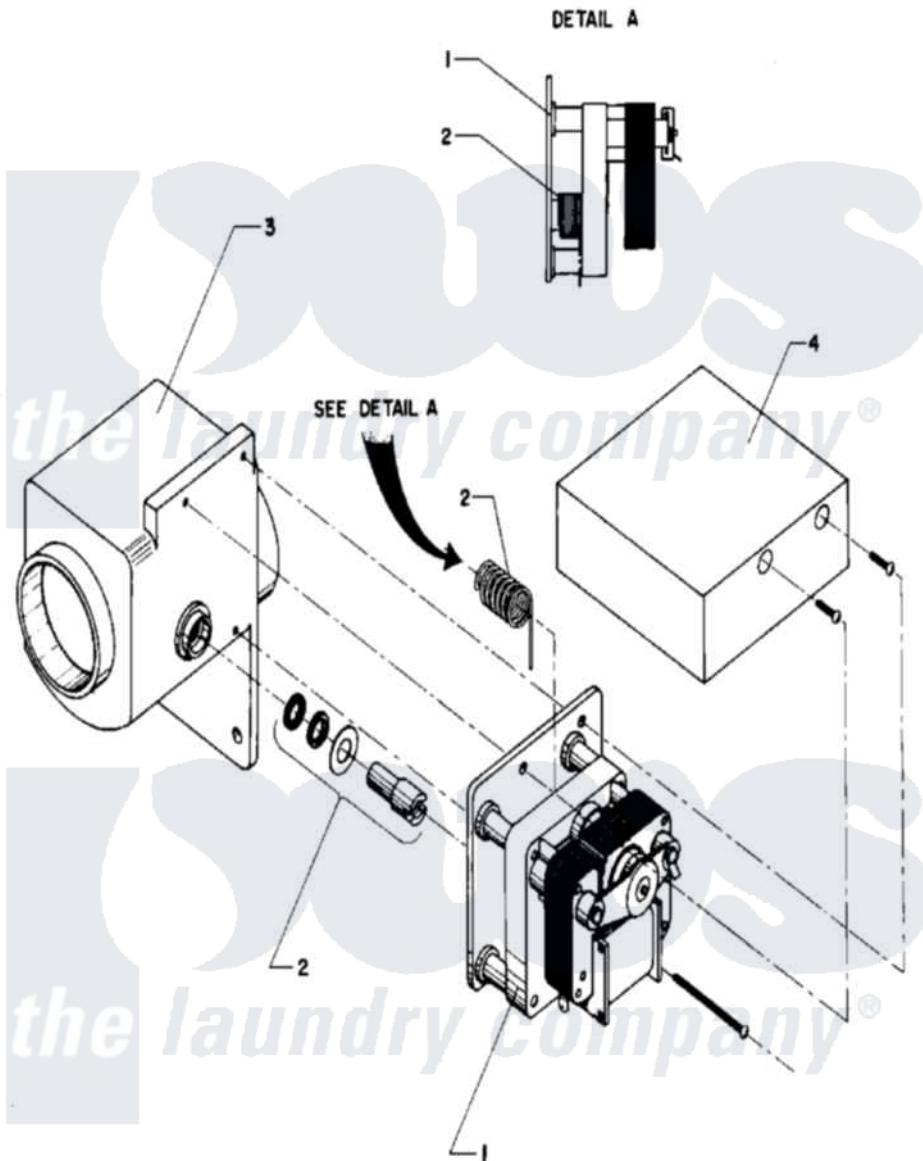

Maytag AT18MN2 11 - DRAIN VALVE

Maytag [Commercial Maytag AT18MN2 Washer Parts](#) Parts Diagram 11 - DRAIN VALVE
 Click on the part number to view part

Item	Original Part Number	Replaced By	Status	Part Description
001	24001116			Valve, Drain
"	24001530			Valve, Motor Drain
002	24001528			Shaft, Drive And Seal Kit
003	24001570			Valve Body
004	24001815		Not Available	COVER, DRAIN