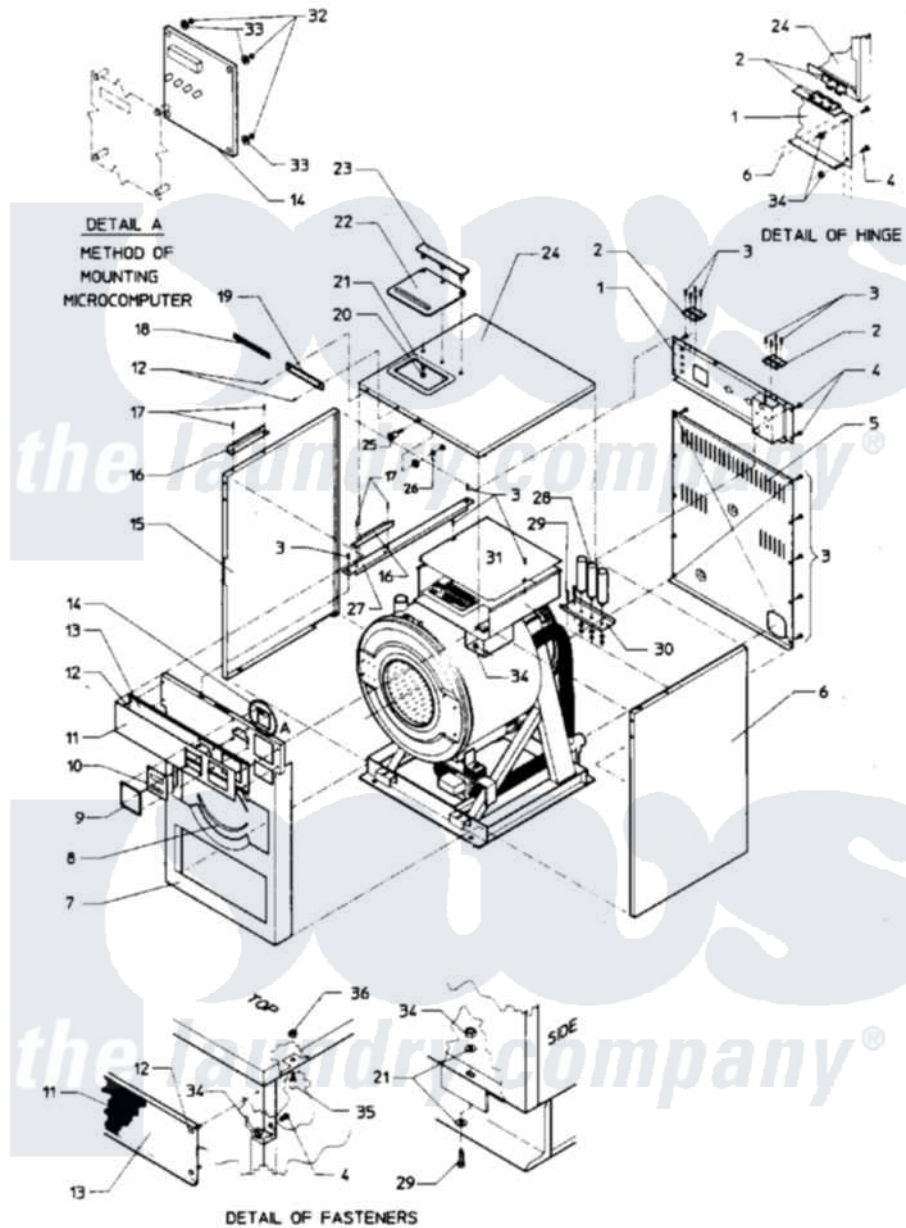

Maytag AT18PN1 01 - MAIN EXPLODED VIEW - COMPUTER MODELS

Maytag Commercial Maytag AT18PN1 Washer Parts Parts Diagram 01 - MAIN EXPLODED VIEW - COMPUTER MODELS

[Click on the part number to view part](#)

Item	Original Part Number	Replaced By	Status	Part Description
001	24001169			Panel Kit, Valve
002	24001676		Not Available	HINGE, TOP COVER (NOTE: 18003069 AFTER SERIAL
"	Y24001300			Hinge
003	24001301	67006964		Screw, Glide
004	24001323			Screw
005	Y24001400		Not Available	KIT, PANEL (REAR)
006	24001162		Not Available	PANEL KIT, SIDE (RT.)18 (AS VIEWED FROM FRONT)
007	24001701		Not Available	PANEL, FRONT (INR)
008	24001550	24001532		Trim- Pane
009	NLA		Not Available	TRIM, KEYPAD (CPTR GREY)
010	24001112			Switch, Membrane
011	NLA		Not Available	DECAL
012	24001533			Rivet, Pop S.s.
013	NLA		Not Available	PANEL, CONTROL (ALUM)

014	24001010		Board, Coin Computer
"	24001709		Board, Computer
015	NLA	Not Available	PANEL KIT, SIDE (LT.)18
016	24001539	Not Available	BRACKET, SOAP DISPENSER
017	24001540	Not Available	RIVET, BLIND S.S. (1/8 X 5/16)
018	NLA	Not Available	DECAL (MAYTAG)
019	24001671	Not Available	NAMEPLATE
020	24001510	W10139757	Nut
021	24001295		Lockwasher, S.s.
022	24001219	Not Available	COVER, SOAP DISPENSER
023	24001542		Clamp, Soap Dispenser
024	24001168		KIT ASSY., TOP COVER
025	24001220		Lock, Top Cover
026	24001221		Latch, Top Cover
027	24001695	Not Available	BRACE, TOP
028	24001236		Capacitor
"	24001698		Capacitor
029	24001303		Screw
030	24001692	Not Available	BRACKET, CAPACITOR
031	24001545	Not Available	COVER, ELECTRICAL MODULE
032	24001417	7103P070-60	Nut, Top Pilot
033	24001415		Washer, S.s.
034	24001305		Nut, Fiberlock
035	24001546	Not Available	STUD, S.S. (6/32" X 1/4")
036	24001425		Nut, Fiberlock, Pltd
"	24001675	Not Available	RESISTOR (12K OHMS 5 WATT) (W/CENTURY OR ELMO MOTORS)