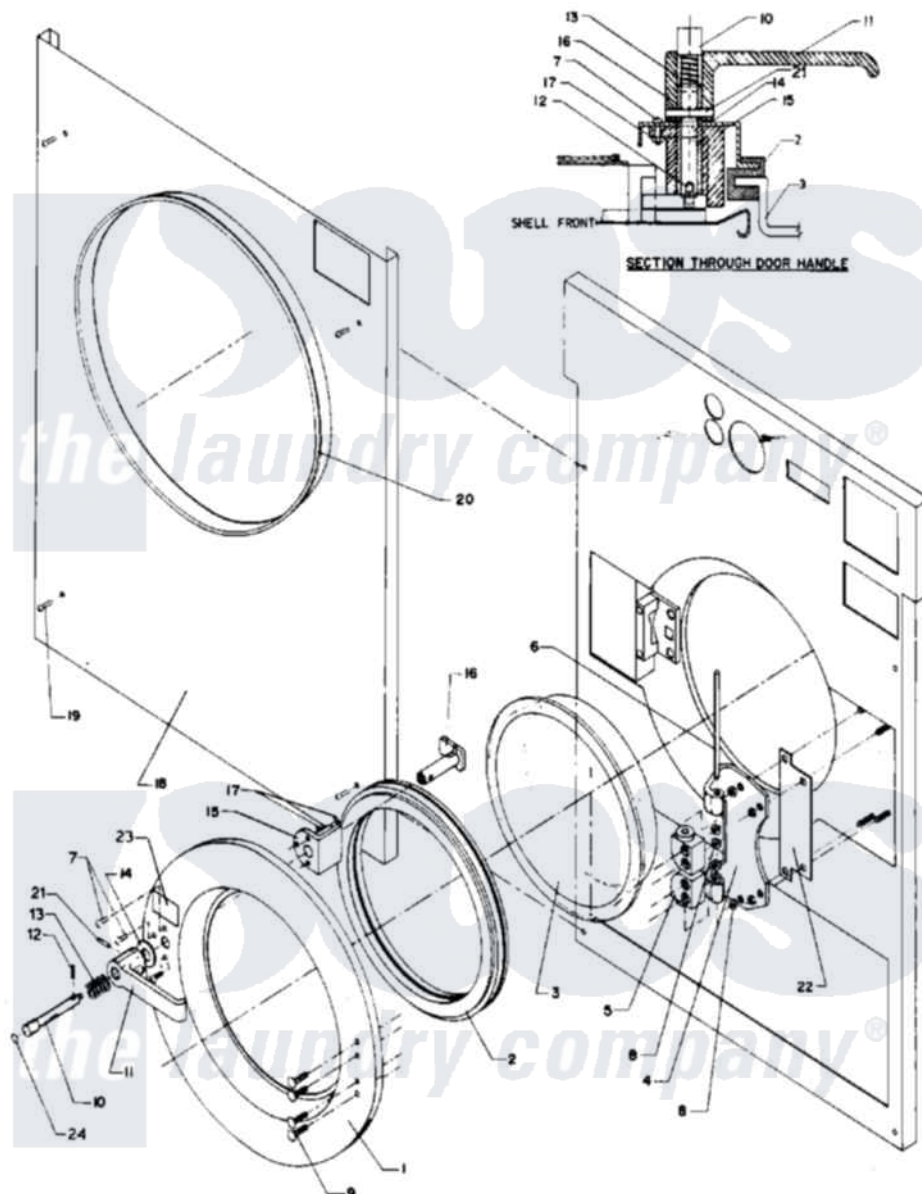

# Maytag AT18PN1 02 - DOOR & RELATED PARTS

Maytag [Commercial Maytag AT18PN1 Washer Parts](#) Parts Diagram 02 - DOOR & RELATED PARTS  
 Click on the part number to view part

Item	Original Part Number	Replaced By	Status	Part Description
001	<a href="#">24001638</a>			Door Assembly
"	NLA		Not Available	DOOR
002	<a href="#">24001075</a>			Gasket, Door
003	24001098		Not Available	GLASS, DOOR
004	<a href="#">24001333</a>			Hinge, Door
005	<a href="#">24001334</a>			Mount, Door
006	W10124350		Not Available	PART NUMBER NOT AVAILABLE
007	24001341	<a href="#">3400814</a>		Screw
008	<a href="#">24001305</a>			Nut, Fiberlock
009	<a href="#">24001467</a>			Screw, S.s.
010	<a href="#">24001103</a>			Rod, Push Button
011	<a href="#">24001336</a>			Handle, Door
012	<a href="#">24001721</a>			Pin, Spring
013	<a href="#">24001338</a>			Spring, Door Lock
014	24001310	<a href="#">Y015627</a>		Screw- Hex
015	24001340		Not Available	SPACER, DOOR HANDLE

016	<a href="#">24001343</a>		Arm, Latch
017	24001342	<a href="#">74005230</a>	Nut, Lock
018	24001133		Not Available
			KIT, PNL, FRT COIN (STLS.)
"	24001728		Not Available
			OUTER PANEL KIT (COIN ALM)
"	NLA		Not Available
			PANEL KIT, FRONT OPL
019	<a href="#">24001474</a>	<a href="#">3400086</a>	Screw, 10-32 X 3/8
020	24001722		Not Available
			TRIM, OUTER FRONT PANEL
021	24001827	<a href="#">24001721</a>	Pin, Spring
022	<a href="#">24001466</a>		Shim, Hinge
023	24001462		Not Available
			DECAL, PUSH BUTTON RED
024	24001407		Not Available
			DECAL, RED DOT