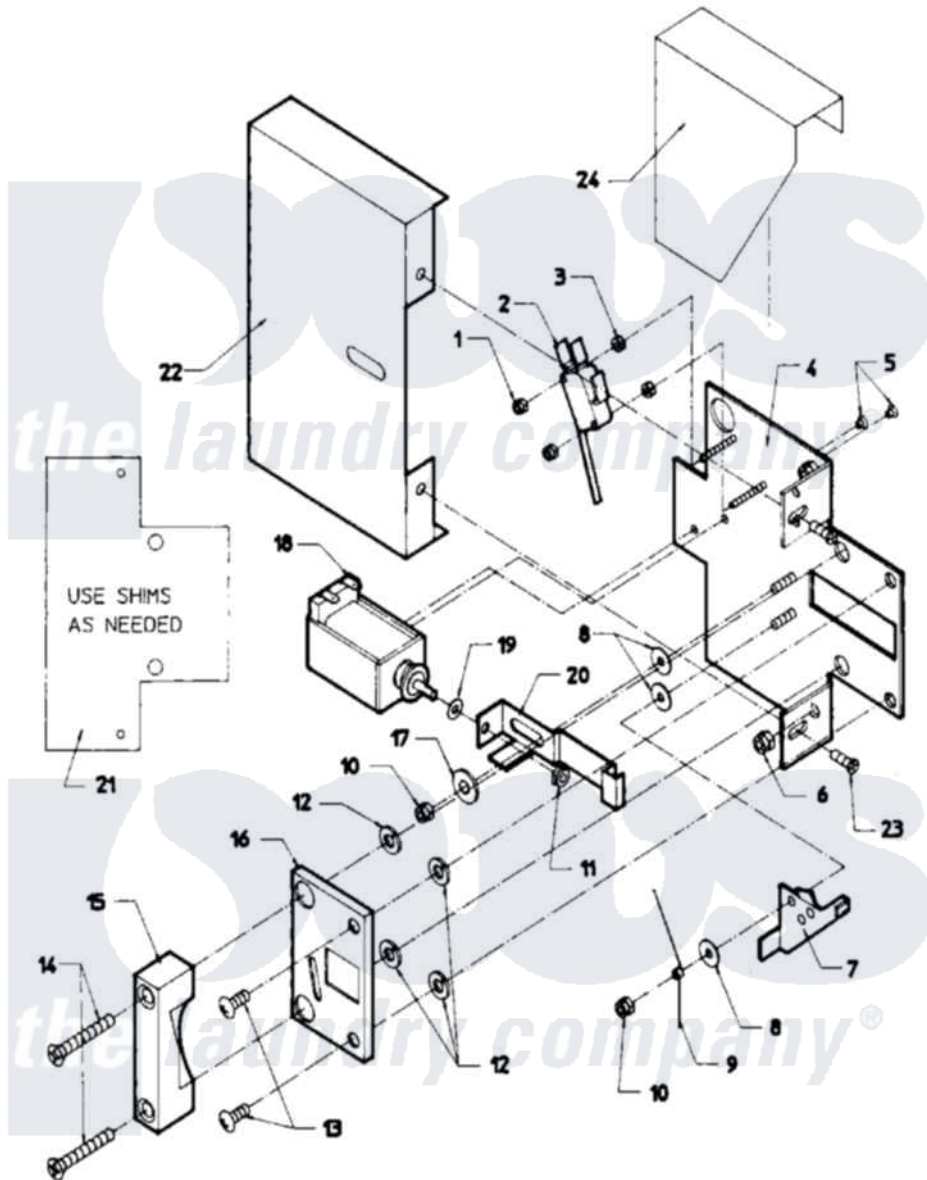

Maytag AT18PN1 03 - DOOR SAFETY INTERLOCK - OPL MODELS

Maytag [Commercial Maytag AT18PN1 Washer Parts](#) Parts Diagram 03 - DOOR SAFETY INTERLOCK - OPL MODELS
 Click on the part number to view part

Item	Original Part Number	Replaced By	Status	Part Description
001	24001476			Nut, Fiberlock
002	24001229			Switch, Door Lock
003	24001477		Not Available	SPACER, NYLON (No.6)
004	NLA		Not Available	PLATE, DOOR LOCK
005	24001479			Screw, S.s.
006	24001305			Nut, Fiberlock
007	24001230			Lever, Door Lock
008	24001480			Washer, Teflon
009	24001293			Spring, Torsion
010	24001342	74005230		Nut, Lock
011	24001481	Y707702		Locknut
012	24001295			Lockwasher, S.s.
013	24001323			Screw
014	24001642			Screw, S.s.
015	24001483		Not Available	CATCH, DOOR LOCK
016	24001484		Not Available	COVER, DOOR LOCK PLATE

017	24001485		Washer, Shoulder
018	24001101		Solenoid, Door Rel
019	24001358		Washer, Flat
020	24001486	Not Available	BUTTON, PUSH (STOP)
021	24001559		Shim, Door Lock
022	24001487	Not Available	COVER, DOOR LOCK ASSY.
023	24001301	67006964	Screw, Glide
024	24001488	Not Available	SHIELD, SPLASH (DOOR LOCK)