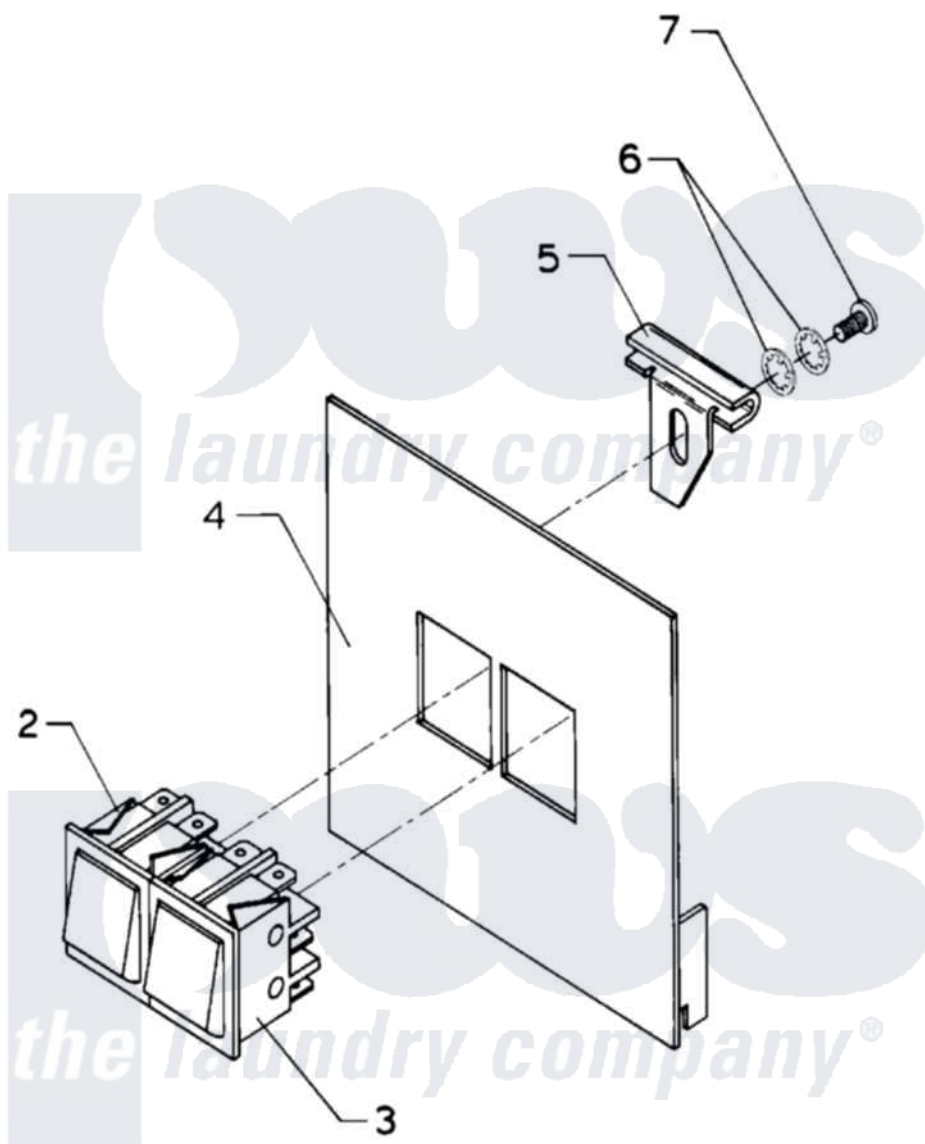

Maytag AT18PN1 05 - MANUAL START/STOP CONTROL

Maytag [Commercial Maytag AT18PN1 Washer Parts](#) Parts Diagram 05 - MANUAL START/STOP CONTROL
 Click on the part number to view part

Item	Original Part Number	Replaced By	Status	Part Description
NI	24001764		Not Available	KIT, START/STOP COMPLETE
002	24001251			Switch
003	24001252			Switch, Momentary
004	NLA		Not Available	COVER, PLATE (OPL)