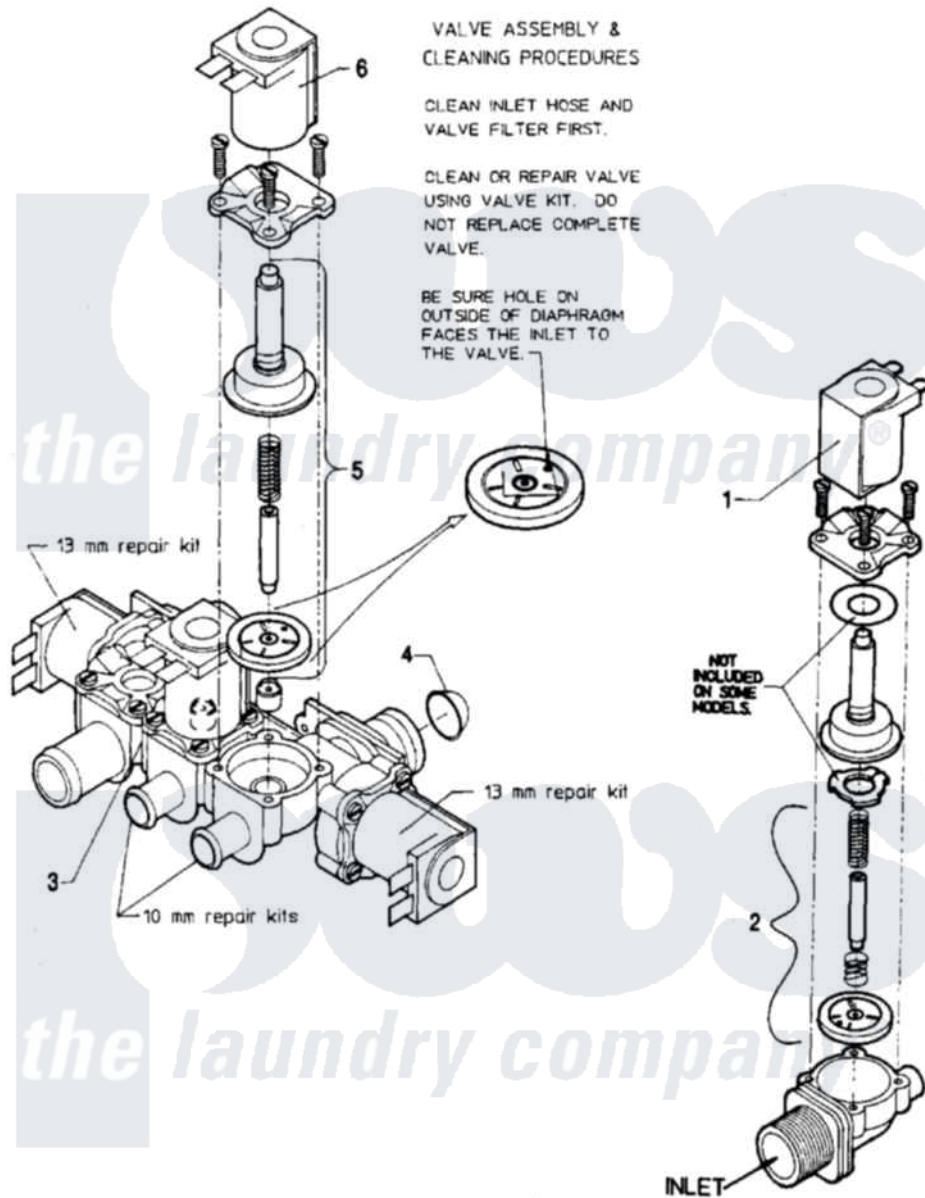

Maytag AT18PN1 06 - WATER VALVE

Maytag [Commercial Maytag AT18PN1 Washer Parts](#) Parts Diagram 06 - WATER VALVE
 Click on the part number to view part

Item	Original Part Number	Replaced By	Status	Part Description
001	24001118			Valve
"	24001232			Coil, Water Valve
"	24001776			Valve, Water
002	24001121			Kit, Valve Repair
"	24001634		Not Available	SCREEN, VALVE
003	24001226			Valve, Mixing
004	24001634		Not Available	SCREEN, VALVE
005	24001122			Kit, Valve Repair
"	24001231			Kit, Repair
006	24001232			Coil, Water Valve