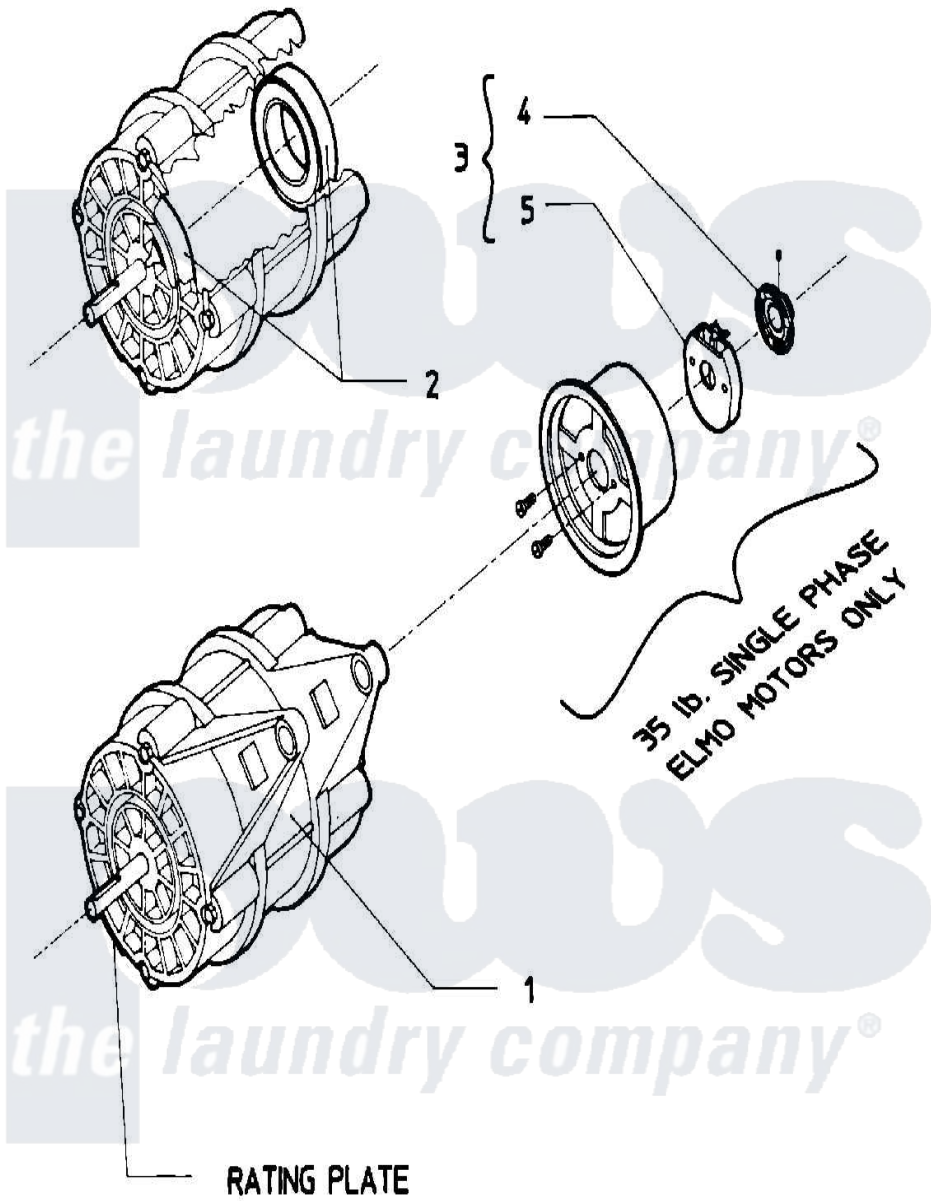

Maytag AT18PN1 07 - MOTOR

Maytag [Commercial Maytag AT18PN1 Washer Parts](#) Parts Diagram 07 - MOTOR
 Click on the part number to view part

Item	Original Part Number	Replaced By	Status	Part Description
001	24001078			Motor, 2SP
"	24001082			Motor, 2SP
002	24001018			Bearing, 6204-2RS
003	W10124350		Not Available	PART NOT USED