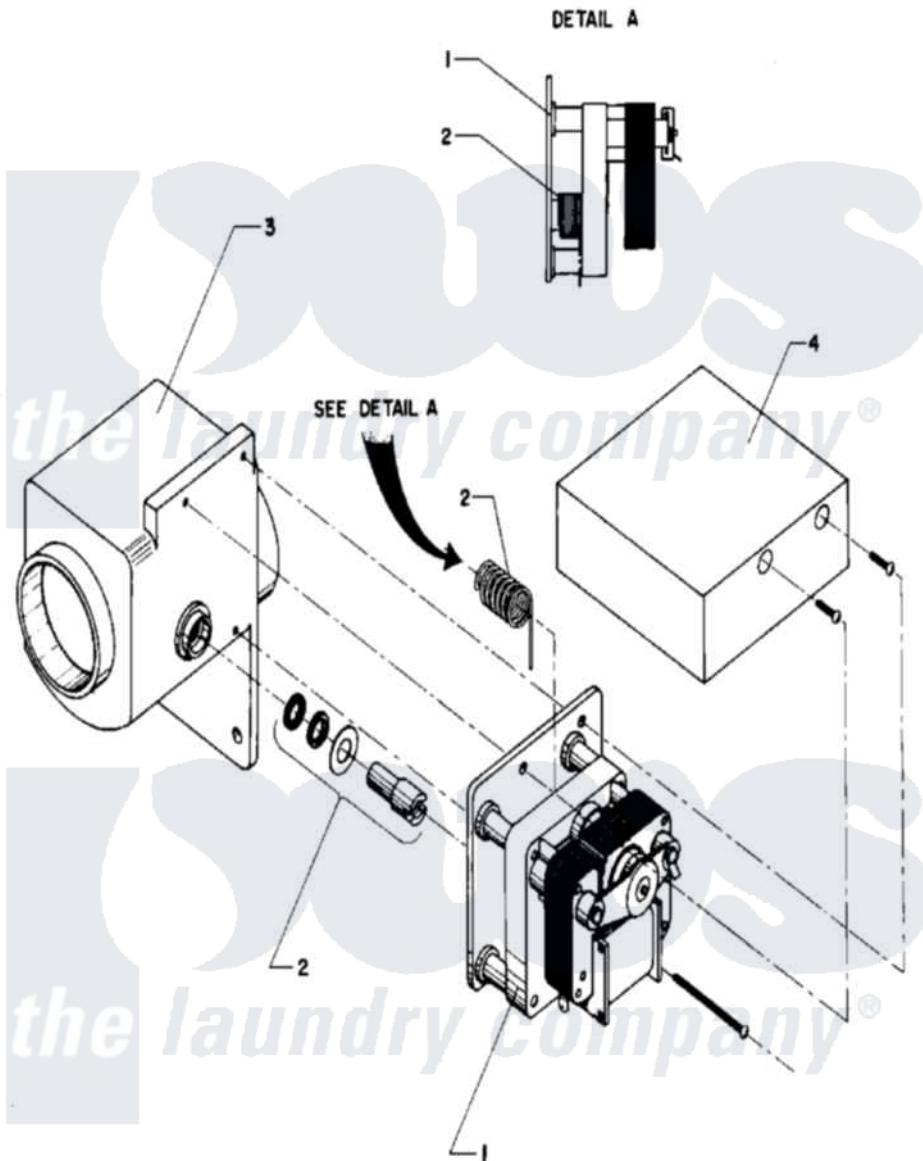

# Maytag AT18PN1 08 - DRAIN VALVE

Maytag [Commercial Maytag AT18PN1 Washer Parts](#) Parts Diagram 08 - DRAIN VALVE  
 Click on the part number to view part

Item	Original Part Number	Replaced By	Status	Part Description
001	<a href="#">24001116</a>			Valve, Drain
"	<a href="#">24001530</a>			Valve, Motor Drain
002	<a href="#">24001528</a>			Shaft, Drive And Seal Kit
003	<a href="#">24001570</a>			Valve Body
004	24001571		Not Available	COVER, DRAIN VALVE MOTOR