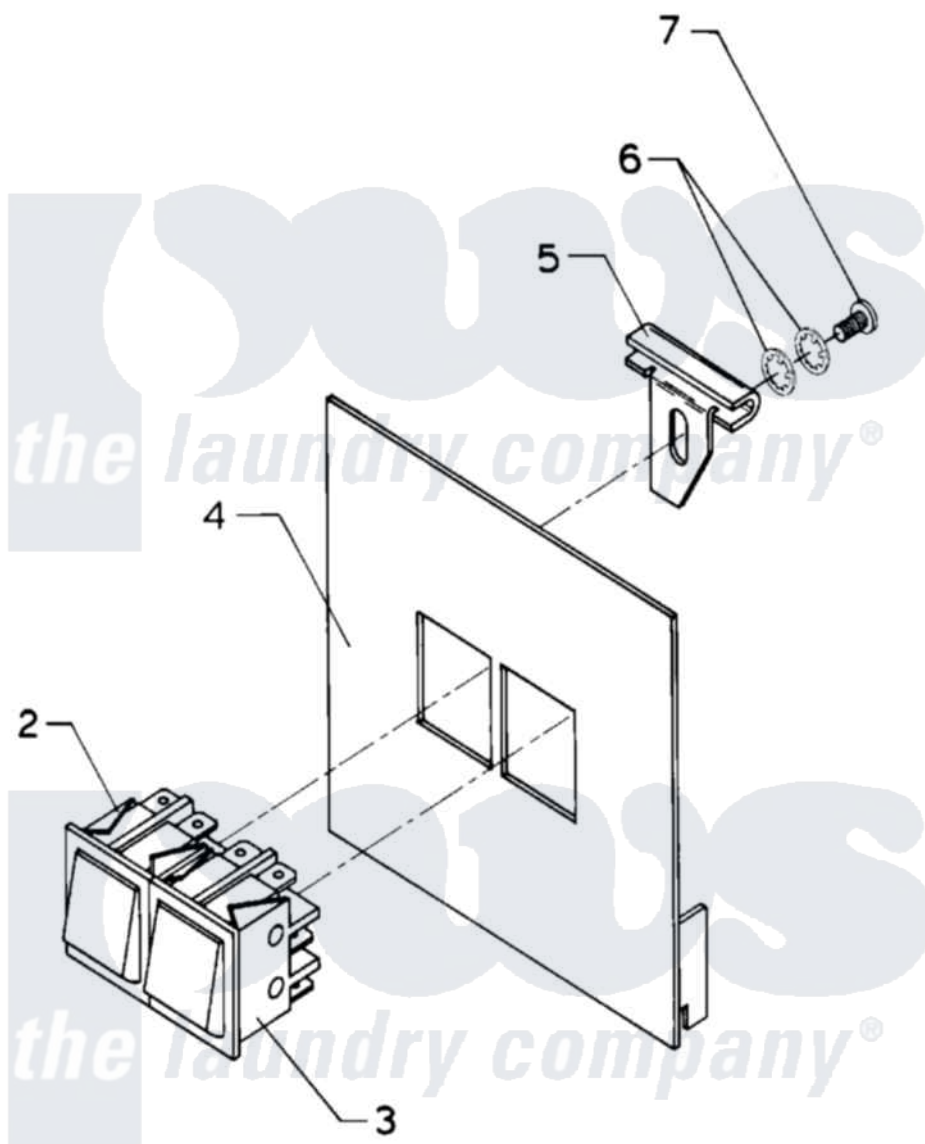

Maytag AT35MC1 06 - MANUAL START/STOP CONTROL

Maytag [Commercial Maytag AT35MC1 Washer Parts](#) Parts Diagram 06 - MANUAL START/STOP CONTROL
 Click on the part number to view part

Item	Original Part Number	Replaced By	Status	Part Description
NI	24001764		Not Available	KIT, START/STOP COMPLETE
002	24001251			Switch
003	24001252			Switch, Momentary
004	NLA		Not Available	COVER, PLATE (OPL)