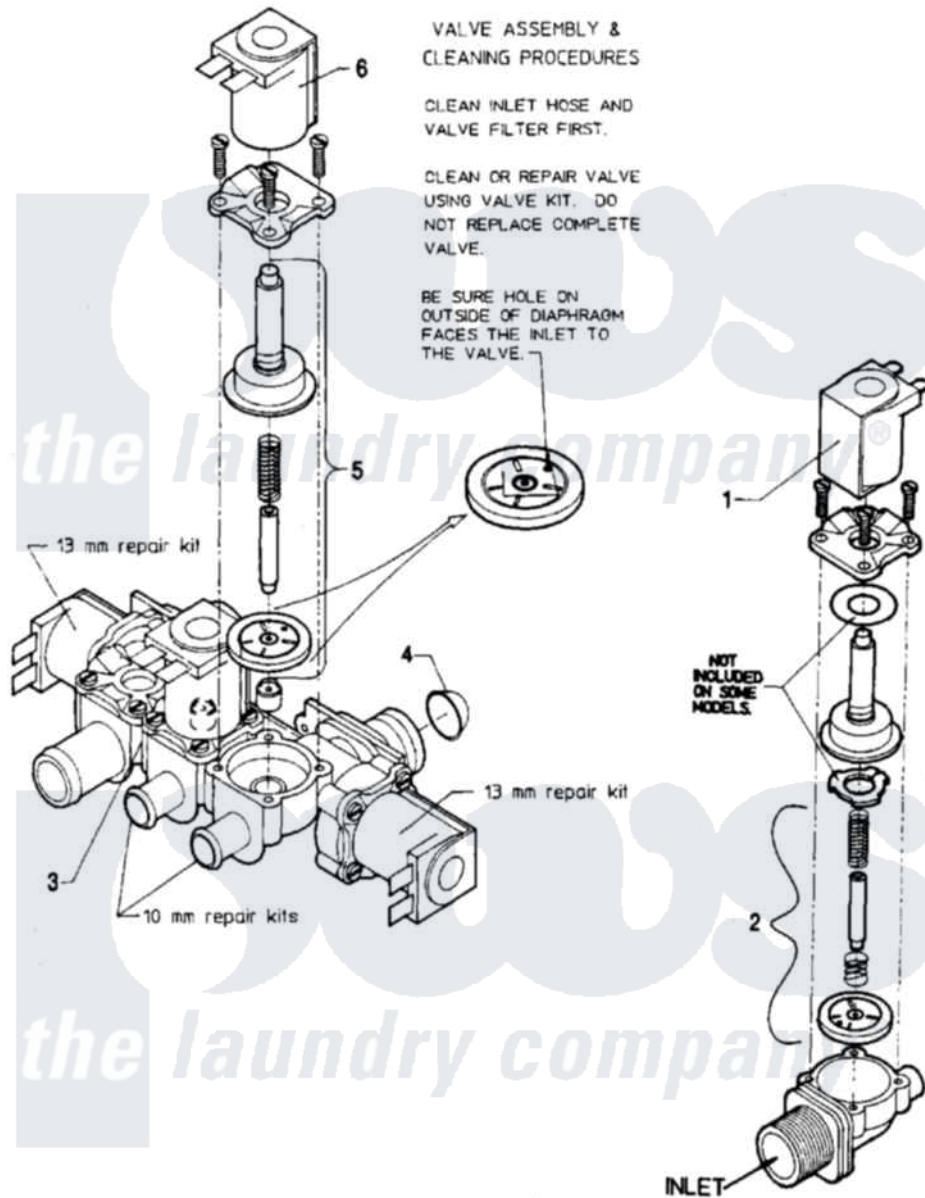

# Maytag AT35MC1 07 - WATER VALVE

Maytag Commercial Maytag AT35MC1 Washer Parts Parts Diagram 07 - WATER VALVE  
 Click on the part number to view part

Item	Original Part Number	Replaced By	Status	Part Description
001	<a href="#">24001118</a>			Valve
"	<a href="#">24001119</a>			Valve
"	<a href="#">24001120</a>			Valve-1 WAY
"	<a href="#">24001232</a>			Coil, Water Valve
"	<a href="#">24001776</a>			Valve, Water
002	<a href="#">24001121</a>			Kit, Valve Repair
"	<a href="#">24001122</a>			Kit, Valve Repair
003	<a href="#">24001226</a>			Valve, Mixing
"	<a href="#">24001448</a>			Seal
"	24001549		Not Available	FILTER, MESH (11MM US THREAD)
004	24001634		Not Available	SCREEN, VALVE
005	<a href="#">24001122</a>			Kit, Valve Repair
"	<a href="#">24001231</a>			Kit, Repair
006	<a href="#">24001232</a>			Coil, Water Valve