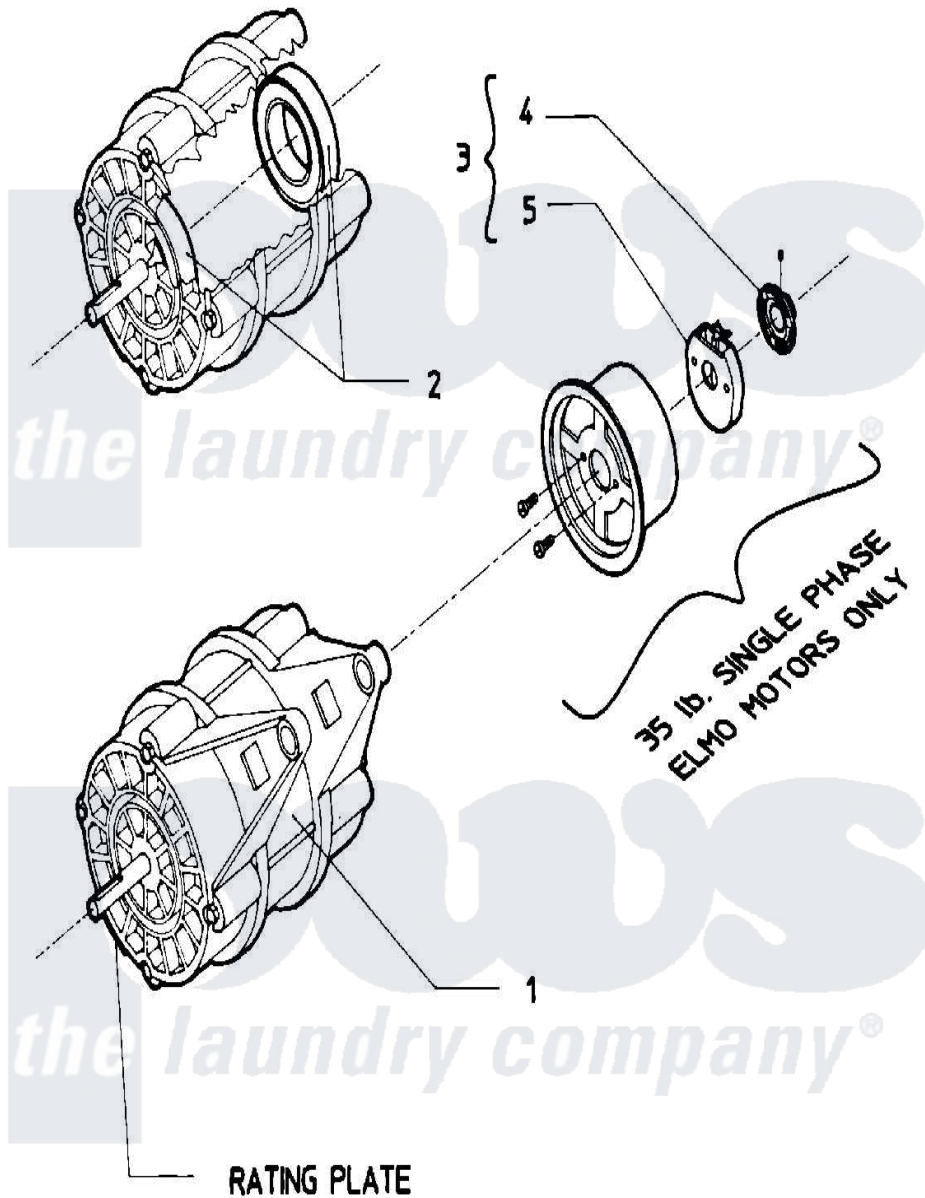

Maytag AT35MC1 09 - MOTOR

Maytag [Commercial Maytag AT35MC1 Washer Parts](#) Parts Diagram 09 - MOTOR
 Click on the part number to view part

| Item | Original Part Number | Replaced By | Status | Part Description |
|------|--------------------------|-------------|--------|---------------------|
| 001 | 24001078 | | | Motor, 2SP |
| " | 24001079 | | | Motor 2SP 1 Phase |
| " | 24001082 | | | Motor, 2SP |
| " | 24001083 | | | Motor, 2SP |
| 002 | 24001017 | | | Bearing, Motor |
| " | 24001018 | | | Bearing, 6204-2RS |
| 003 | 23002317 | | | Switch, Centrifugal |