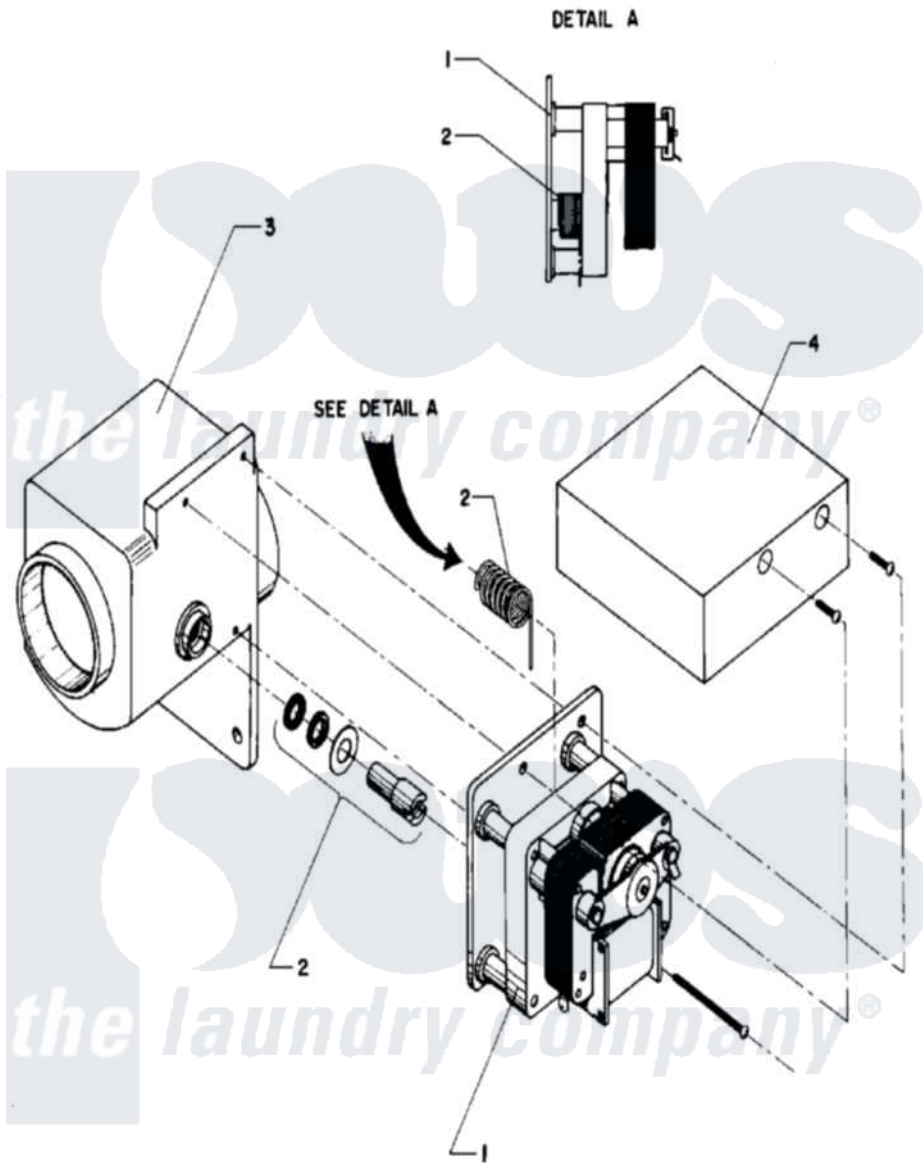

Maytag AT35MC1 10 - DRAIN VALVE

Maytag [Commercial Maytag AT35MC1 Washer Parts](#) Parts Diagram 10 - DRAIN VALVE
 Click on the part number to view part

Item	Original Part Number	Replaced By	Status	Part Description
001	24001116			Valve, Drain
"	24001530			Valve, Motor Drain
002	24001528			Shaft, Drive And Seal Kit
003	24001570			Valve Body
004	24001815		Not Available	COVER, DRAIN