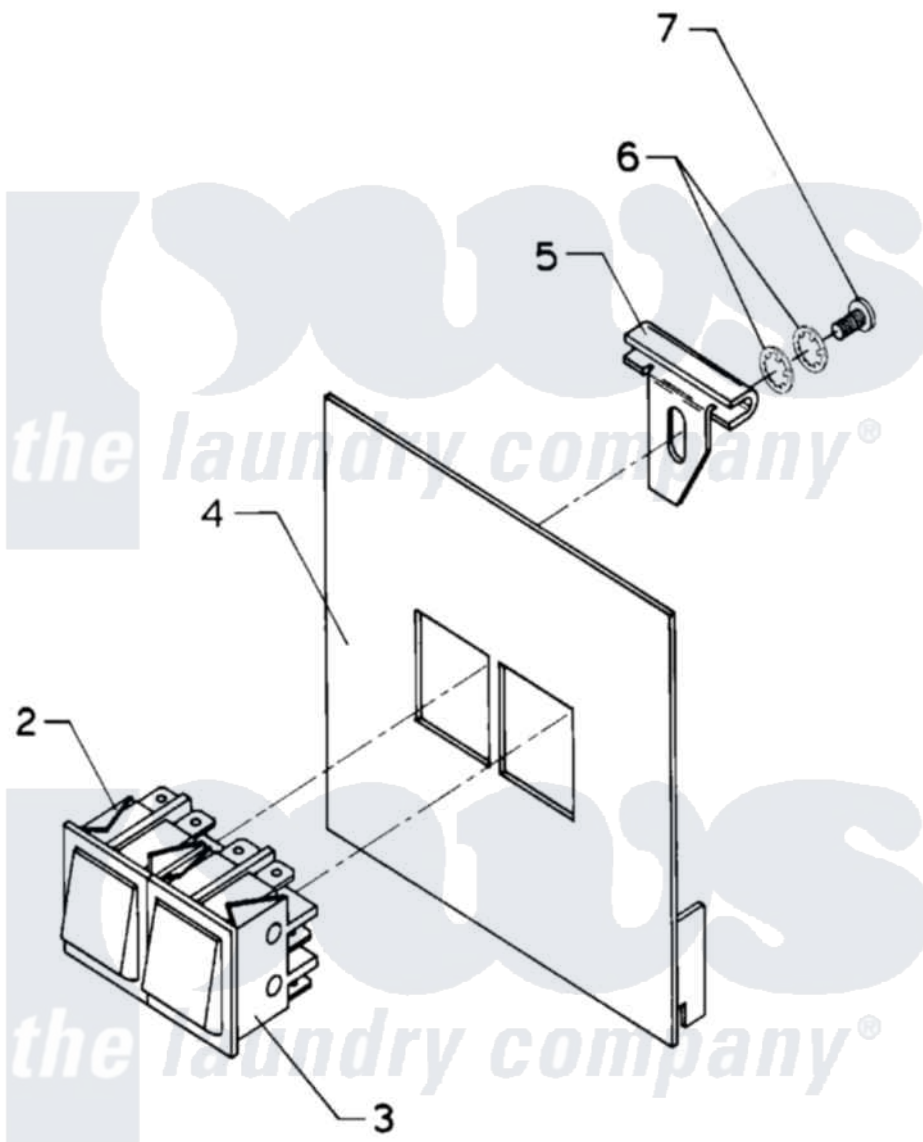

# Maytag AT35MC2 06 - MANUAL START CONTROL

Maytag [Commercial Maytag AT35MC2 Washer Parts](#) Parts Diagram 06 - MANUAL START CONTROL  
Click on the part number to view part

Item	Original Part Number	Replaced By	Status	Part Description
NI	24001764		Not Available	KIT, START/STOP COMPLETE
002	<a href="#">24001251</a>			Switch
003	<a href="#">24001252</a>			Switch, Momentary
004	NLA		Not Available	COVER, PLATE (OPL)