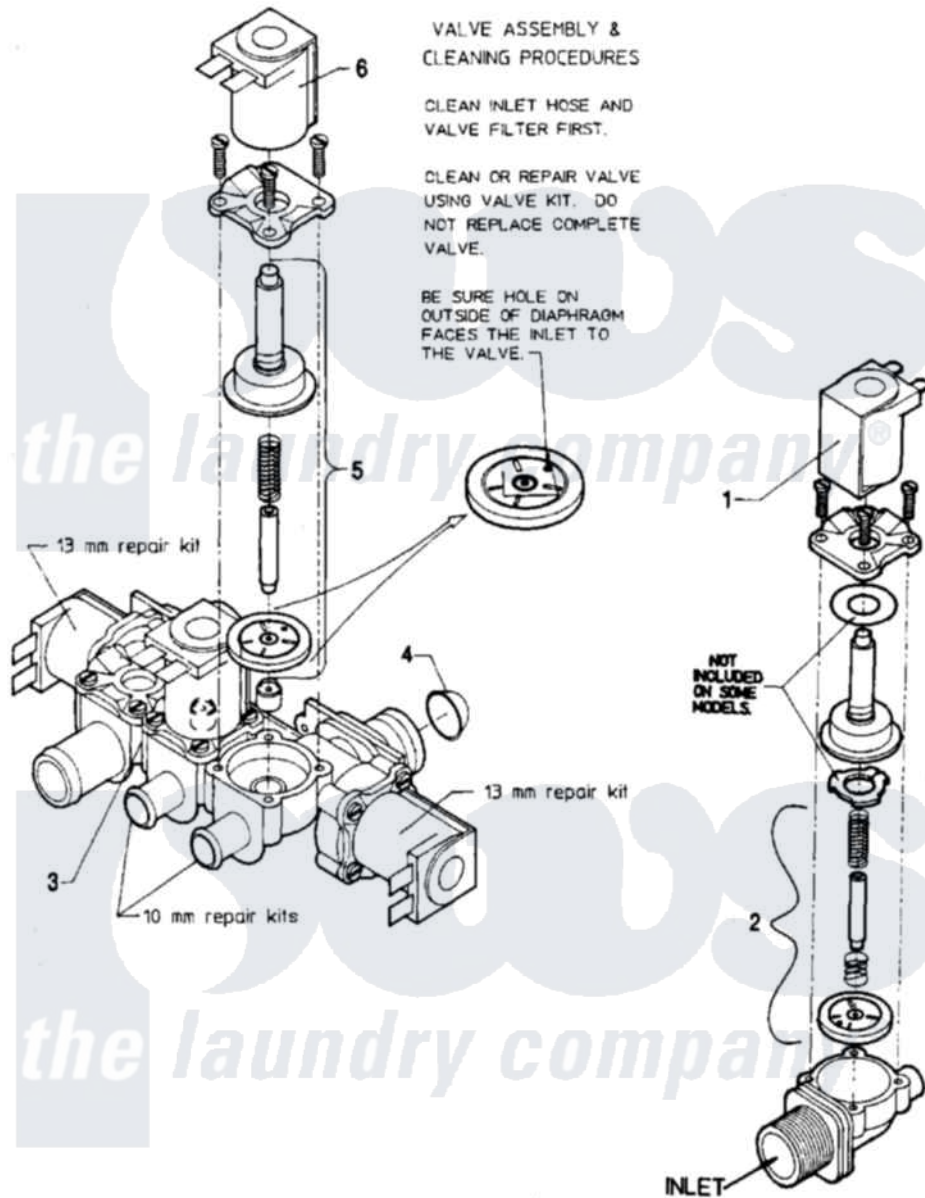

# Maytag AT35MC2 08 - WATER VALVE

Maytag Commercial Maytag AT35MC2 Washer Parts Parts Diagram 08 - WATER VALVE  
 Click on the part number to view part

Item	Original Part Number	Replaced By	Status	Part Description
001	<a href="#">24001118</a>			Valve
"	<a href="#">24001119</a>			Valve
"	<a href="#">24001232</a>			Coil, Water Valve
"	<a href="#">24001776</a>			Valve, Water
002	<a href="#">24001120</a>			Valve-1 WAY
"	<a href="#">24001121</a>			Kit, Valve Repair
"	<a href="#">24001122</a>			Kit, Valve Repair
"	<a href="#">24001448</a>			Seal
"	24001549		Not Available	FILTER, MESH (11MM US THREAD)
"	24001634		Not Available	SCREEN, VALVE
003	<a href="#">24001226</a>			Valve, Mixing
004	24001634		Not Available	SCREEN, VALVE
005	<a href="#">24001122</a>			Kit, Valve Repair
"	<a href="#">24001231</a>			Kit, Repair
006	<a href="#">24001232</a>			Coil, Water Valve