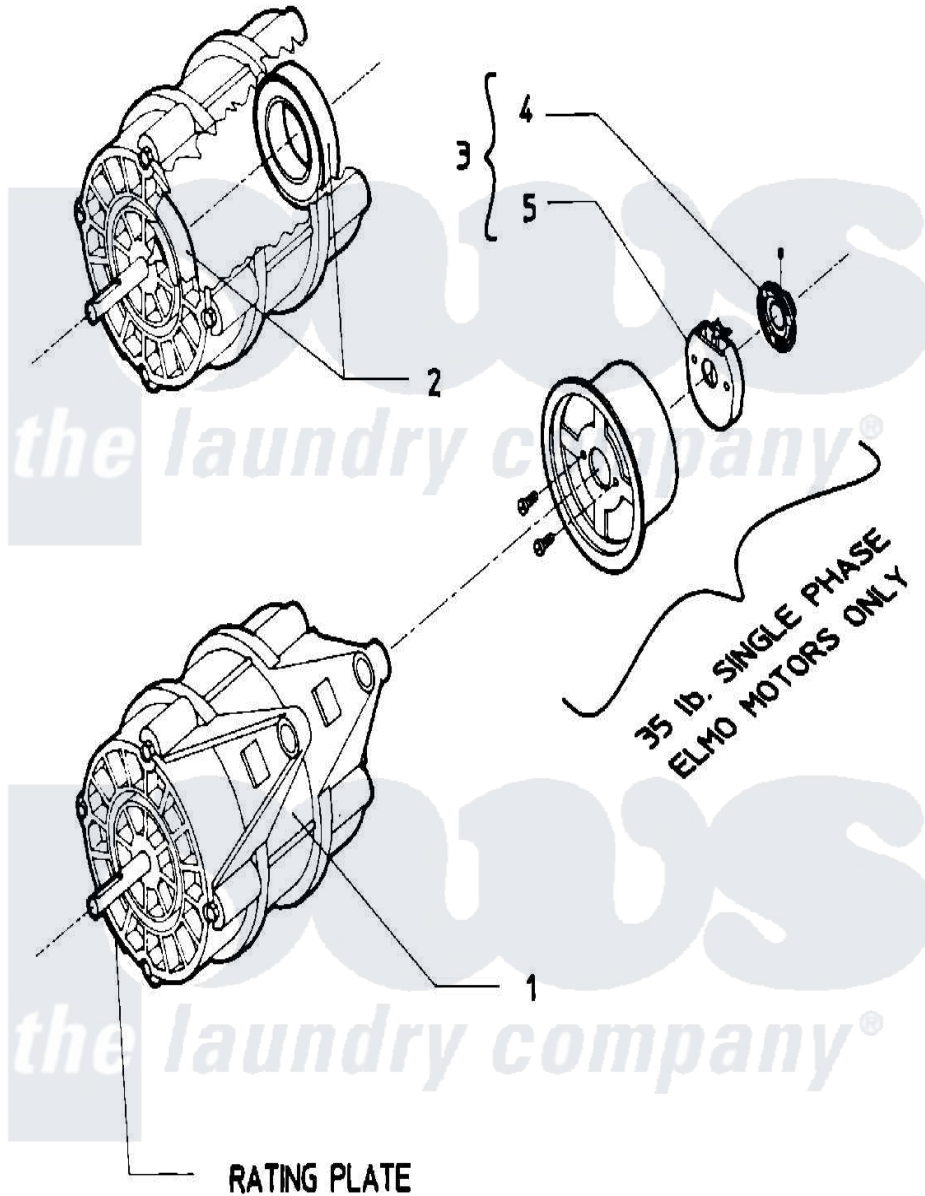

Maytag AT35MC2 10 - MOTOR

Maytag Commercial Maytag AT35MC2 Washer Parts Parts Diagram 10 - MOTOR
 Click on the part number to view part

Item	Original Part Number	Replaced By	Status	Part Description
001	24001078			Motor, 2SP
"	24001079			Motor 2SP 1 Phase
"	24001082			Motor, 2SP
"	24001083			Motor, 2SP
002	24001017			Bearing, Motor
"	24001018			Bearing, 6204-2RS
003	23002317			Switch, Centrifugal