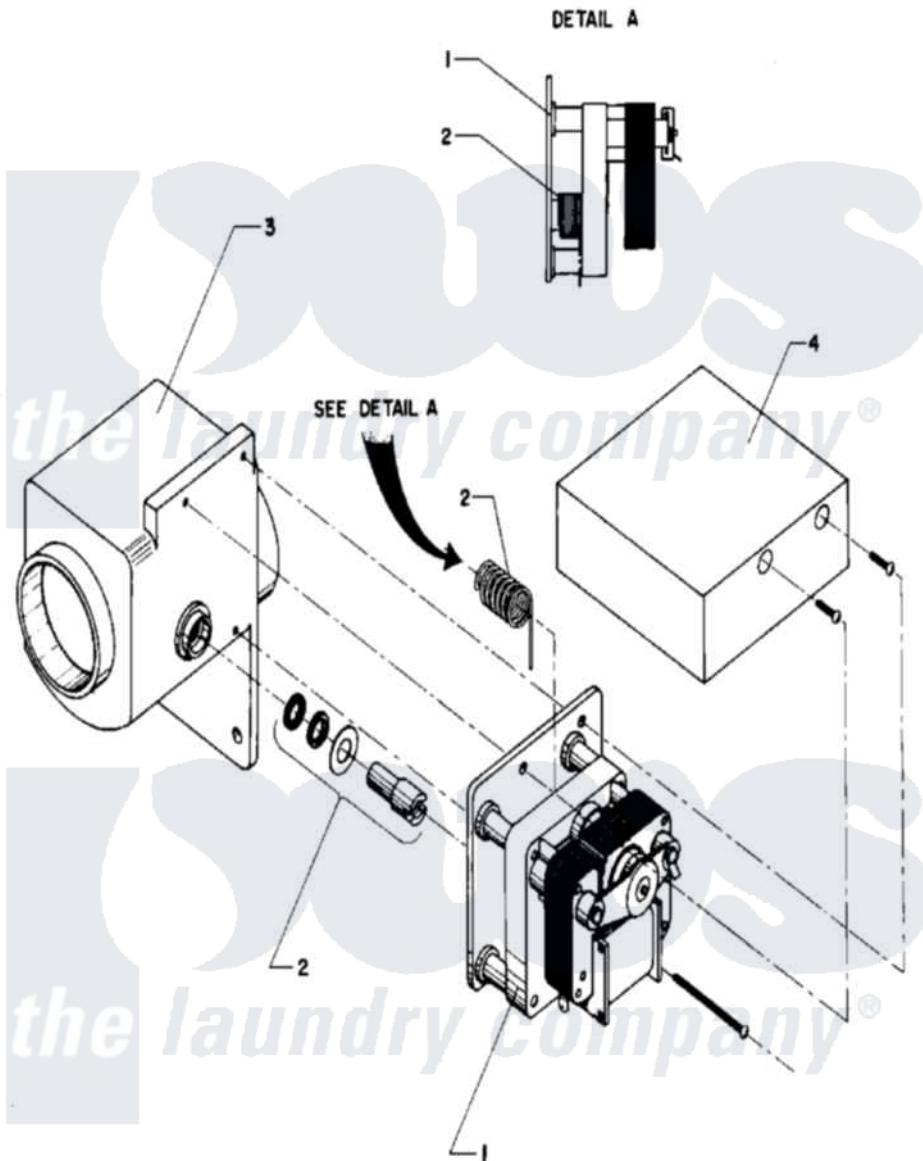

Maytag AT35MC2 11 - DRAIN VALVE

Maytag [Commercial Maytag AT35MC2 Washer Parts](#) Parts Diagram 11 - DRAIN VALVE
 Click on the part number to view part

Item	Original Part Number	Replaced By	Status	Part Description
001	24001116			Valve, Drain
"	24001530			Valve, Motor Drain
002	24001528			Shaft, Drive And Seal Kit
003	24001570			Valve Body
004	24001815		Not Available	COVER, DRAIN